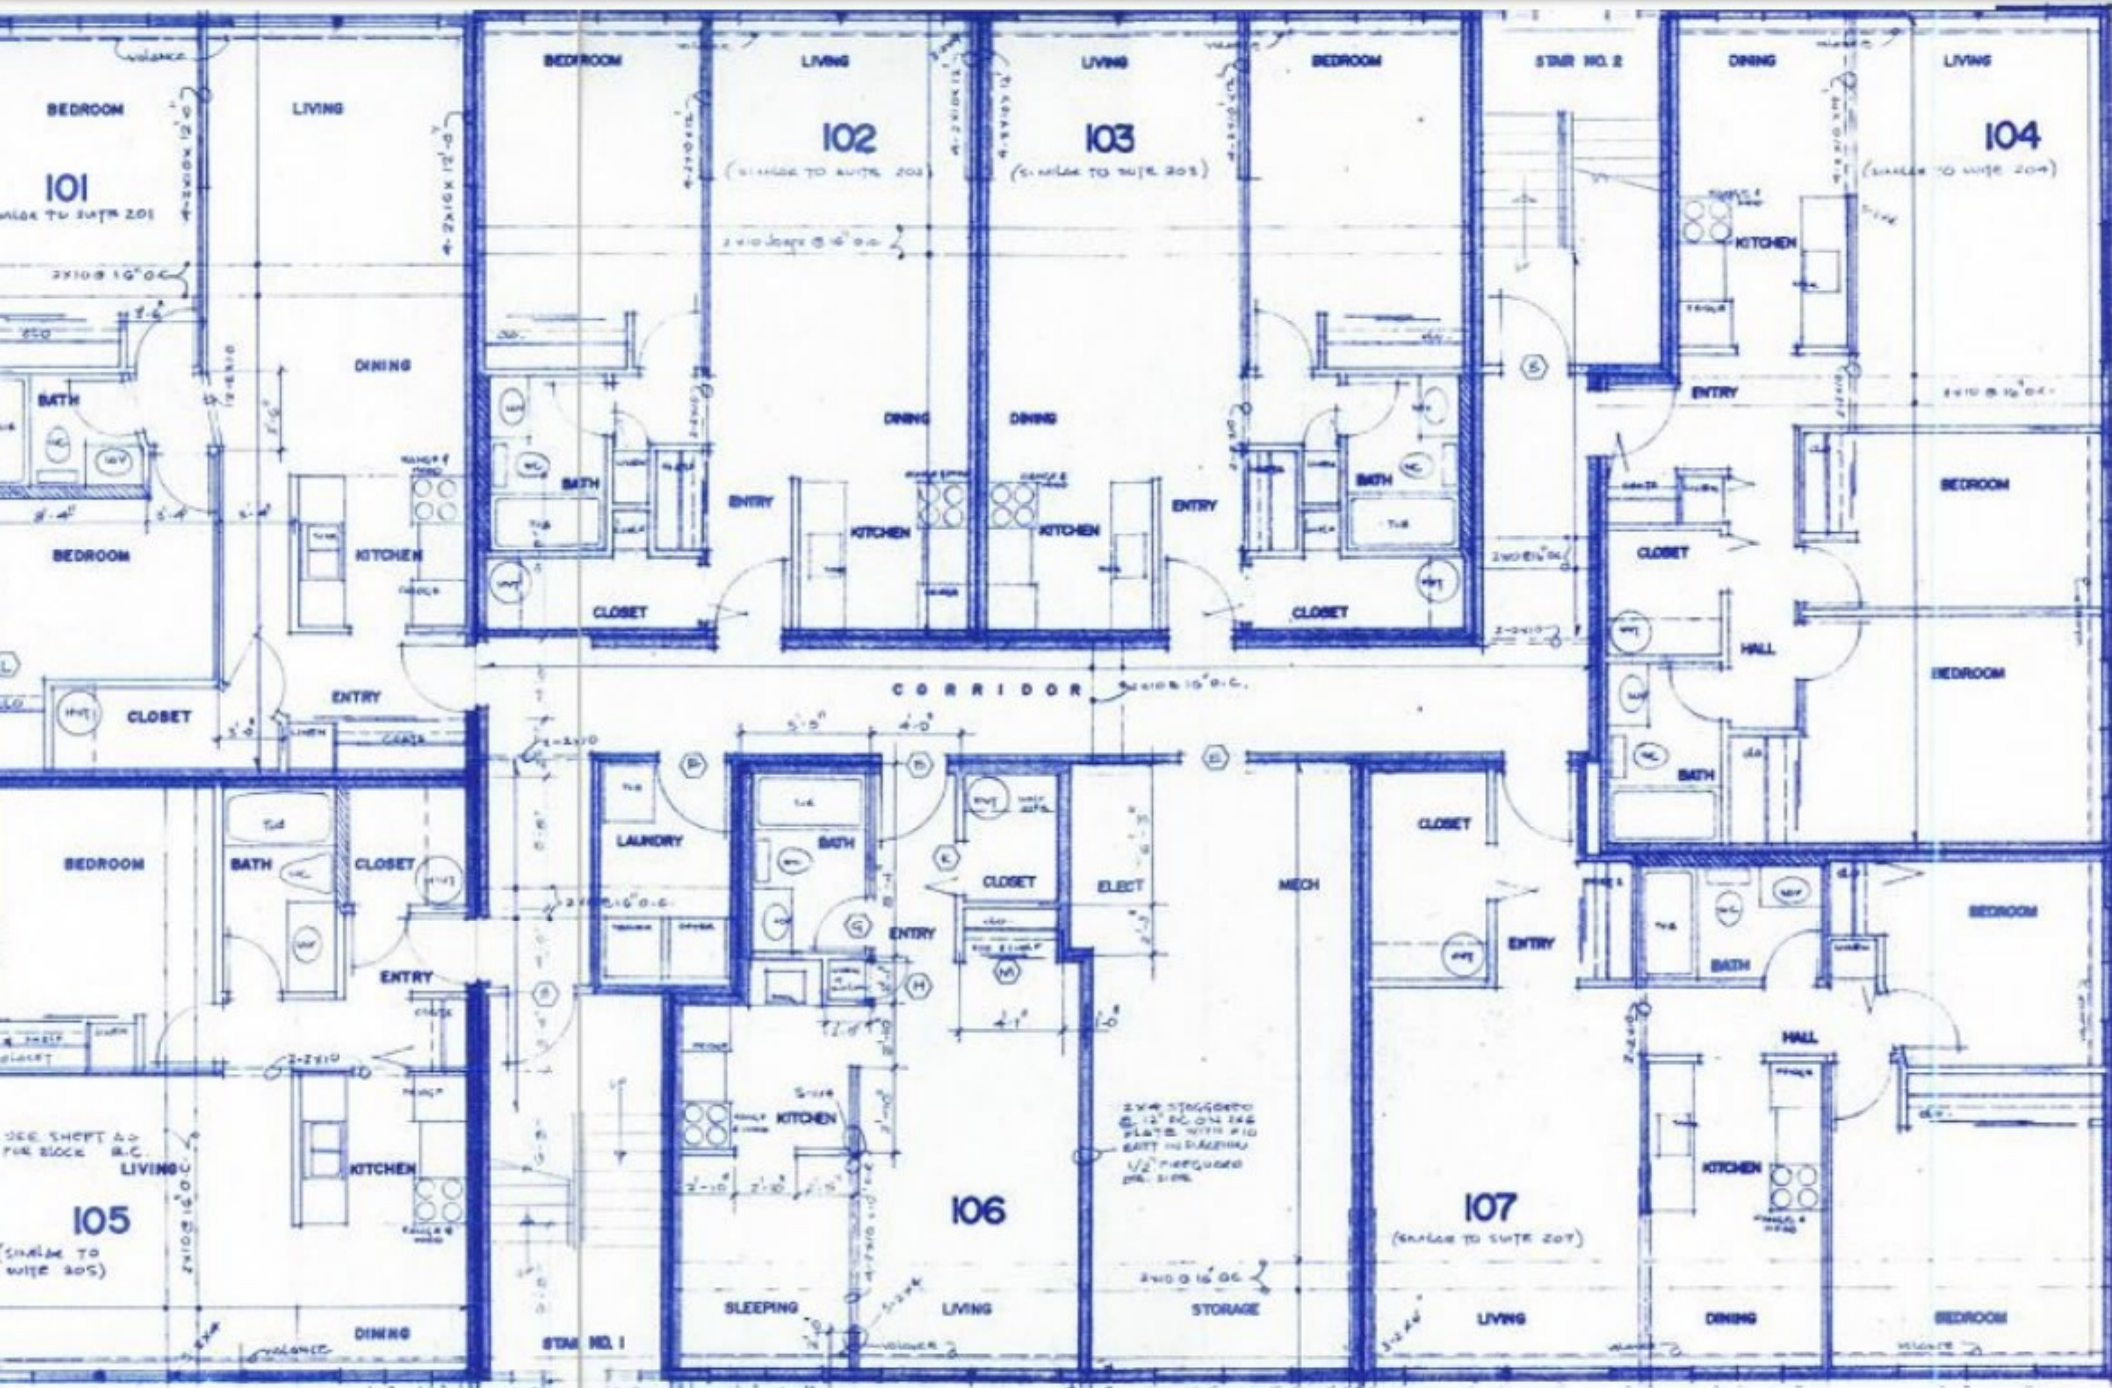

TYPICAL MAIN LEVEL FLOOR PLAN PINEWOOD A & B

Main Floor Plan
5,700 sq. ft.