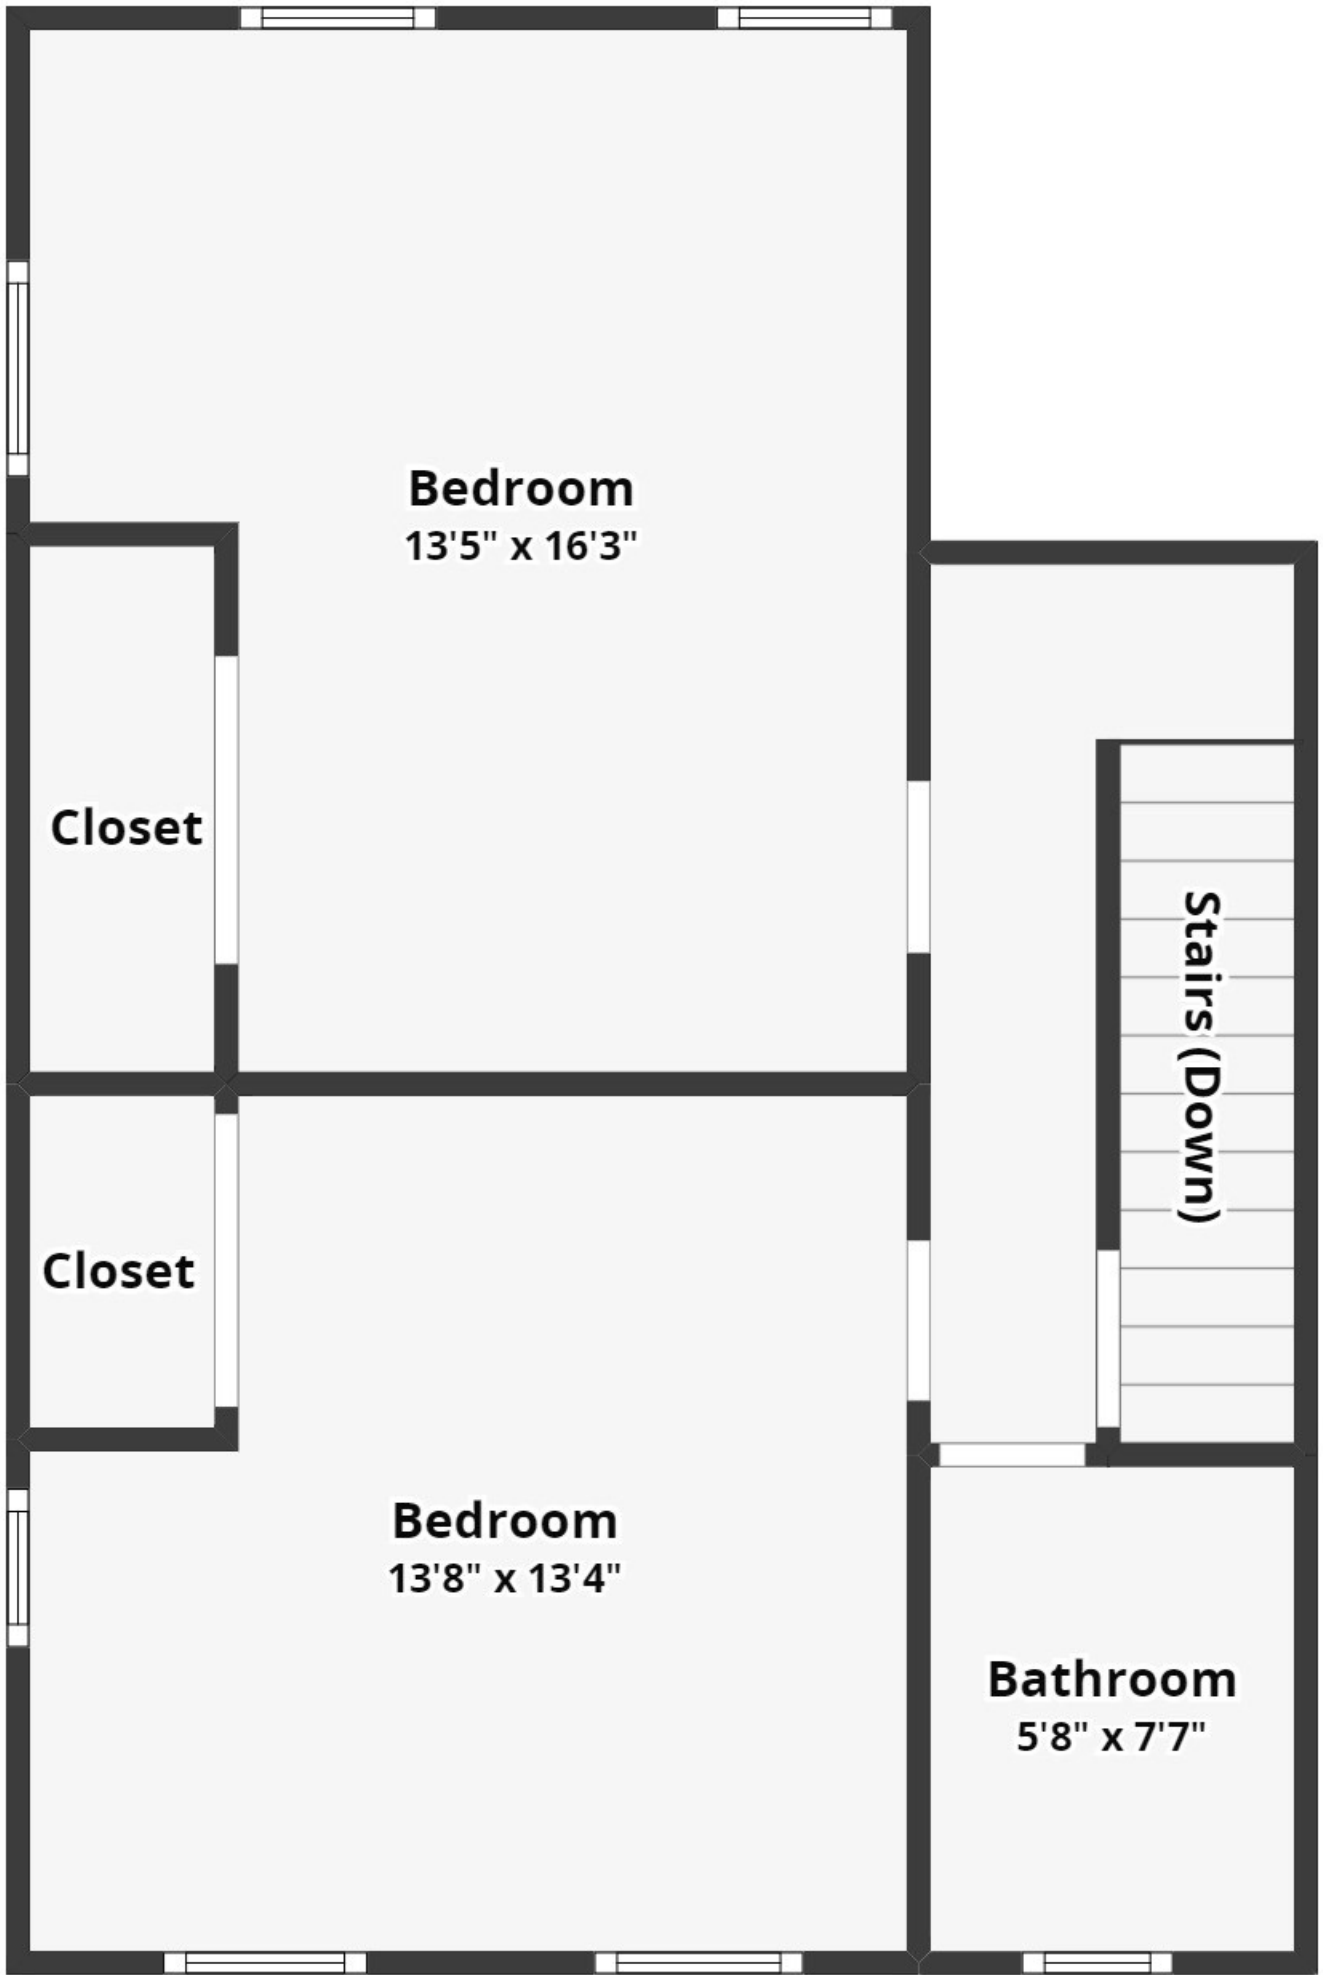

Dining Room
13'11" x 14'6"

Kitchen
5'10" x 13'2"

Living Room
13'11" x 14'10"

Stairs (Up)

Foyer
5'10" x 8'8"

Entry

All dimensions are approximate and subject to independent verification