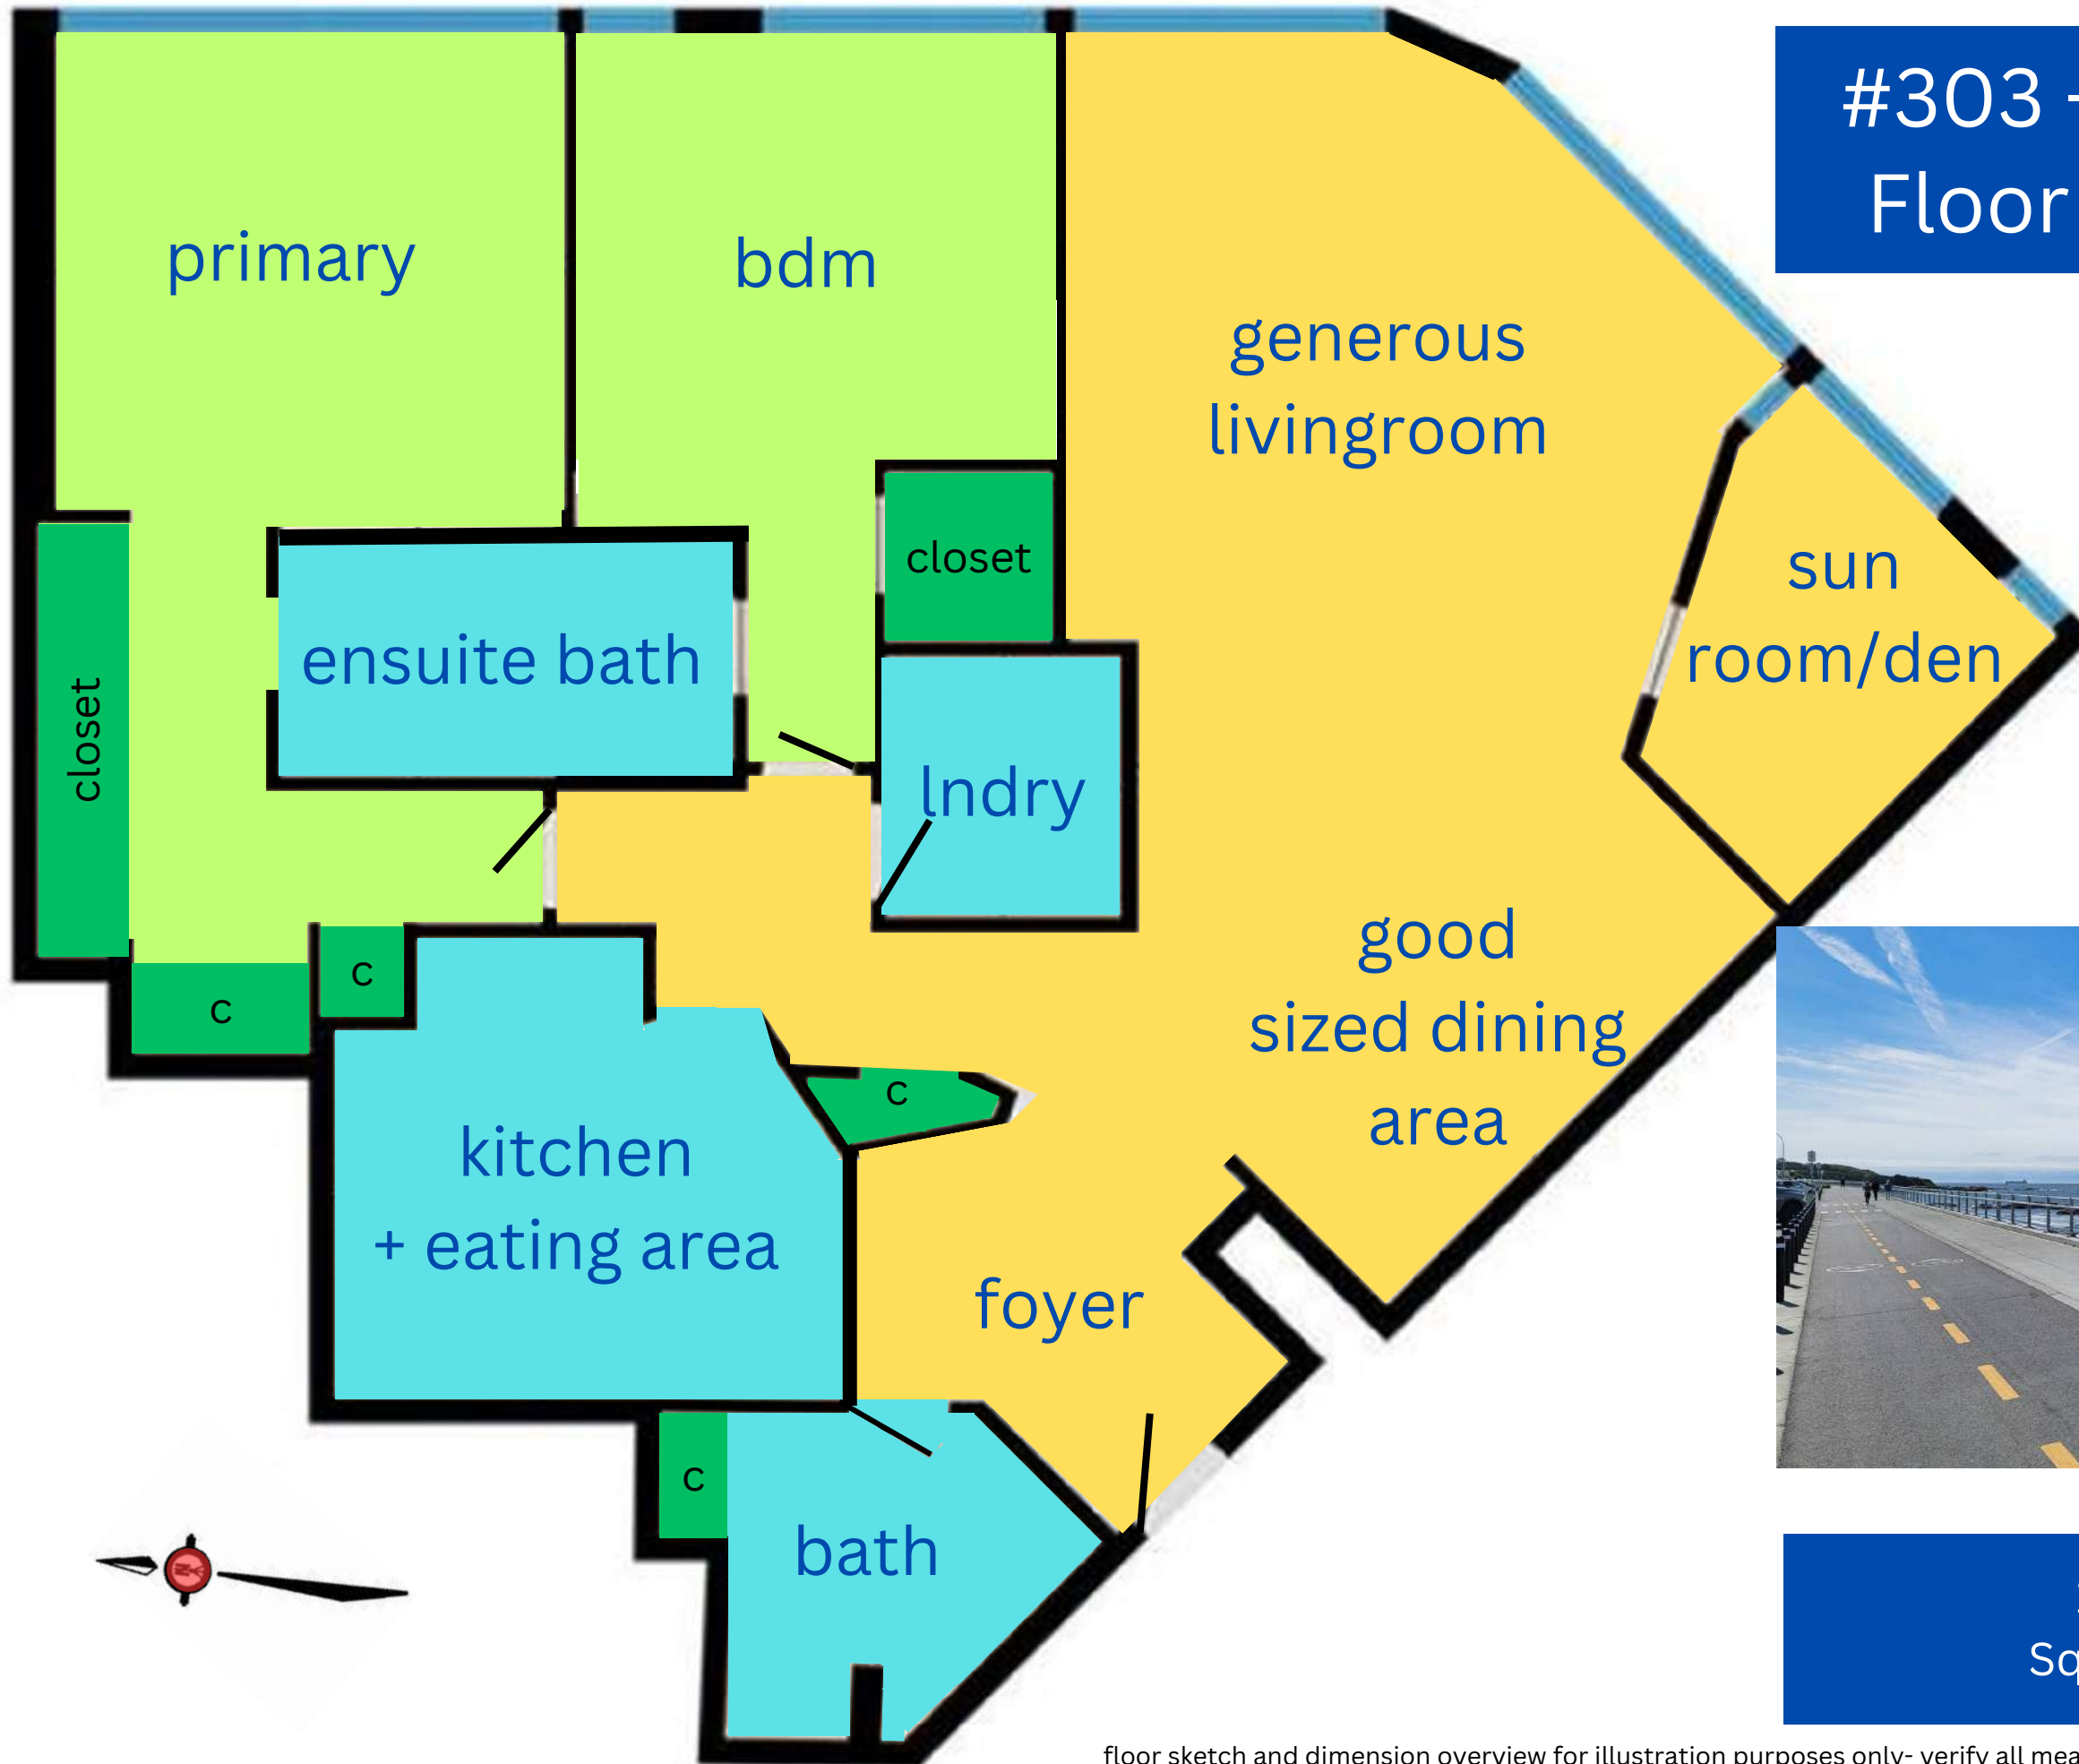

# #303 - 104 Dallas Rd. Floor Sketch Layout

1,577 square feet  
Sqft from Strata Plan