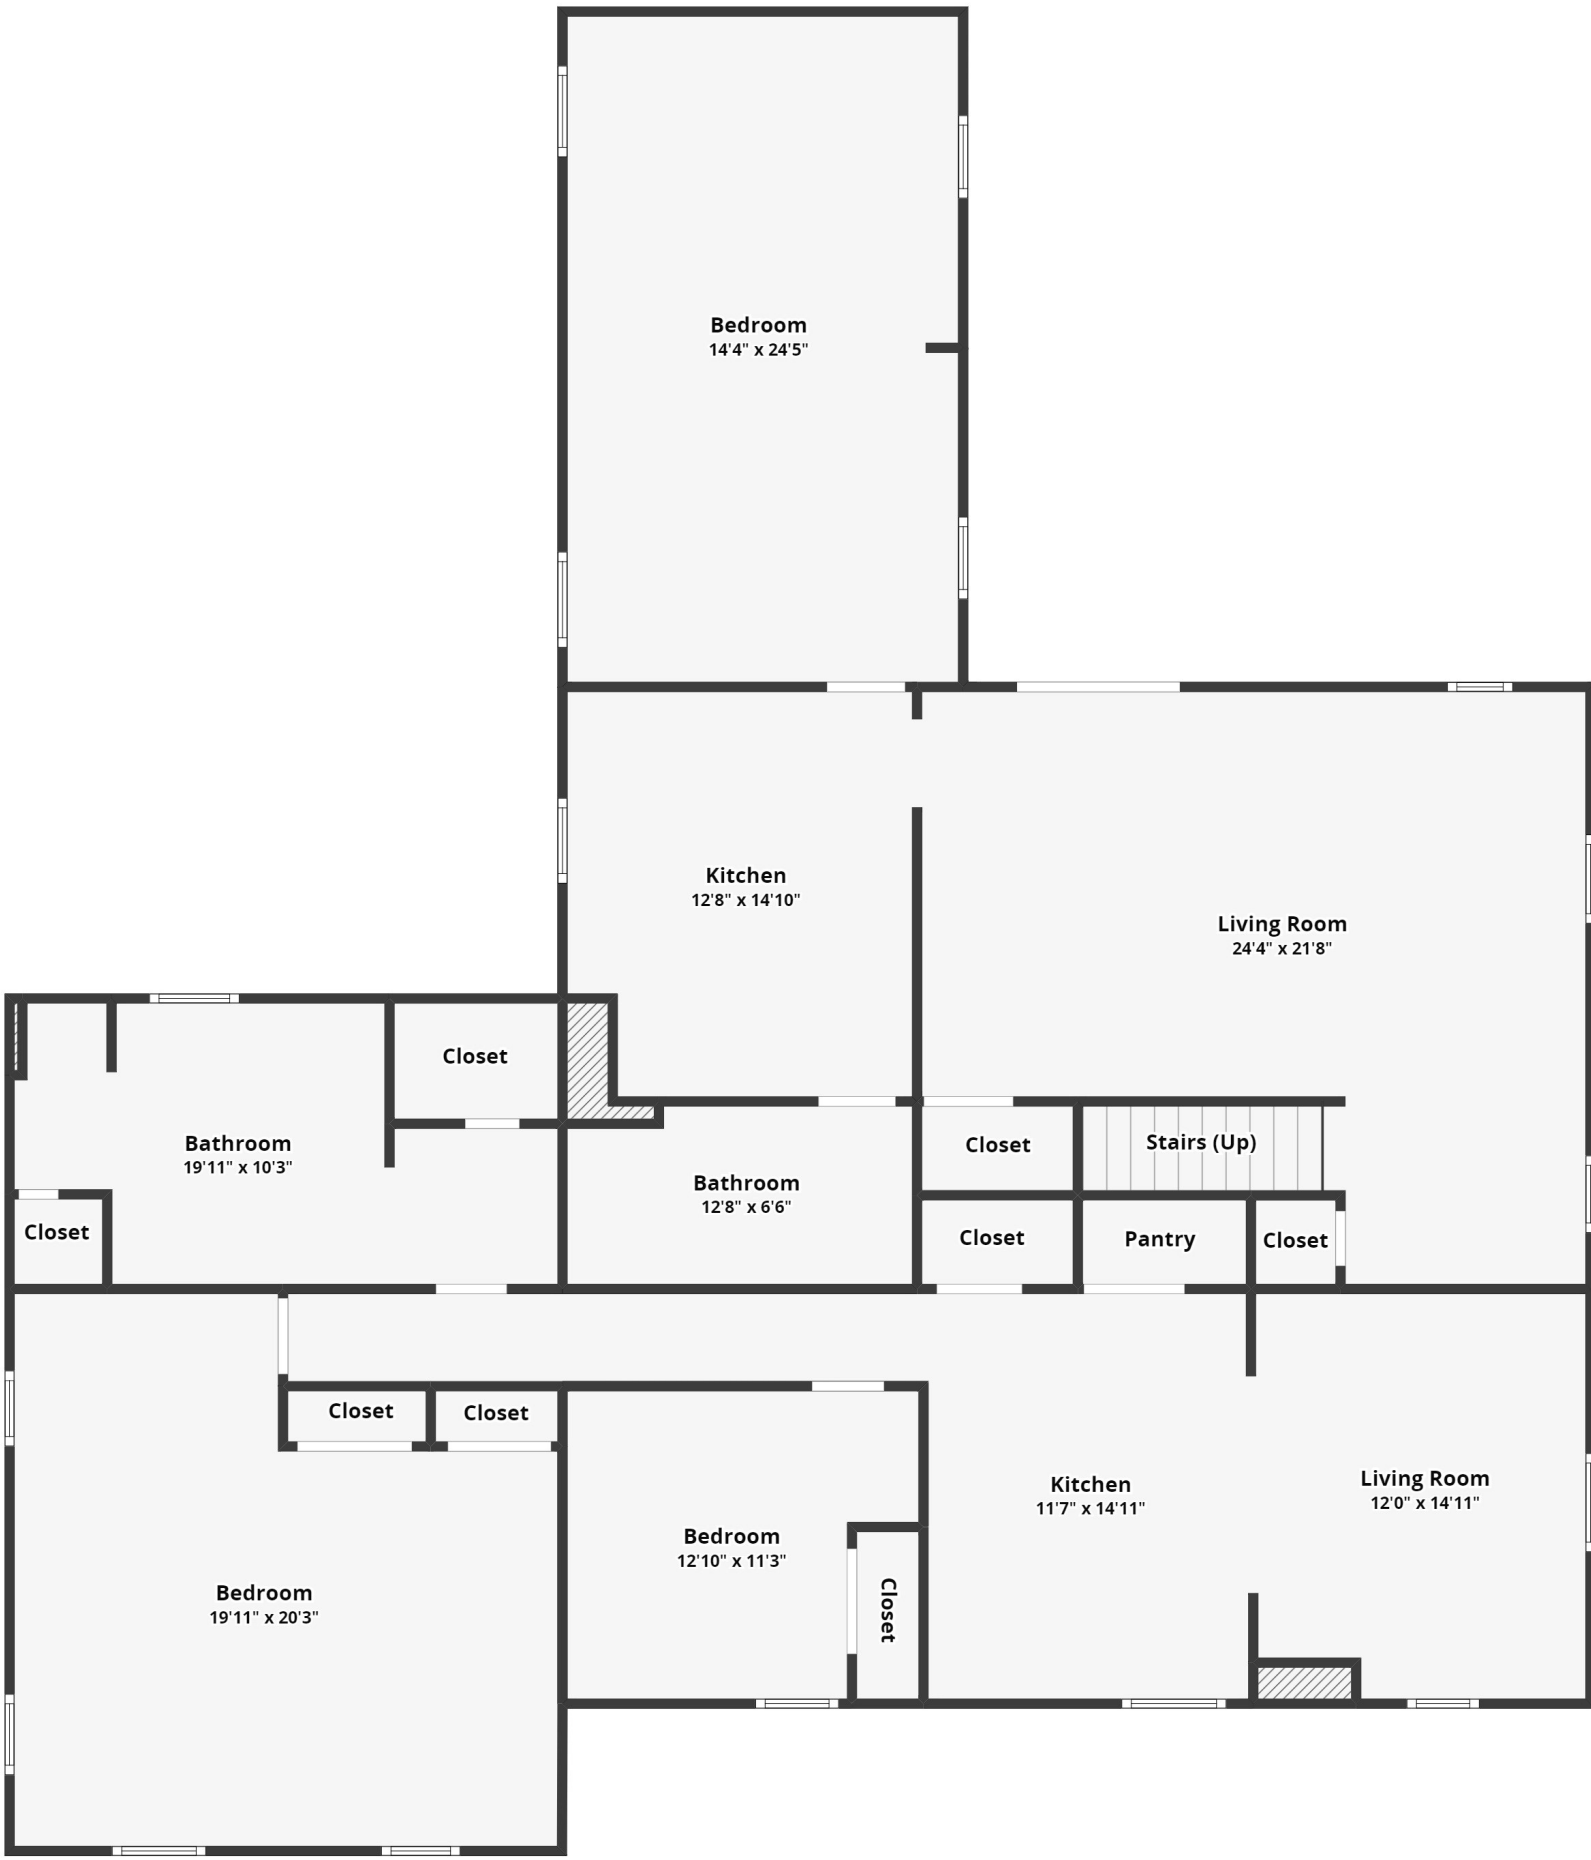

All dimensions are approximate and subject to independent verification

Bedroom
14'4" x 24'5"

Kitchen
12'8" x 14'10"

Living Room
24'4" x 21'8"

Bathroom
19'11" x 10'3"

Closet

Bathroom
12'8" x 6'6"

Closet

Stairs (Up)

Closet

Closet

Pantry

Closet

Closet

Closet

Bedroom
19'11" x 20'3"

Bedroom
12'10" x 11'3"

Closet

Kitchen
11'7" x 14'11"

Living Room
12'0" x 14'11"

**Space
Not Shown**

Bedroom
13'8" x 11'1"

Closet

Stairs (Down)

Bedroom
10'2" x 11'1"

**Space
Not Shown**

**Space
Not Shown**

All dimensions are approximate and subject to independent verification