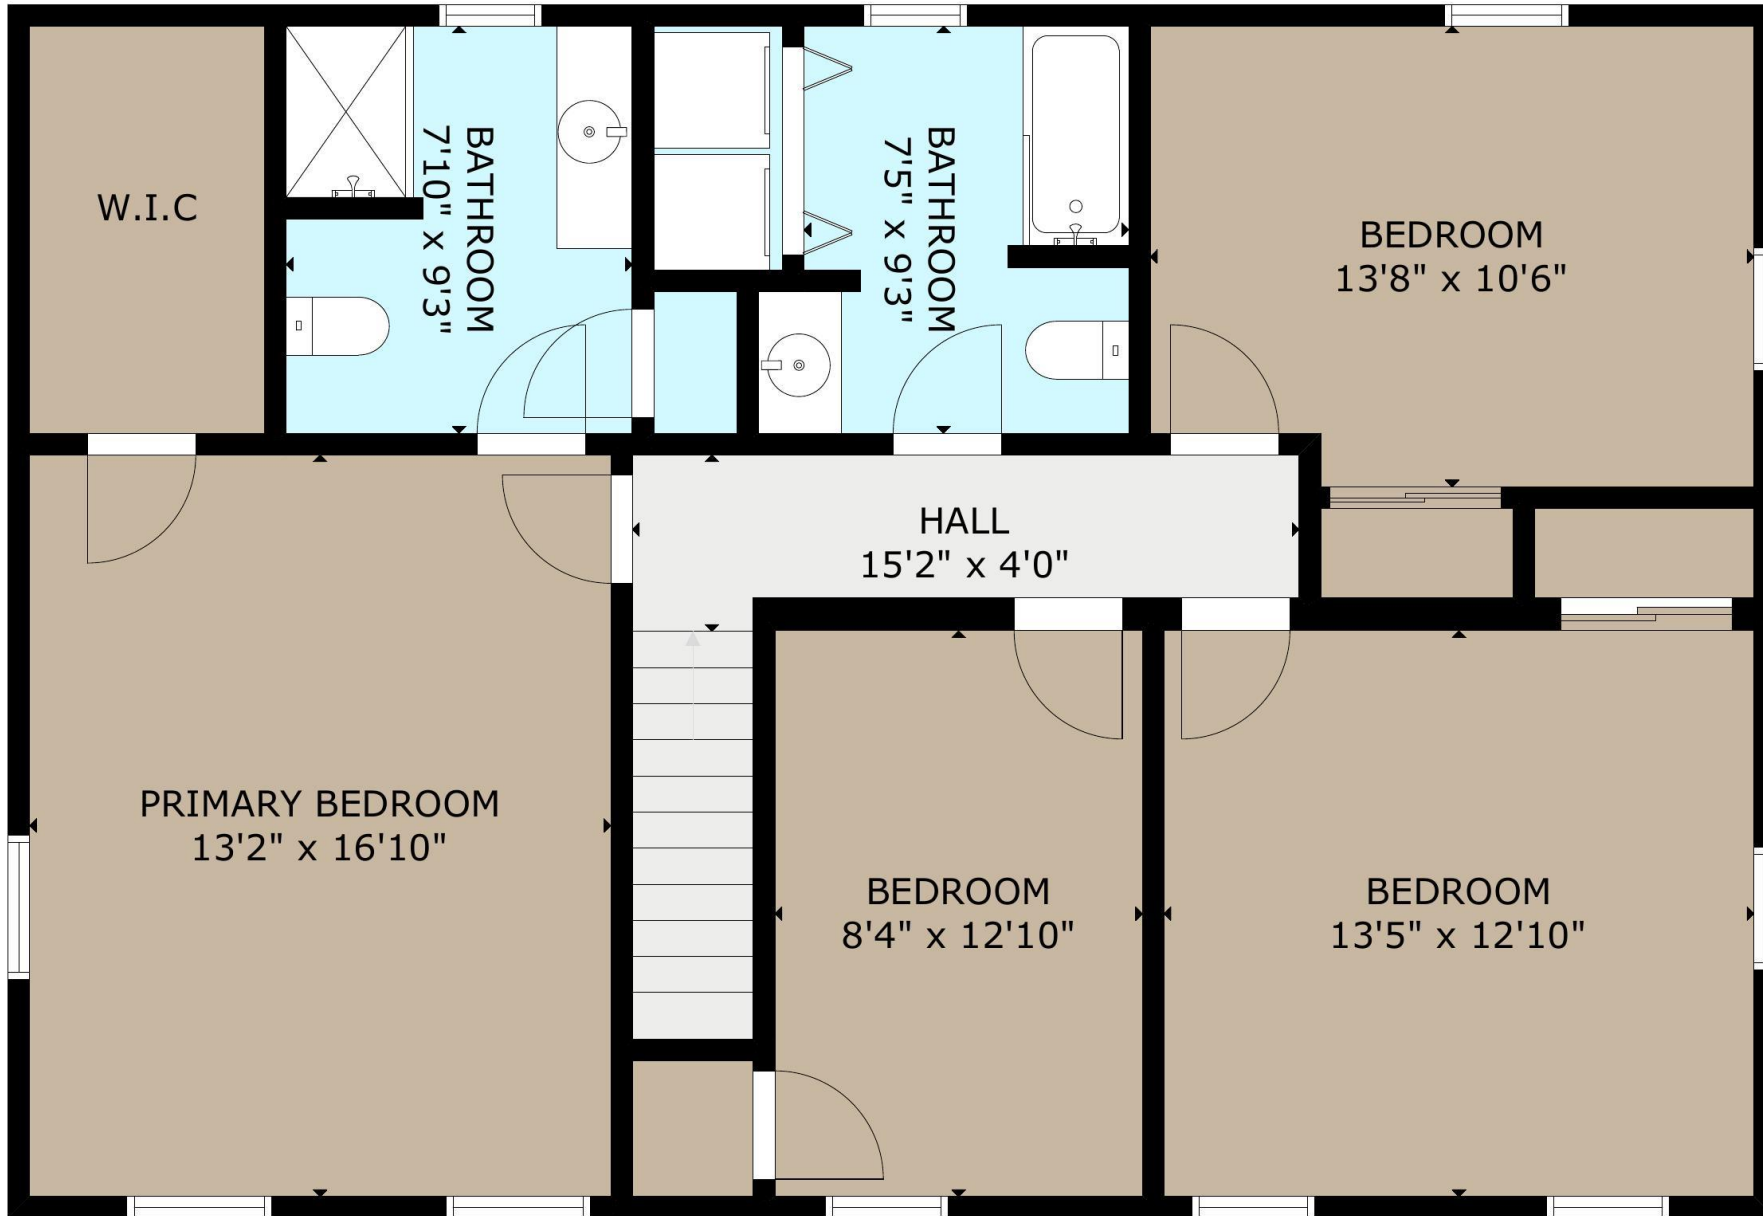

GROSS INTERNAL AREA
 TOTAL: 2,611 sq.ft
 FLOOR 1: 1,570 sq.ft, FLOOR 2: 1,041 sq.ft
 EXCLUDED AREA: GARAGE: 1,292 sq.ft
 SIZE AND DIMENSIONS ARE APPROXIMATE, ACTUAL MAY VARY

GROSS INTERNAL AREA
 TOTAL: 2,611 sq.ft
 FLOOR 1: 1,570 sq.ft, FLOOR 2: 1,041 sq.ft
 EXCLUDED AREA: GARAGE: 1,292 sq.ft
 SIZE AND DIMENSIONS ARE APPROXIMATE, ACTUAL MAY VARY