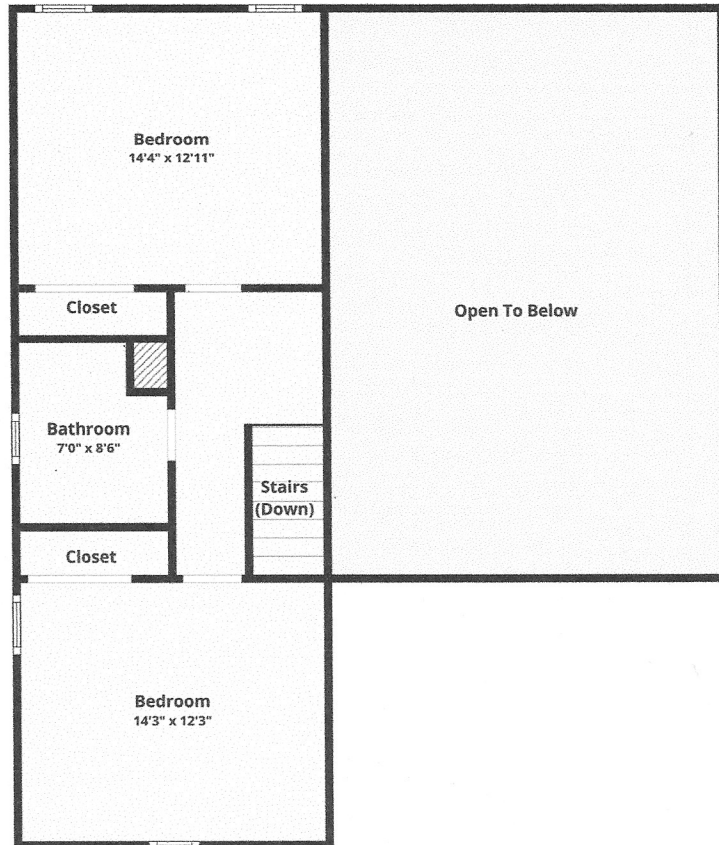

FLOOR 1

FLOOR 2

1121 Kings Cove Dr Canyon Lake, TX 78133

Floor 1

Floor plans/tour cannot be used for building or design purposes. Sizes and dimensions are approximate.

1121 Kings Cove Dr Canyon Lake, TX 78133

Floor 2

Floor plans/tour cannot be used for building or design purposes. Sizes and dimensions are approximate.