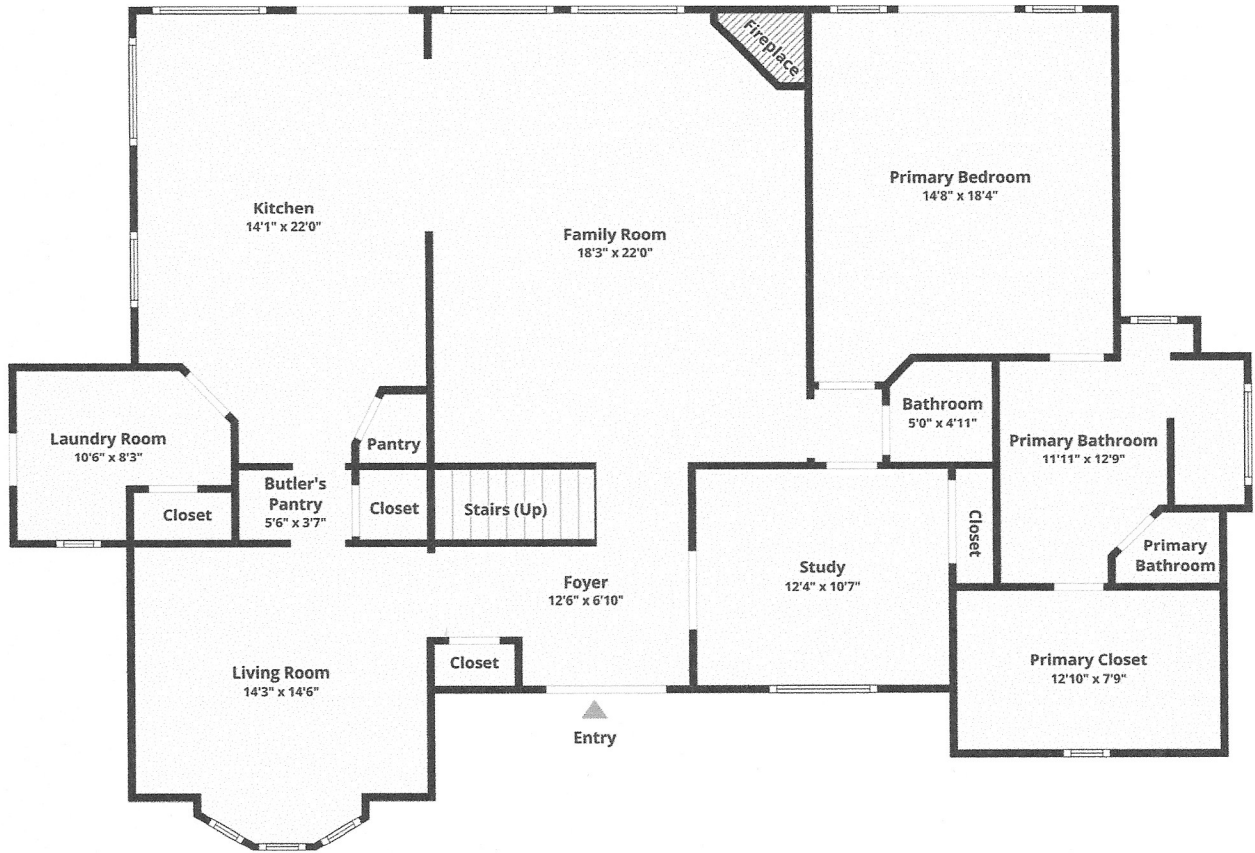

FLOOR 1

FLOOR 2

1121 Kings Cove Dr Canyon Lake, TX 78133

Floor 1