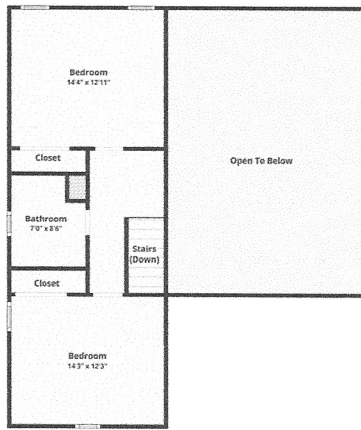

FLOOR 1

FLOOR 2

1121 Kings Cove Dr Canyon Lake, TX 78133

Floor 1

Floor plans/tour cannot be used for building or design purposes. Sizes and dimensions are approximate.

1121 Kings Cove Dr Canyon Lake, TX 78133

Floor 2

Floor plans/tour cannot be used for building or design purposes. Sizes and dimensions are approximate.