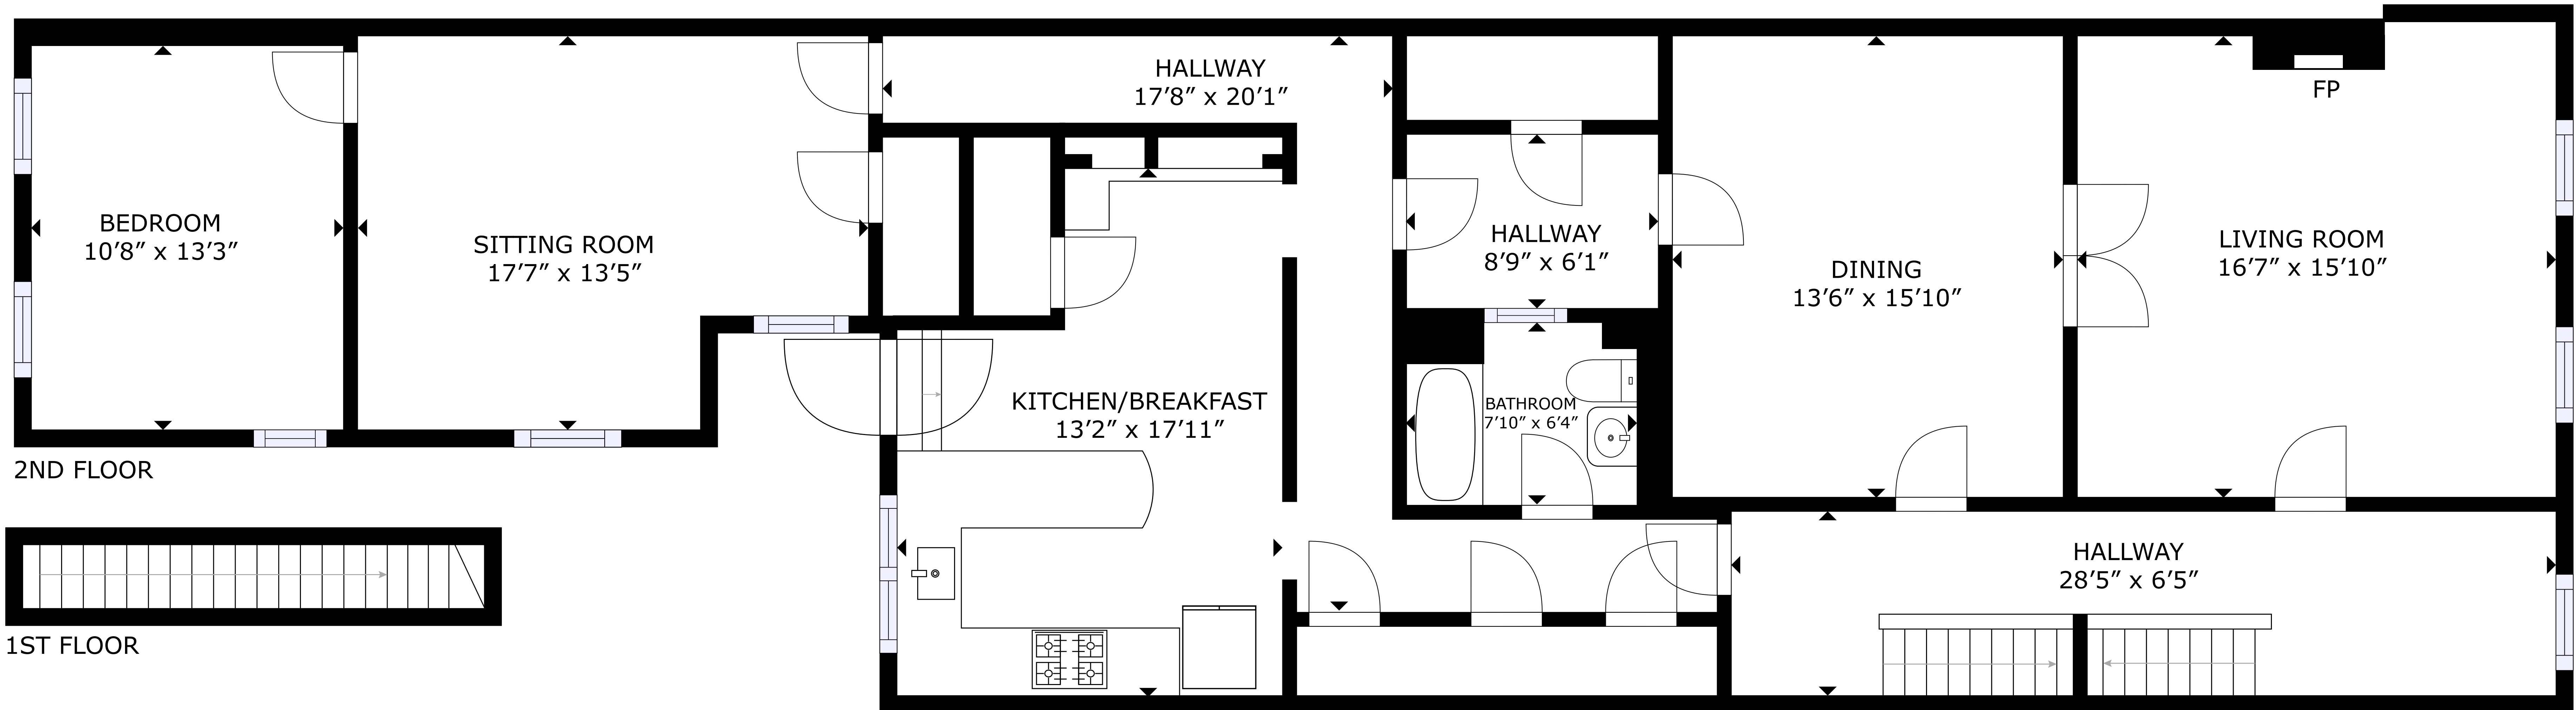

GROSS INTERNAL AREA
FLOOR 1: 2069 sq ft
TOTAL: 2069 sq ft

SIZES AND DIMENSIONS ARE APPROXIMATE, ACTUAL MAY VARY.

GROSS INTERNAL AREA
 2ND FLOOR: 1,649 sq. ft, 3RD FLOOR: 693 sq. ft
 TOTAL: 2,342 sq. ft
 SIZES AND DIMENSIONS ARE APPROXIMATE, ACTUAL MAY VARY.