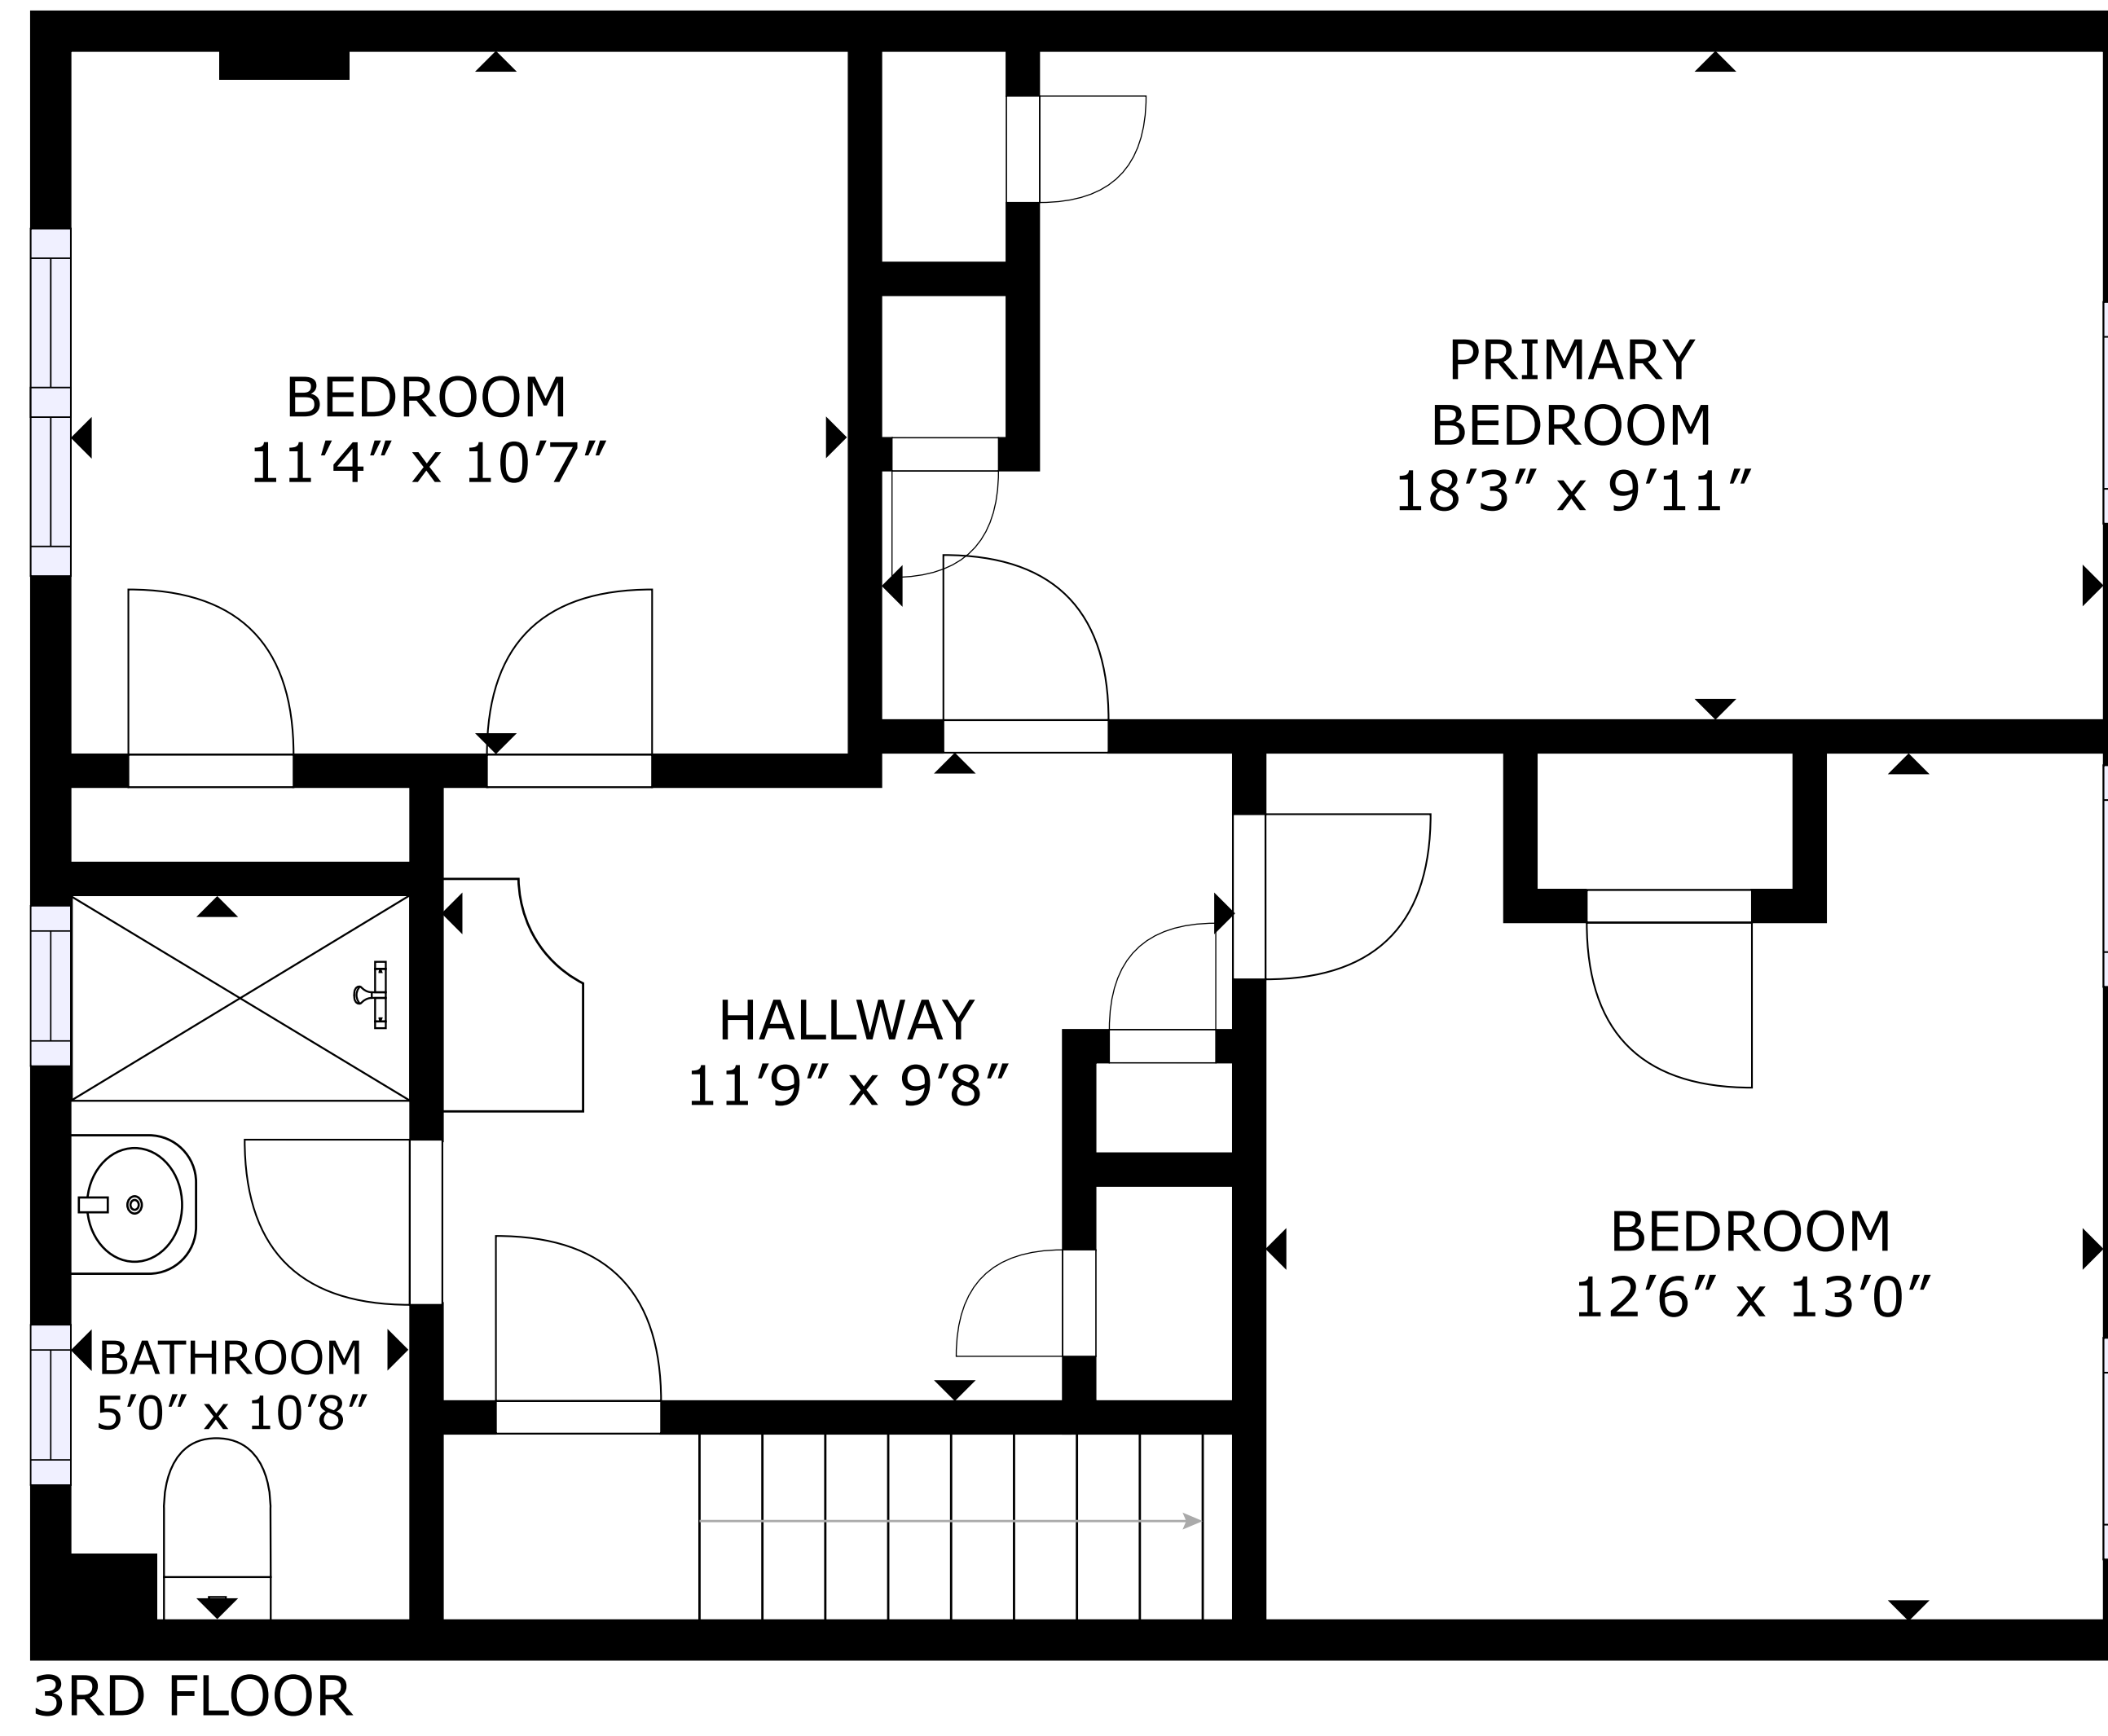

GROSS INTERNAL AREA
FLOOR 1: 2069 sq ft
TOTAL: 2069 sq ft

SIZES AND DIMENSIONS ARE APPROXIMATE, ACTUAL MAY VARY.

GROSS INTERNAL AREA
 2ND FLOOR: 1,649 sq. ft, 3RD FLOOR: 693 sq. ft
 TOTAL: 2,342 sq. ft
 SIZES AND DIMENSIONS ARE APPROXIMATE, ACTUAL MAY VARY.