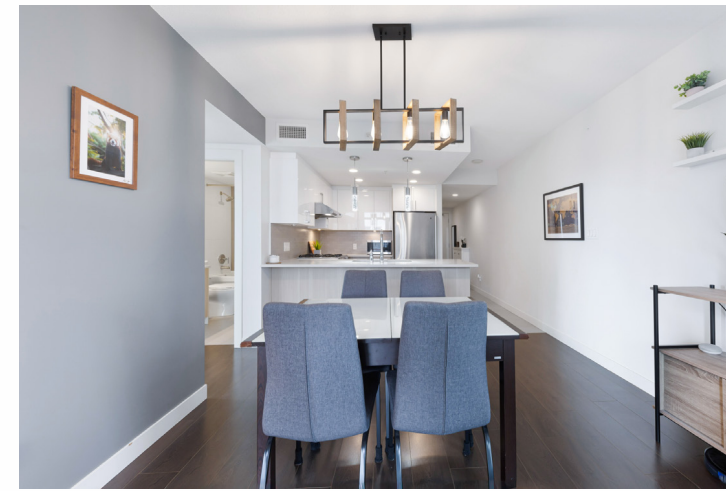

Area:

864
Squarefeet

Bedrooms:

2

Bathrooms:

2

Parkings:

1

**703 8333 ANDERSON RD
RICHMOND, BC V6Y 0E2**

Property Type ..... Single Family
Building Type ..... Apartment
Square Footage ..... 864 sqft
Built in 2012
Taxes $2,365.67
Parking Type ..... Underground

DESCRIPTION:

Welcome to the Emerald in Brighthouse! Beautiful and bright corner two bedroom home with a very thoughtful open concept construction, fabulous for entertaining and bringing in the light. Recently upgraded cabinetry in the kitchen and bathrooms bringing a true modern flair to your living space. Finishing it off with stainless steel appliances and bright quartz counter tops. Modern living at its finest. Spacious south facing patio and central A/C - perfect for summer evenings and relaxation. Enjoy your modern spacious fitness room with gym facilities and steam room, lush spacious courtyard and playground. Live in the heart of Richmond with a short stroll to Brighthouse station and Richmond Centre! An absolute dream home you don't want to miss!

 REFRIGERATOR	 STOVE	 DISHWASHER
 WASHING MACHINE	 DRYER	 SPRINKLER SYSTEM-FIRE
 AIR CONDITIONING	 EXERCISE CENTRE	 CENTRAL LOCATION
 ELEVATOR	 PETS ALLOWED WITH RESTRICTIONS	 VIEWS