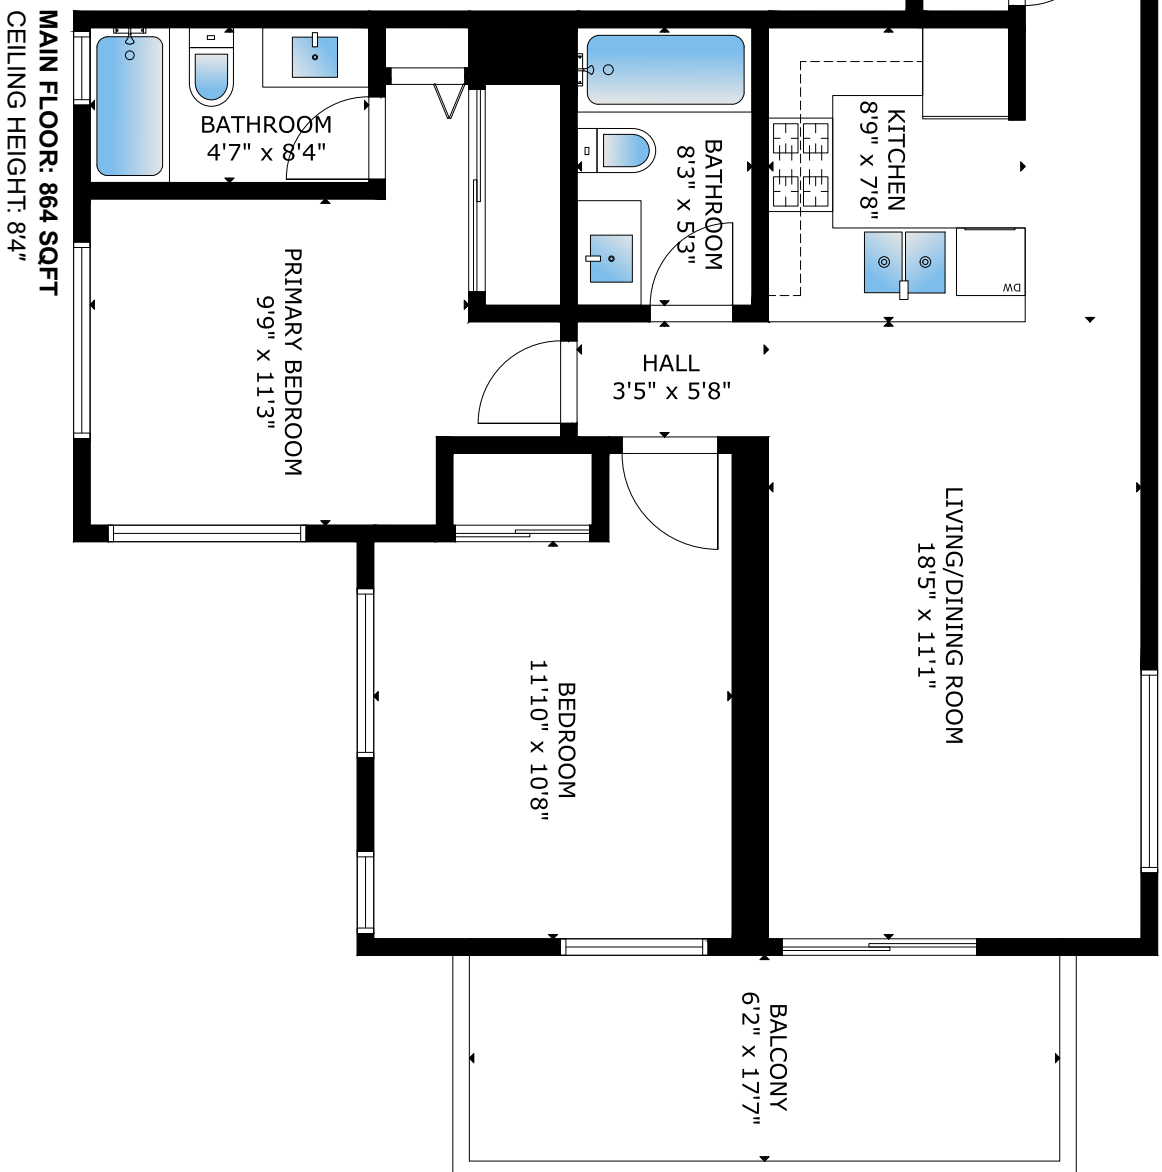

Living Area: **864** Squarefeet
 Extra Area: **108** Squarefeet
 Bedroom(s): **2**
 Bathroom(s): **2**

- **LIVING AREA** 864 SQ FT
- Main Floor 864 SQ FT
- **EXTRA AREA** 108 SQ FT
- Balcony 108 SQ FT

SIZES AND DIMENSIONS ARE APPROXIMATE. ACTUAL MAY VARY

Reiko Mackenzie
 Realtor®
 604.808.0953
 E homes@reikomackenzie.com
 W reikomackenzie.com

MAIN FLOOR: 864 SQFT
 CEILING HEIGHT: 8'4"

Area:

864
Squarefeet

Bedrooms:

2

Bathrooms:

2

Parkings:

1

**703 8333 ANDERSON RD
RICHMOND, BC V6Y 0E2**

Property Type Single Family
 Building Type Apartment
 Square Footage 864 sqft
 Built in 2012
 Taxes \$2,365.67
 Parking Type Underground

DESCRIPTION: