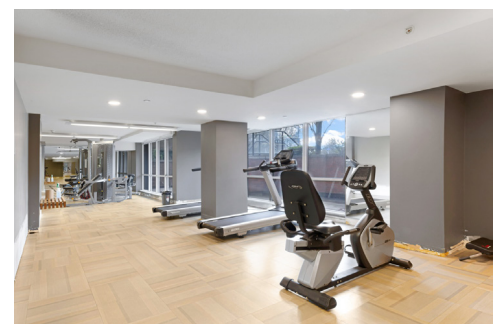

703 8333 ANDERSON RD, RICHMOND, BC V6Y 0E2

$699,900

MLS® Number: R2949539

Reiko Mackenzie REIKO REAL ESTATE
Realtor®
604.808.0953
E homes@reikomackenzie.com
W reikomackenzie.com

703 8333 Anderson Rd
Richmond, BC V6Y 0E2

Property Showcase

Captured and Presented by
RealtyShot

Project No.: #1454 Date: 12.09.2024
This plan is a virtual rendering of the property. The quality and accuracy of dimensions, materials, finishes, and fixtures are not guaranteed. This information is not intended to solicit or induce the sale of any real property.

Living Area: **864** Squarefeet
Extra Area: **108** Squarefeet
Bedroom(s): **2**
Bathroom(s): **2**

- **LIVING AREA** 864 SQ FT
- Main Floor 864 SQ FT
- **EXTRA AREA** 108 SQ FT
- Balcony 108 SQ FT

SIZES AND DIMENSIONS ARE APPROXIMATE. ACTUAL MAY VARY

Reiko Mackenzie
Realtor®
604.808.0953
E homes@reikomackenzie.com
W reikomackenzie.com

MAIN FLOOR: 864 SQFT
CEILING HEIGHT: 8'4"