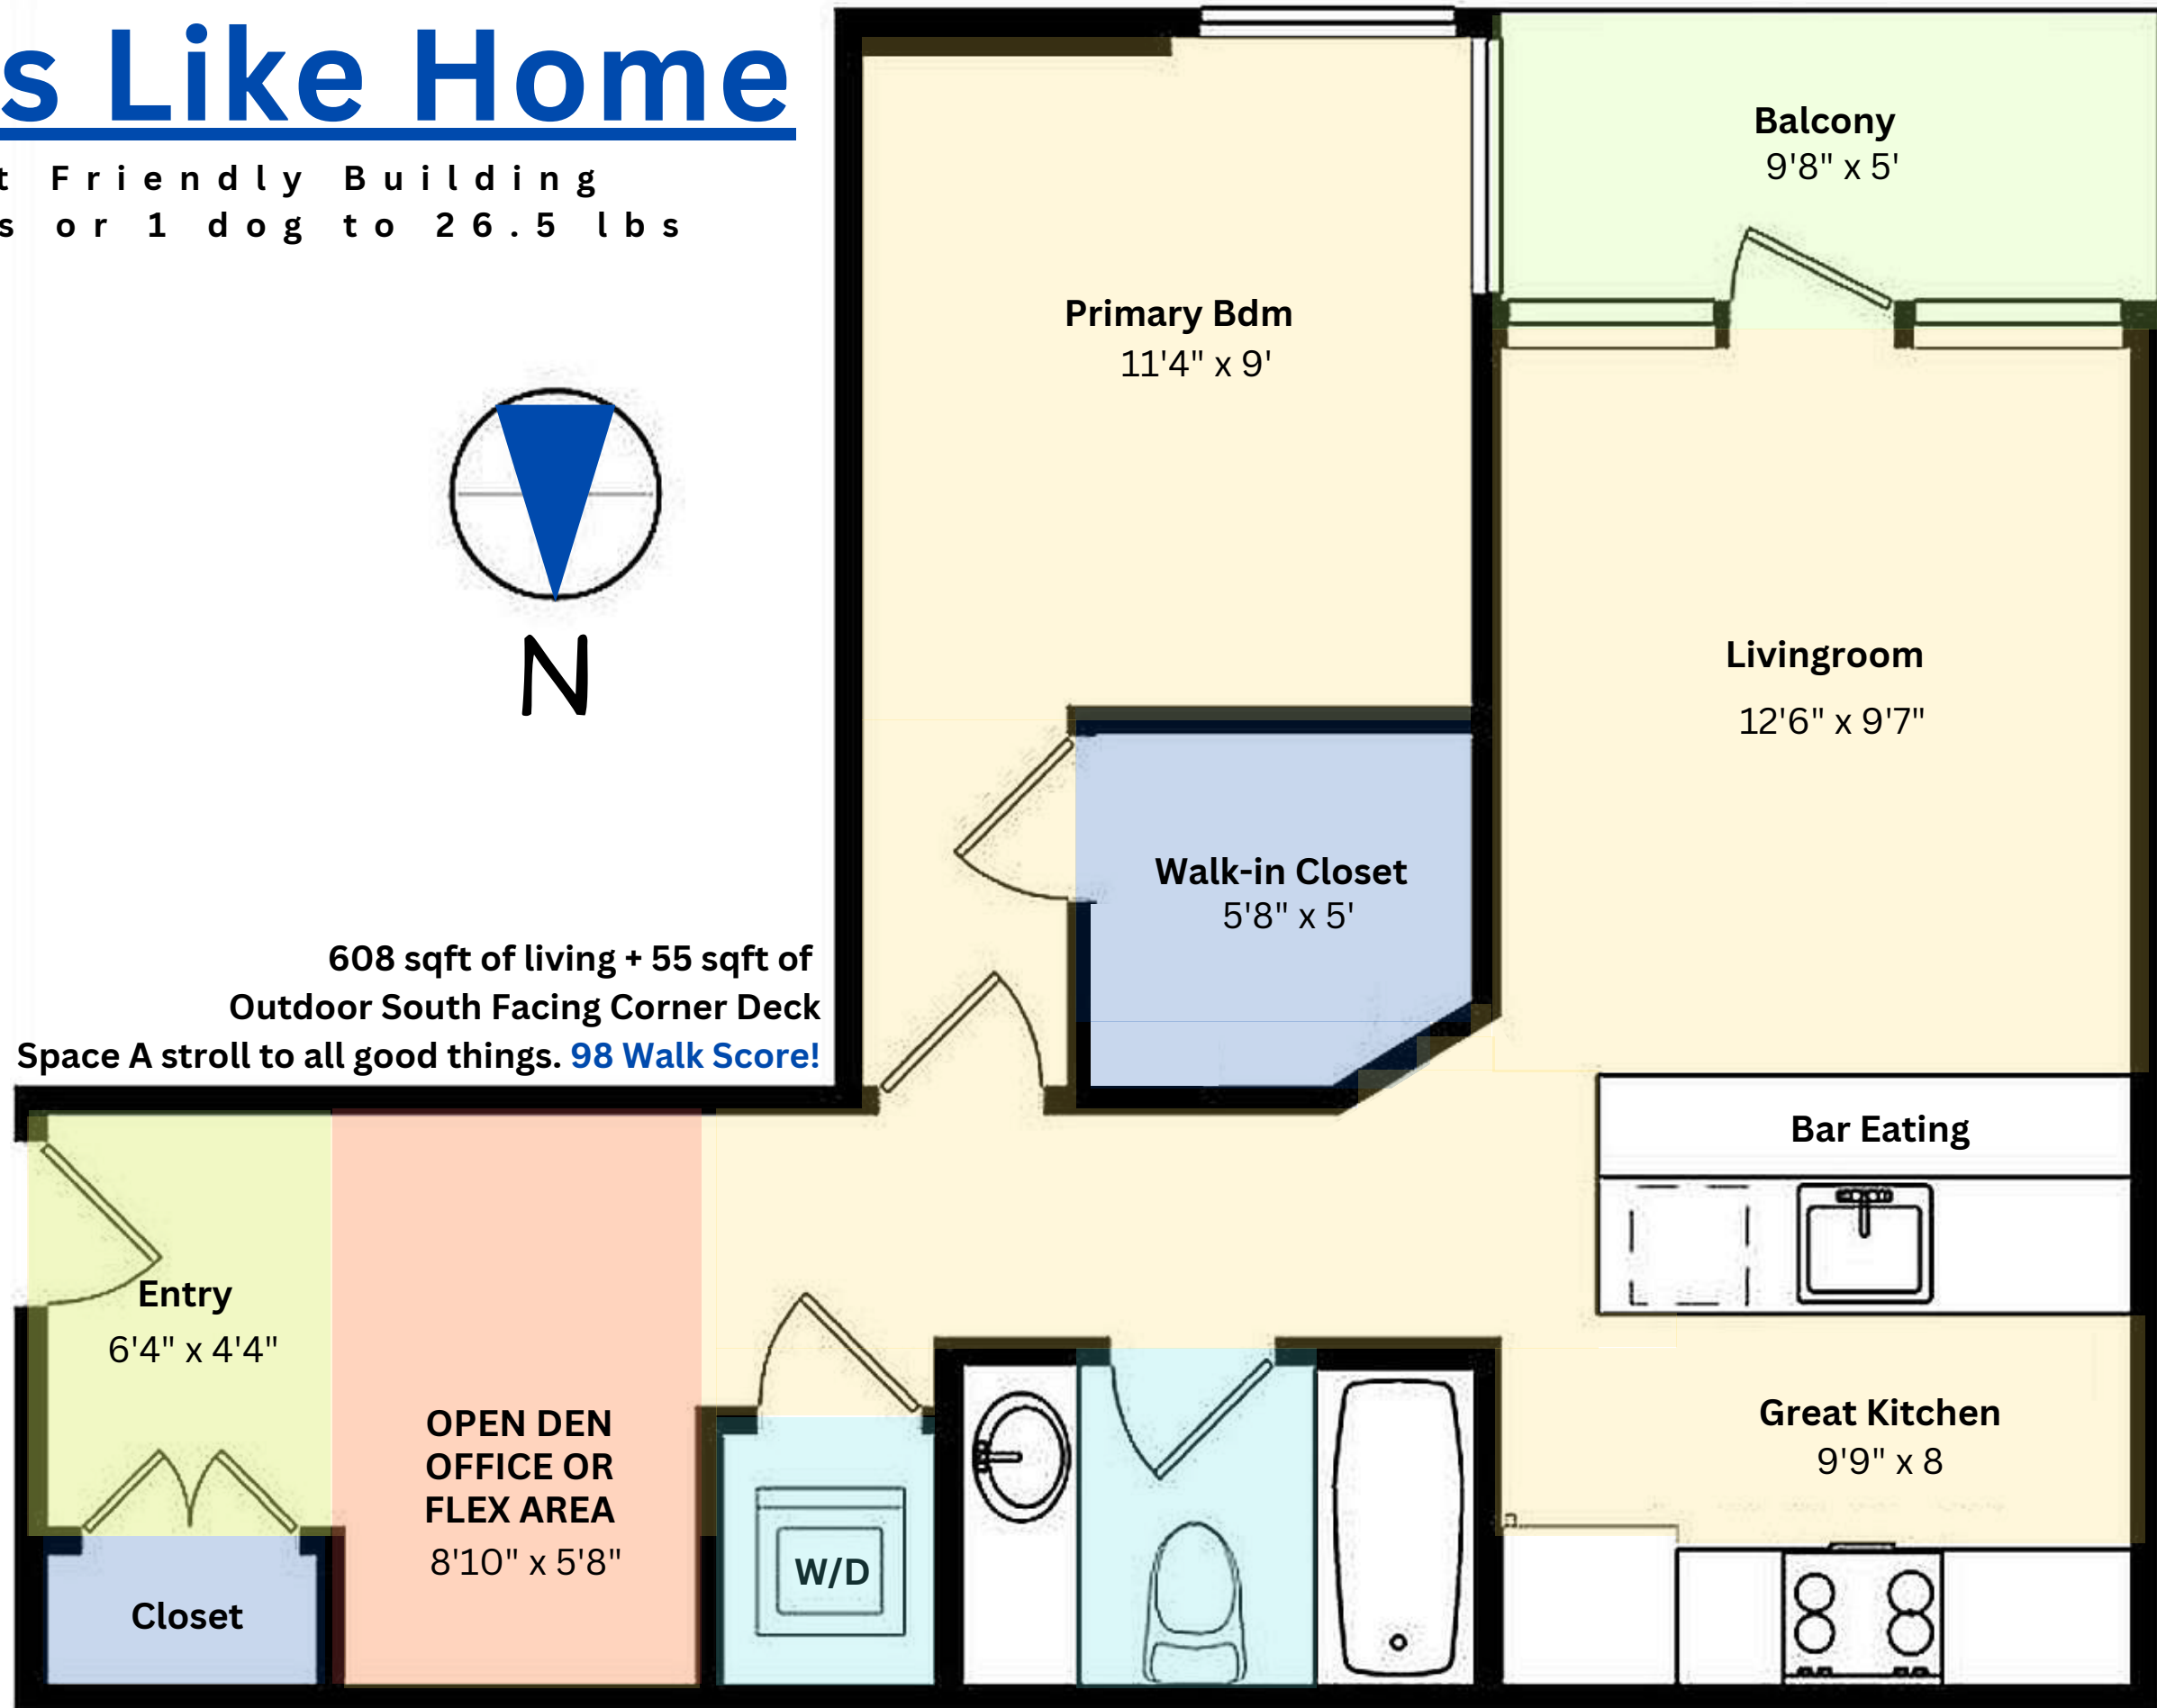

# Feels Like Home

Pet Friendly Building  
2 cats or 1 dog to 26.5 lbs

608 sqft of living + 55 sqft of  
Outdoor South Facing Corner Deck  
Space A stroll to all good things. **98 Walk Score!**

dimensions approximate - finished & balcony sqft from strata plan - verify all to your satisfaction if important