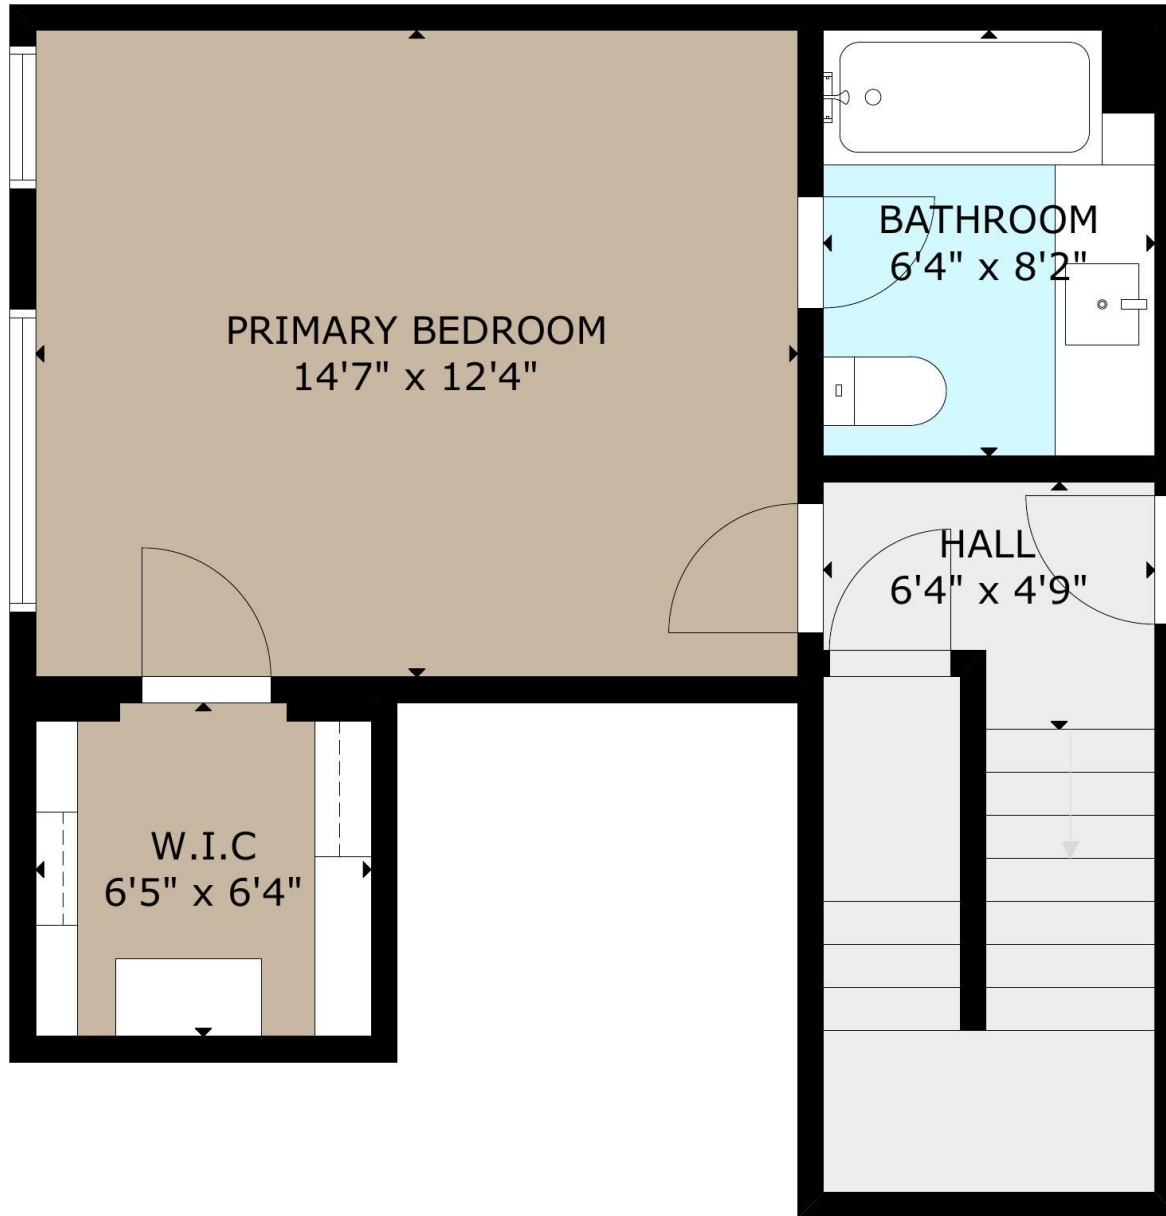

GROSS INTERNAL AREA
TOTAL: 1,112 sq.ft
FLOOR 1: 370 sq.ft, FLOOR 2: 742 sq.ft
EXCLUDED AREAS: BALCONY: 31 sq.ft
SIZE AND DIMENSIONS ARE APPROXIMATE, ACTUAL MAY VARY

GROSS INTERNAL AREA
TOTAL: 1,112 sq.ft
FLOOR 1: 370 sq.ft, FLOOR 2: 742 sq.ft
EXCLUDED AREAS: BALCONY: 31 sq.ft
SIZE AND DIMENSIONS ARE APPROXIMATE, ACTUAL MAY VARY