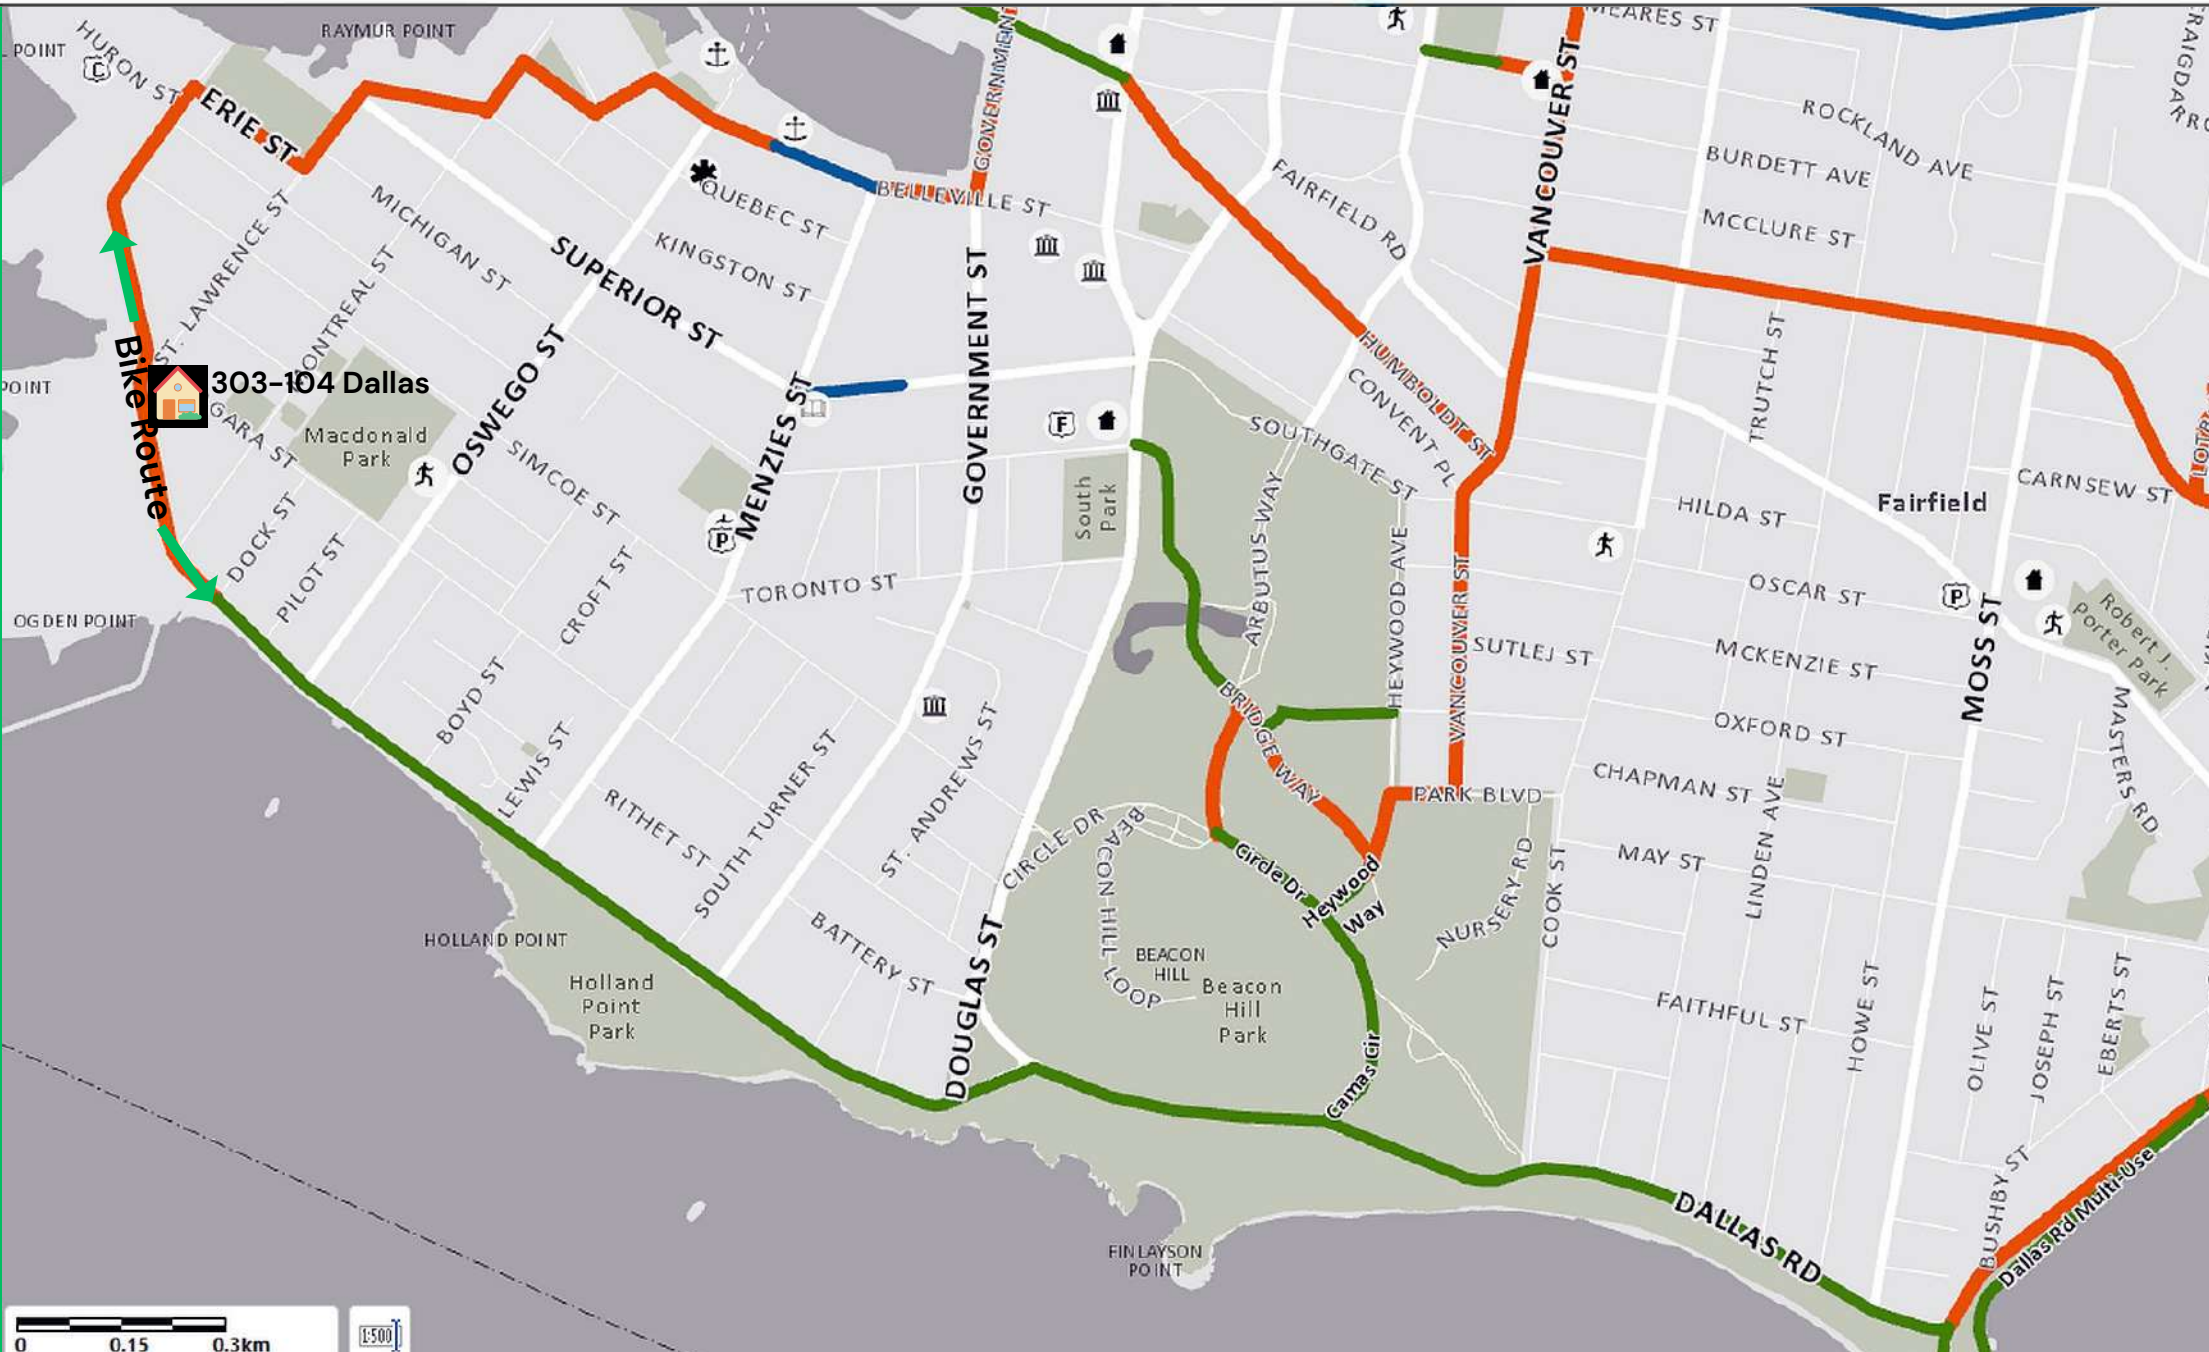

Bike Route Out Your Door!

Ocean across the street!

Legend

Bicycle and Skateboard Repair

- Bicycle
- Skateboard

Civic Sites

- Airport
- Ambulance
- Coastguard
- Ferry
- Firehall
- Golf
- Hospital
- Library
- Museum
- Office
- Police
- Recreation Centre
- School

E & N Railway

Bike Map Infrastructure

- Paved Multi-Use Trails / Protected
- Unpaved Multi-Use Trails
- Bike Lanes / Road Shoulders
- Shared Streets (may include traffic volume or municipal design)
- Difficult Connections (may include traffic and/or volumes, narrow lane widths cyclists)

Notes

Bike to all good things out your door from here:-)

Important: This map is for general information purposes only. The Capital Regional District (CRD) makes no representations or warranties regarding the accuracy or completeness of this map or the suitability of the map for any purpose. This map is not for navigation. The CRD will not be liable for any damage, loss or injury resulting from the use of the map or information on the map and the map may be changed by the CRD at any time.