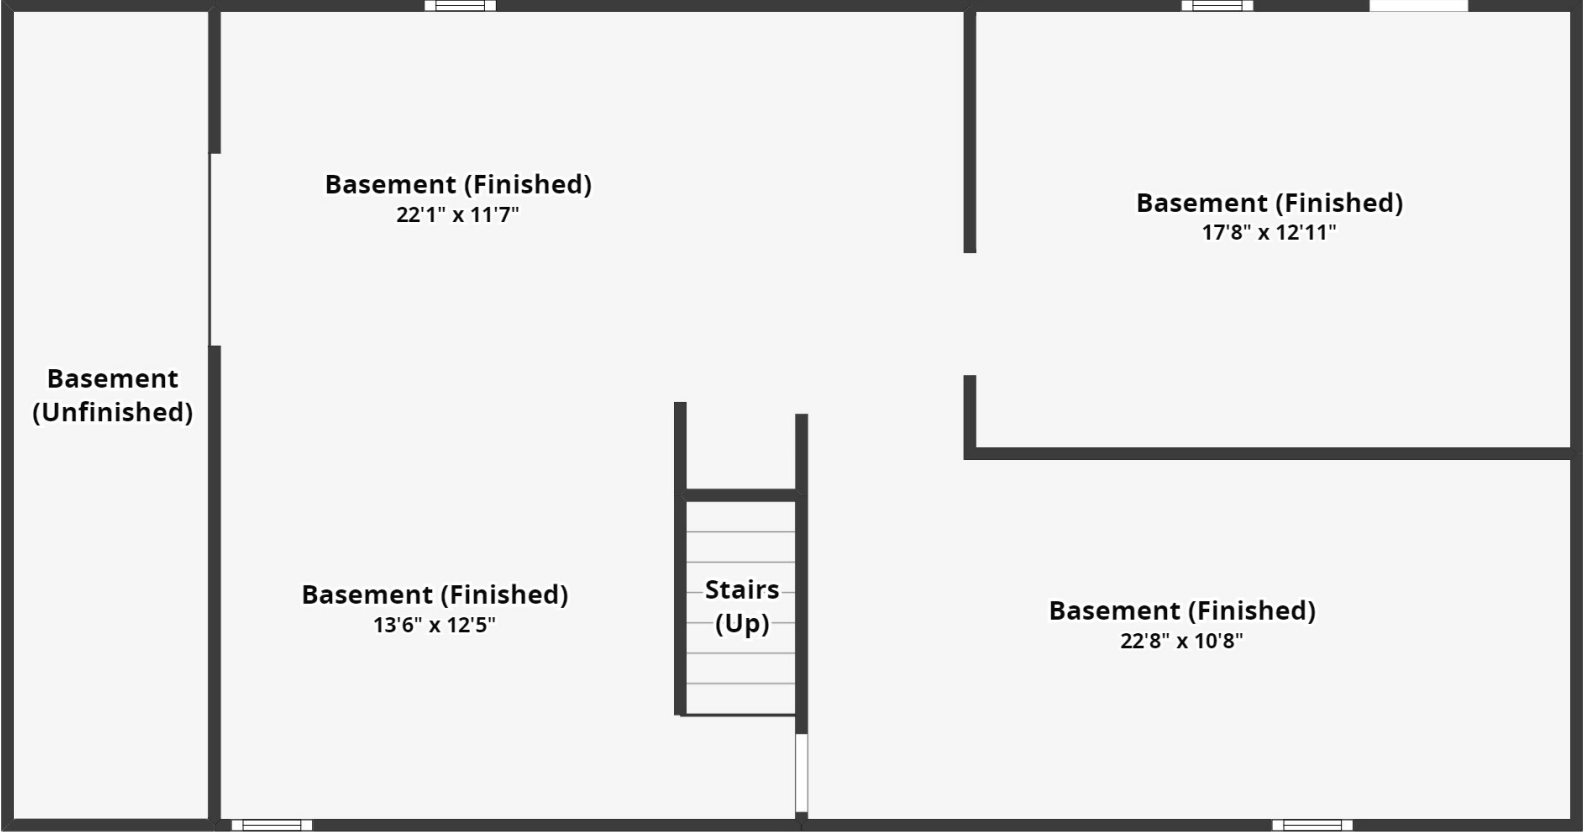

All dimensions are approximate and subject to independent verification

Bedroom
19'10" x 19'6"

Bedroom
23'2" x 19'8"

Closet

Stairs
(Down)

Closet

All dimensions are approximate and subject to independent verification

All dimensions are approximate and subject to independent verification