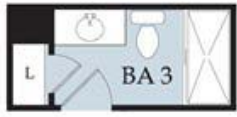

Opt. Corner SGD @ Lanai

Opt. Kitchen Upgrade

Opt. Entry Sidelites

Opt. Owner's Bath #1

Opt. Owner's Bath #2

Opt. Shower ILO Tub @ Bath 2

Opt. Shower ILO Tub @ Bath 3