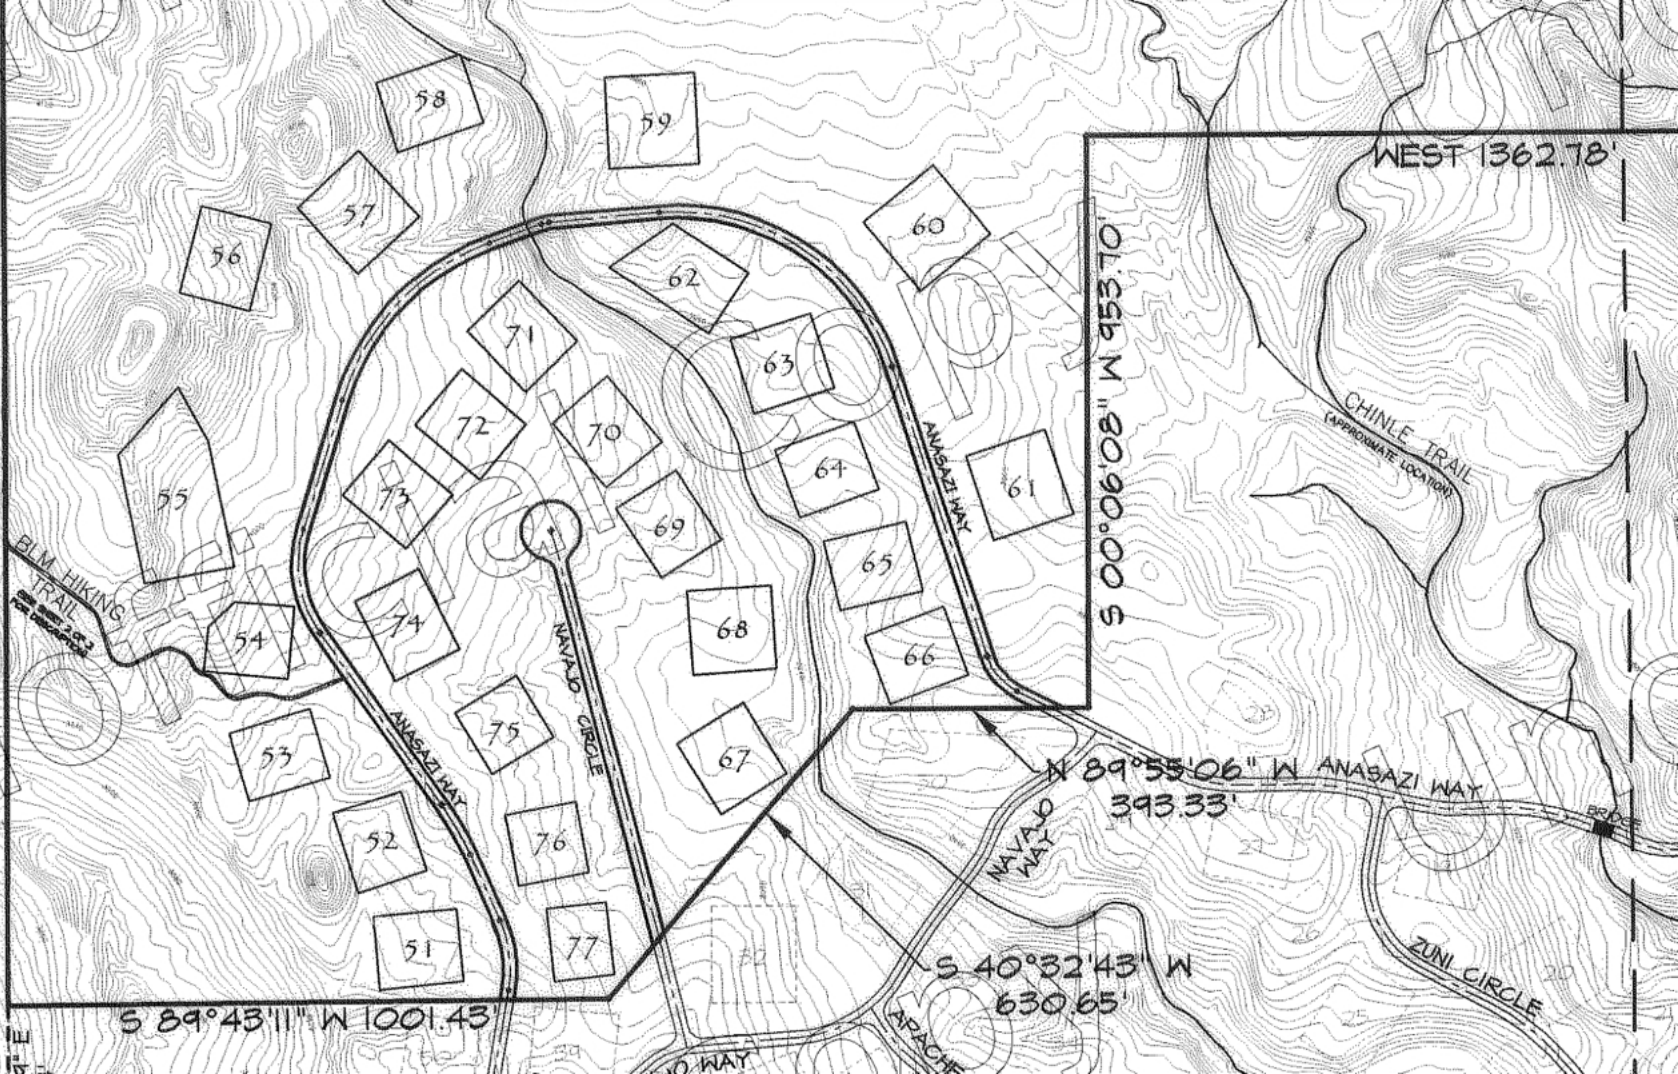

N 00° 01' 59" E 2174.48'

E 1174.48'

BLM HIKING TRAIL (APPROXIMATE LOCATION)

NAVAJO CIRCLE

ANASAZI WAY

NAVAJO WAY

APACHE WAY

ZUNI CIRCLE

CHINLE TRAIL (APPROXIMATE LOCATION)

WEST 1362.78'

S 00° 06' 08" W 953.70'

N 89° 55' 06" W ANASAZI WAY 393.33'

S 40° 32' 43" W 630.65'

S 89° 43' 11" W 1001.43'