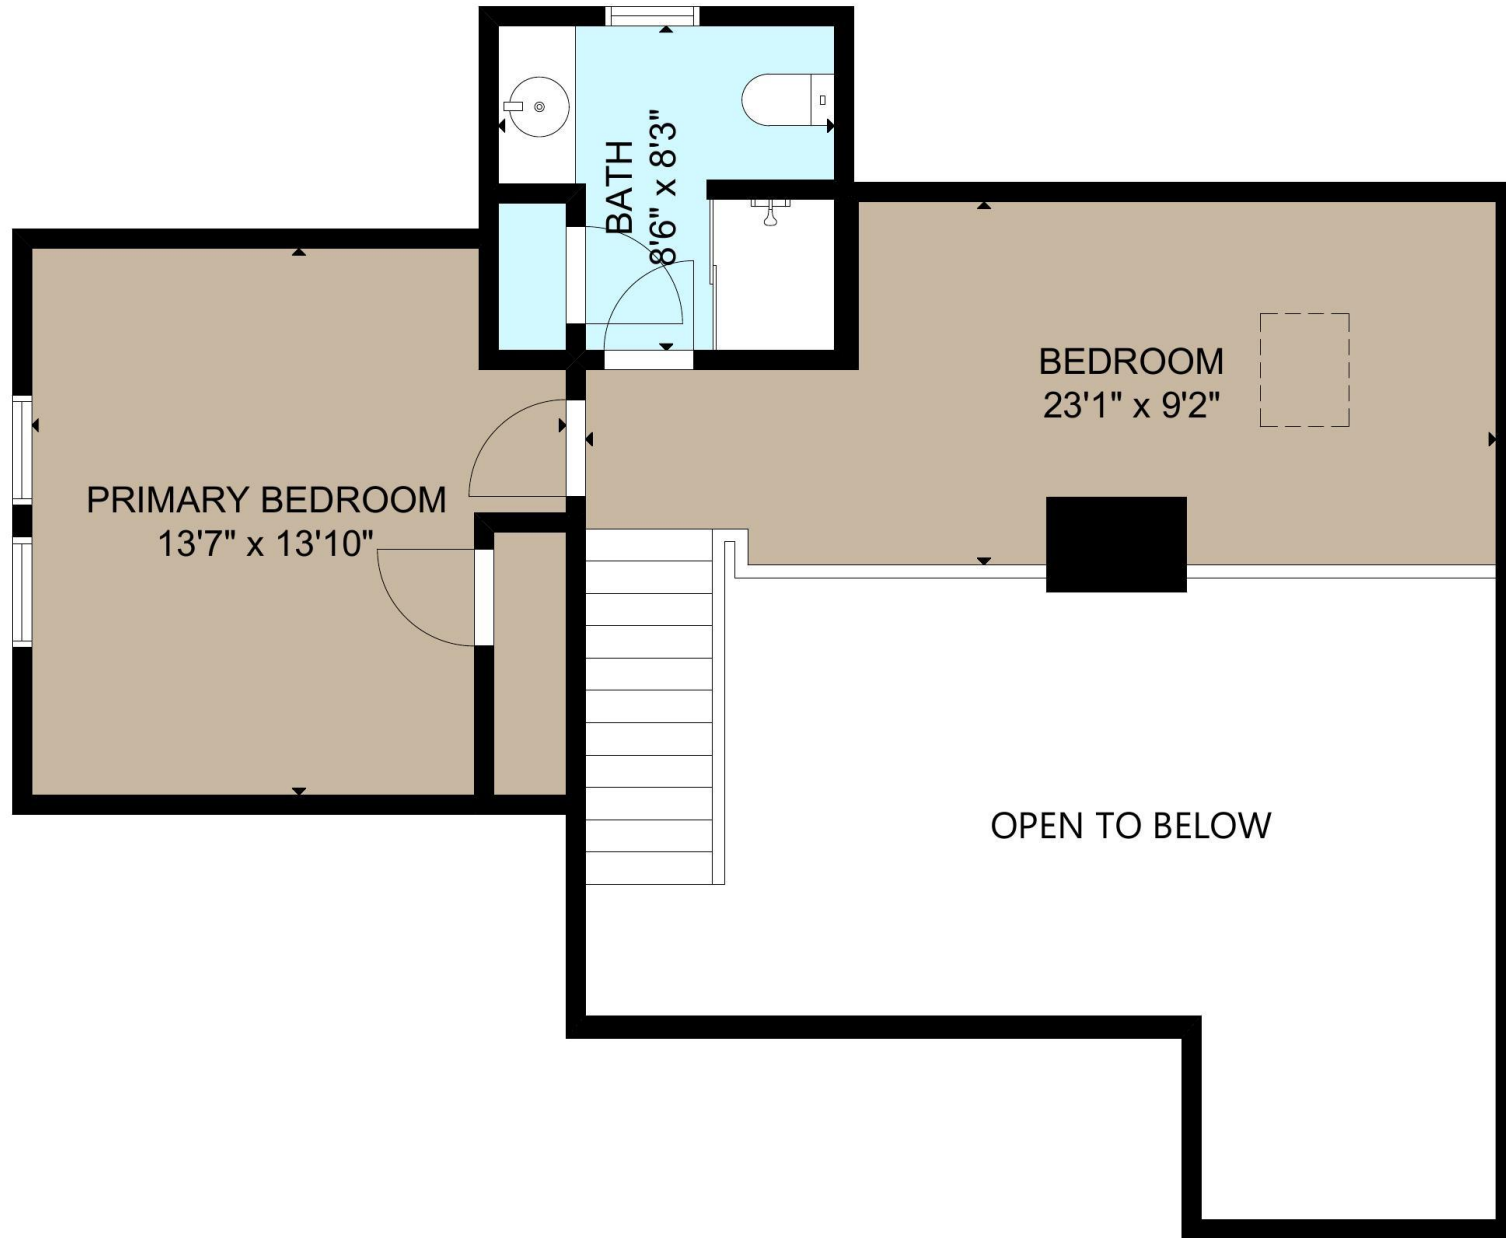

FLOOR 1

GROSS INTERNAL AREA
 TOTAL: 1,987 sq ft
 FLOOR 1: 1,504 sq ft, FLOOR 2: 483 sq ft
 SIZE AND DIMENSIONS ARE APPROXIMATE, ACTUAL MAY VARY.

Floor Plans Courtesy Of www.ListingTunnel.com, Portland, ME

*Although floor plans are generally 99% accurate it is suggested that they be verified.

FLOOR 2

GROSS INTERNAL AREA
TOTAL: 1,987 sq ft
FLOOR 1: 1,504 sq ft, FLOOR 2: 483 sq ft
SIZE AND DIMENSIONS ARE APPROXIMATE, ACTUAL MAY VARY.

Floor Plans Courtesy Of www.ListingTunnel.com, Portland, ME

*Although floor plans are generally 99% accurate it is suggested that they be verified.