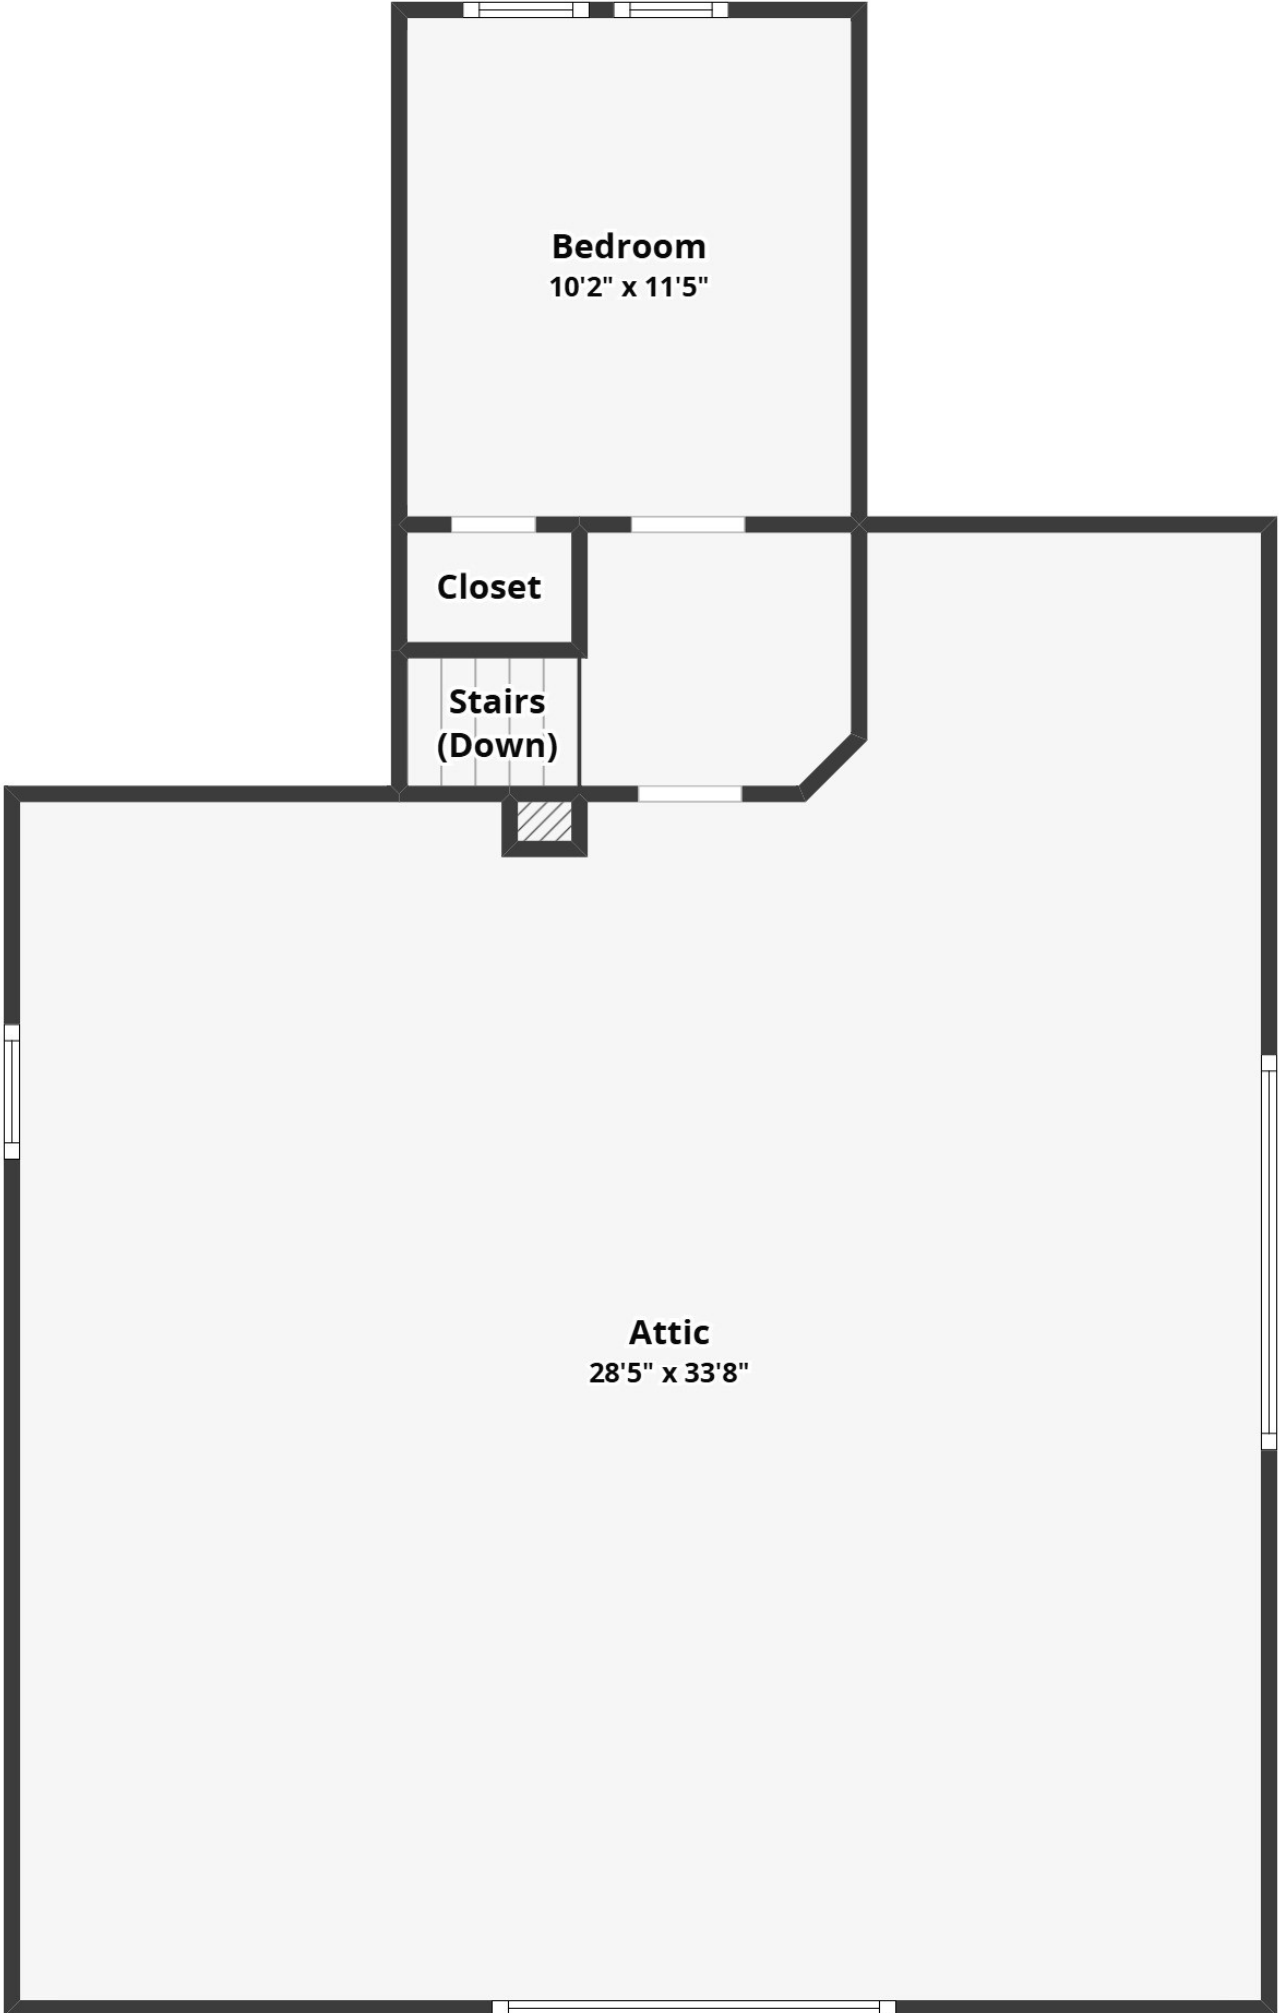

All dimensions are approximate and subject to independent verification

**Kitchen**  
10'11" x 14'0"

Closet

**Bathroom**  
7'8" x 8'0"

Closet

Closet

Closet

Closet

**Bedroom**  
16'7" x 11'7"

**Bedroom**  
12'3" x 12'8"

**Bedroom**  
12'0" x 16'7"

Stairs (Up)

Stairs (Down)

**Living Room**  
14'8" x 26'7"

**Office**  
13'8" x 9'7"

**Bedroom**  
10'2" x 11'5"

**Closet**

**Stairs**  
**(Down)**

**Attic**  
28'5" x 33'8"