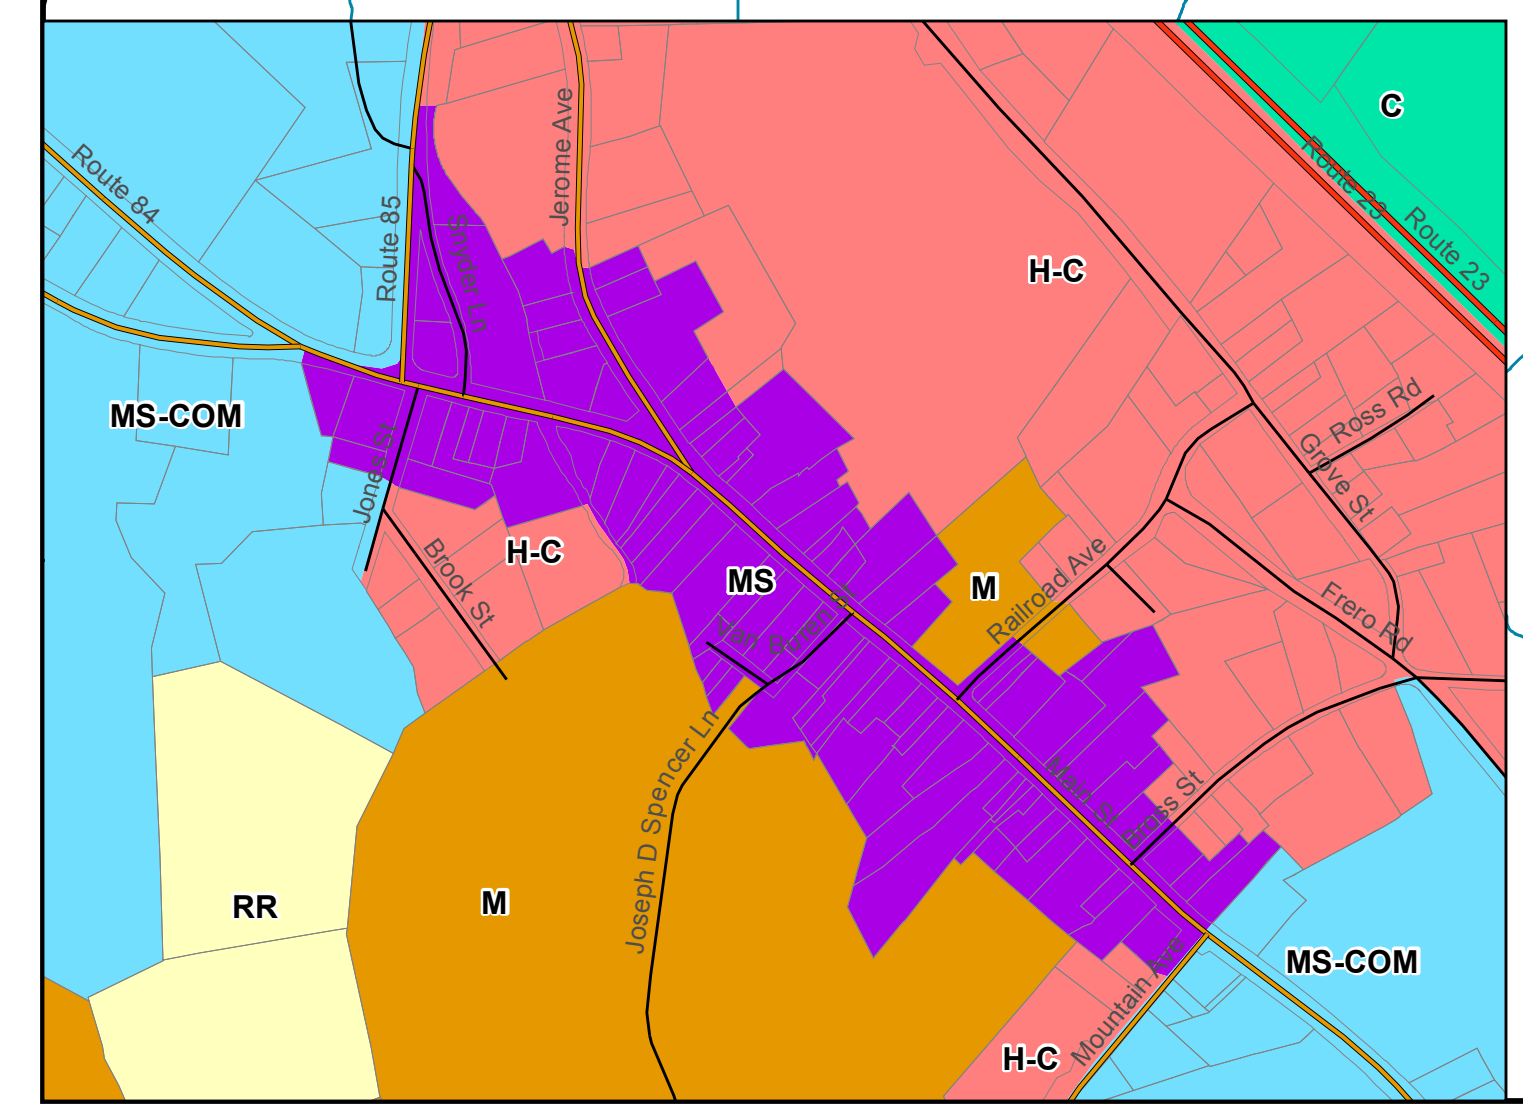

Town of Cairo

Greene County, NY

Official Town of Cairo Zoning Map

Adopted June 6, 2017

Legend

- Town Boundary
- Catskill Park Boundary
- Property Boundaries
- Water
- Streams
- **Zoning Districts**
- **Hamlet Districts**
- H-C: Hamlet - Cairo
- MS: Main Street
- **Commercial/Mixed Use Districts**
- COM: Commercial
- C-MU: Commercial Mixed Use
- MS-COM: Main Street Commercial
- **Residential Districts**
- RR: Rural Residential
- MT: Mountain District
- **Other Districts**
- M: Municipal
- Adult Use Designated Area

Main Street

Don Meltz
Planning and GIS
don@donmeltz.com
P. O. Box 205 - 1583 Route 9
Columbiaville, NY 12050
Office/Voicemail: 518-945-8088
Home Office: 518-799-5412
Mobile Office: 518-929-4806
www.donmeltz.com