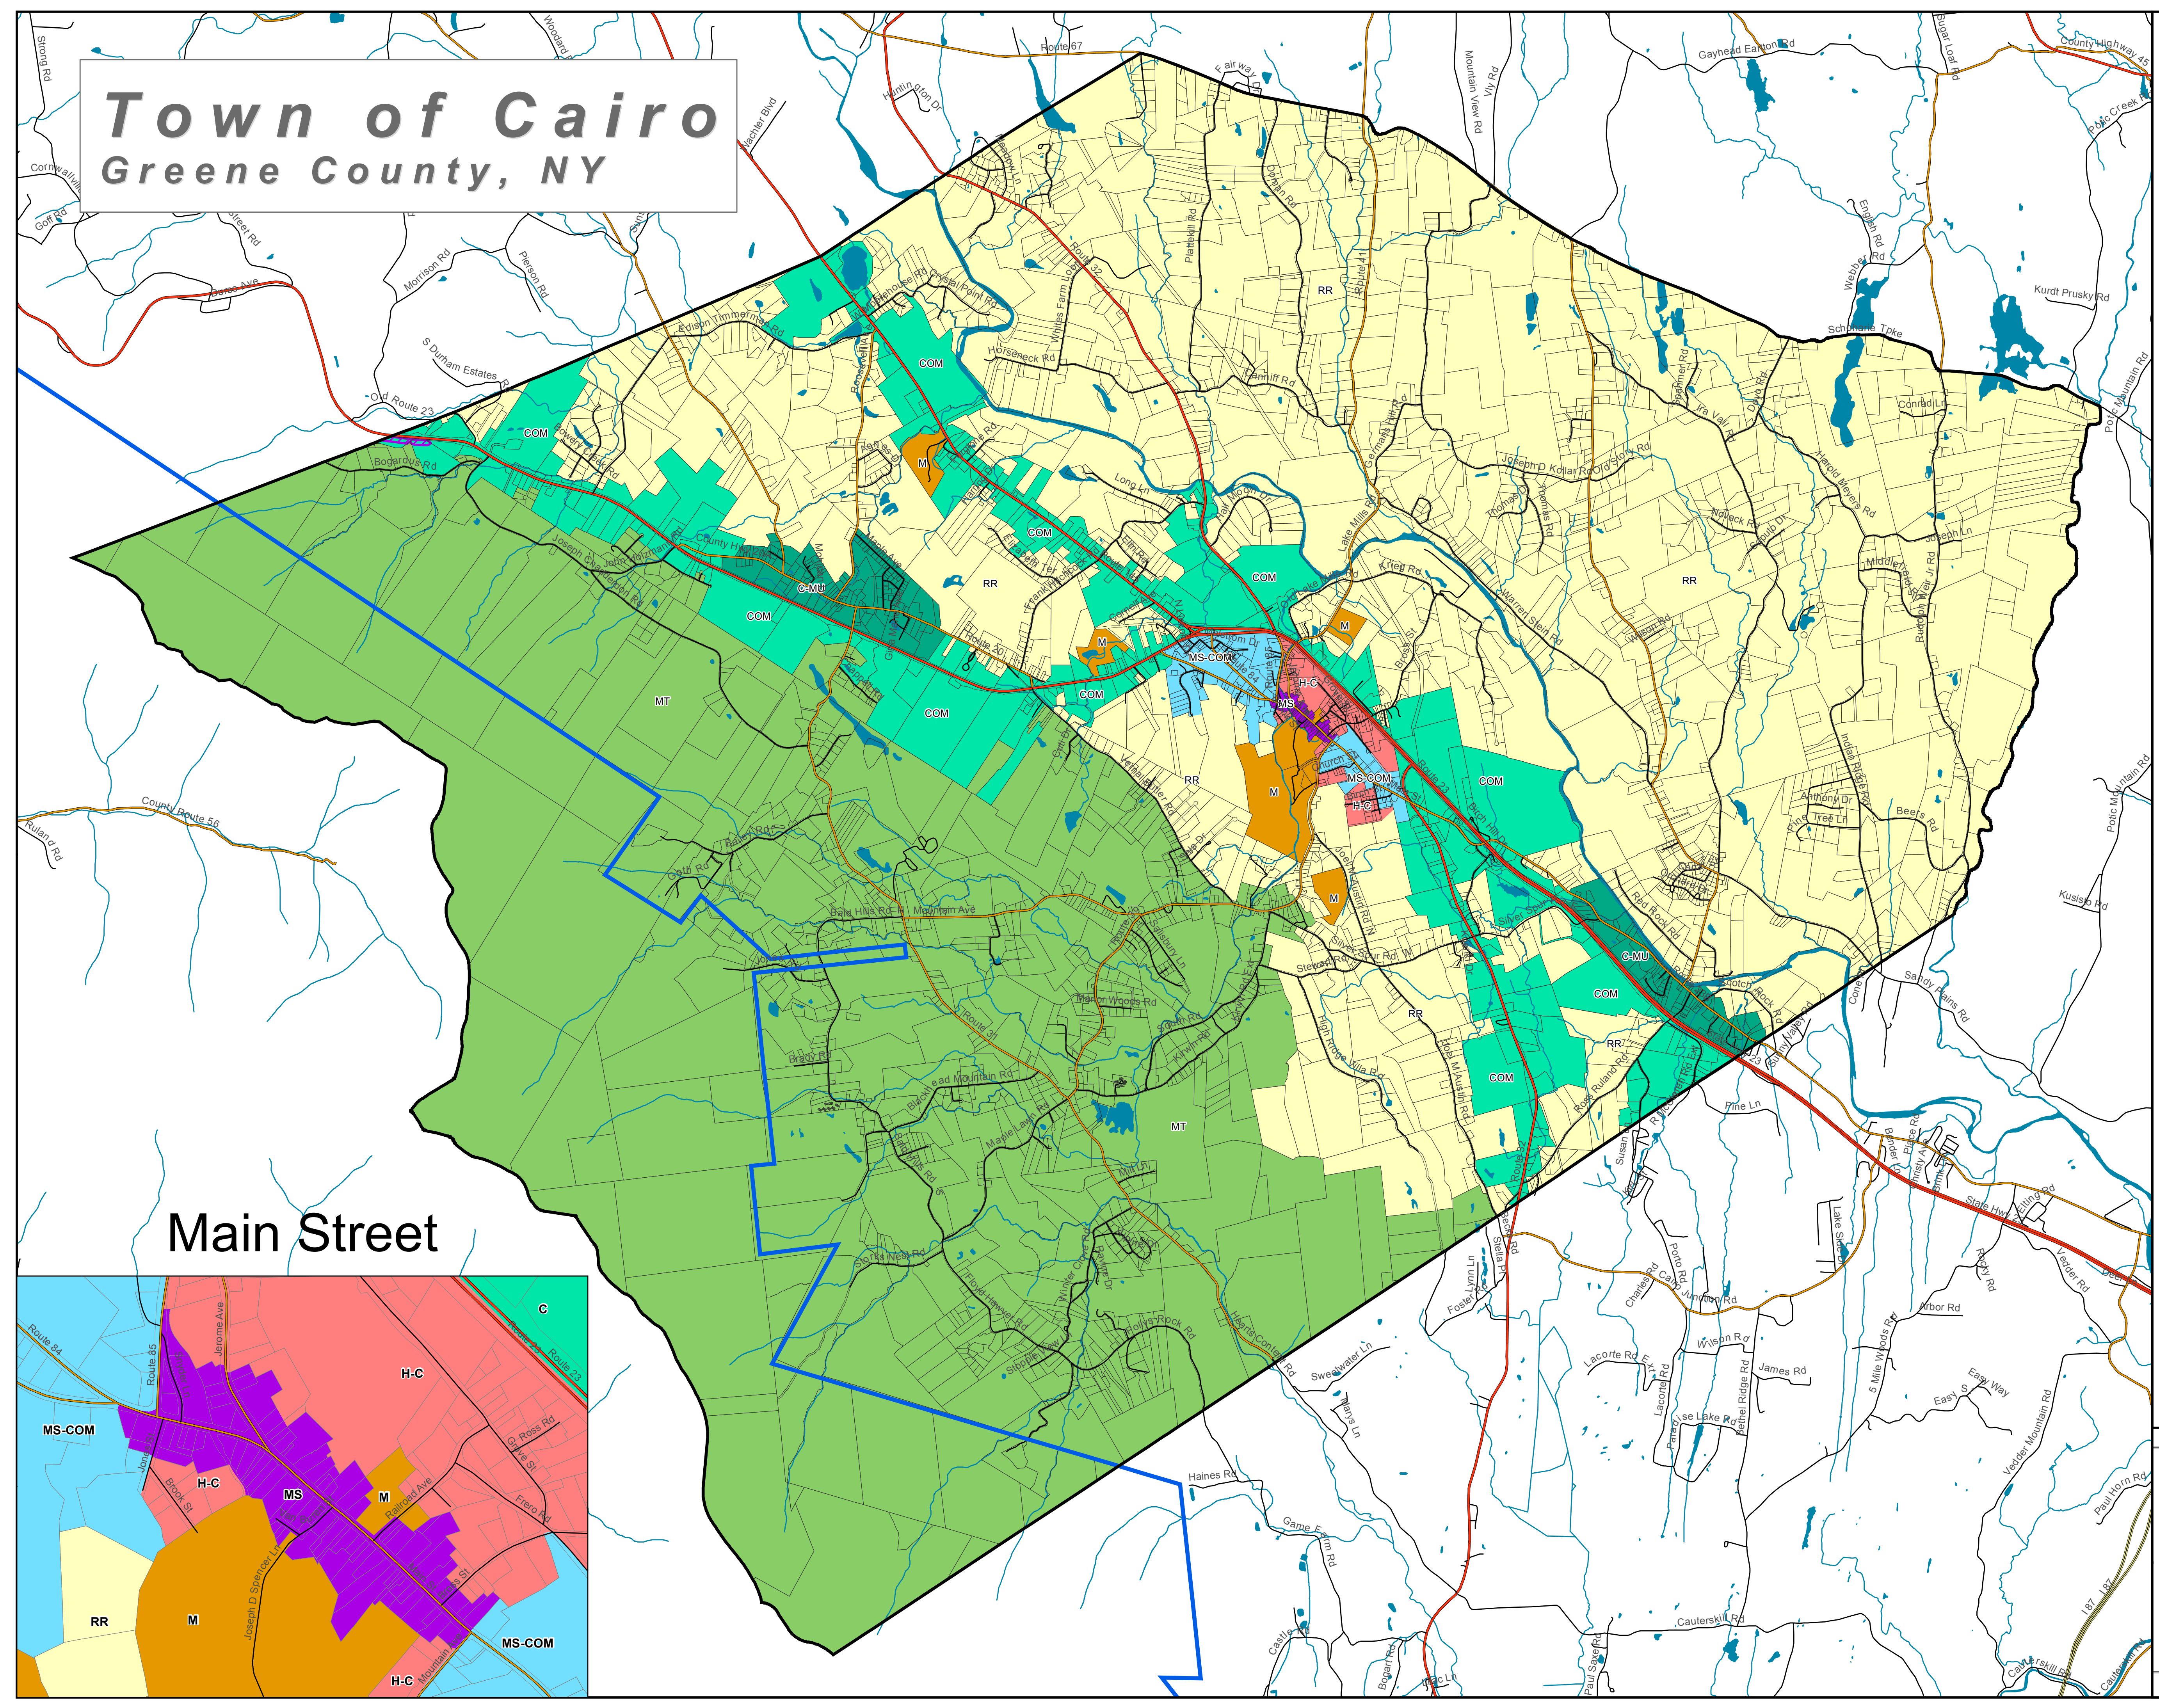

Town of Cairo

Greene County, NY

Official Town of Cairo Zoning Map

Adopted June 6, 2017

Legend

- Town Boundary
- Catskill Park Boundary
- Property Boundaries
- Water
- Streams
- **Zoning Districts**
- **Hamlet Districts**
- H-C: Hamlet - Cairo
- MS: Main Street
- **Commercial/Mixed Use Districts**
- COM: Commercial
- C-MU: Commercial Mixed Use
- MS-COM: Main Street Commercial
- **Residential Districts**
- RR: Rural Residential
- MT: Mountain District
- **Other Districts**
- M: Municipal
- Adult Use Designated Area

Main Street

Don Meltz
Planning and GIS
don@donmeltz.com
P. O. Box 205 - 1583 Route 9
Columbiaville, NY 12050
Office/Voicemail: 518-945-8088
Home Office: 518-799-5412
Mobile Office: 518-929-4806
www.donmeltz.com