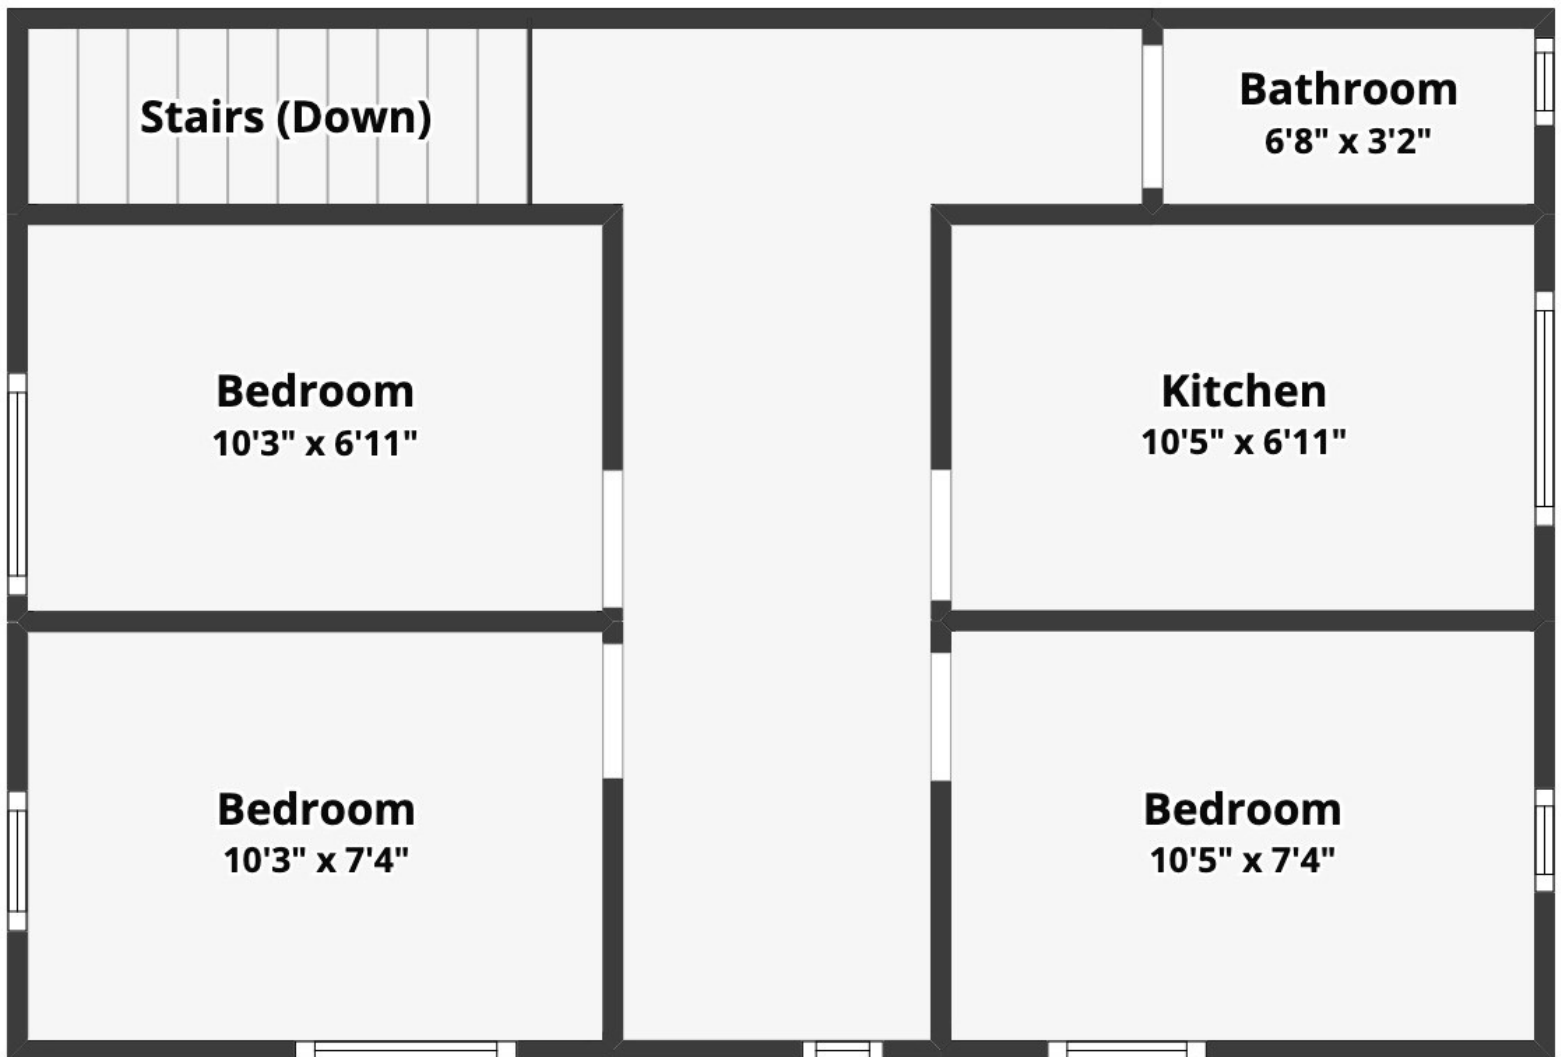

To Home

Main Room (Unfinished)
25'6" x 33'11"

All dimensions are approximate and subject to independent verification

All dimensions are approximate and subject to independent verification

To Home

All dimensions are approximate and subject to independent verification