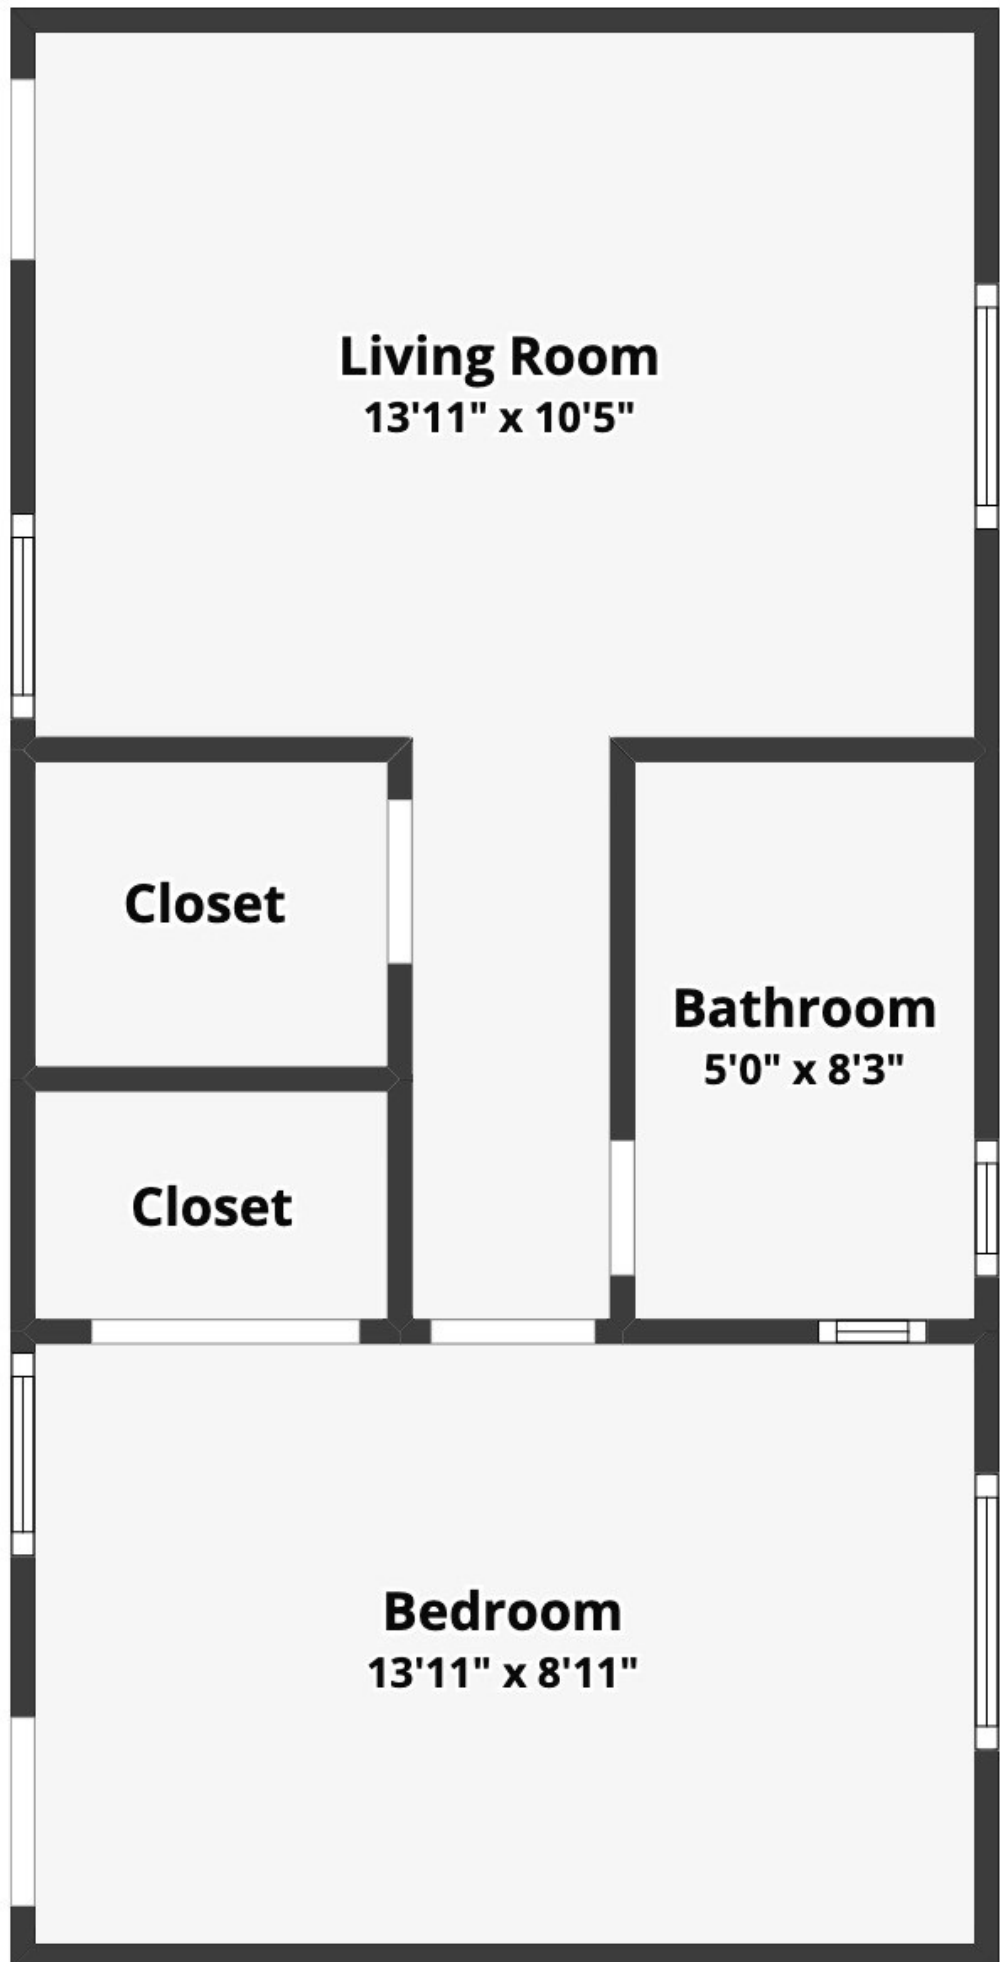

To Home

Main Room (Unfinished)
25'6" x 33'11"

All dimensions are approximate and subject to independent verification

All dimensions are approximate and subject to independent verification

To Home

All dimensions are approximate and subject to independent verification