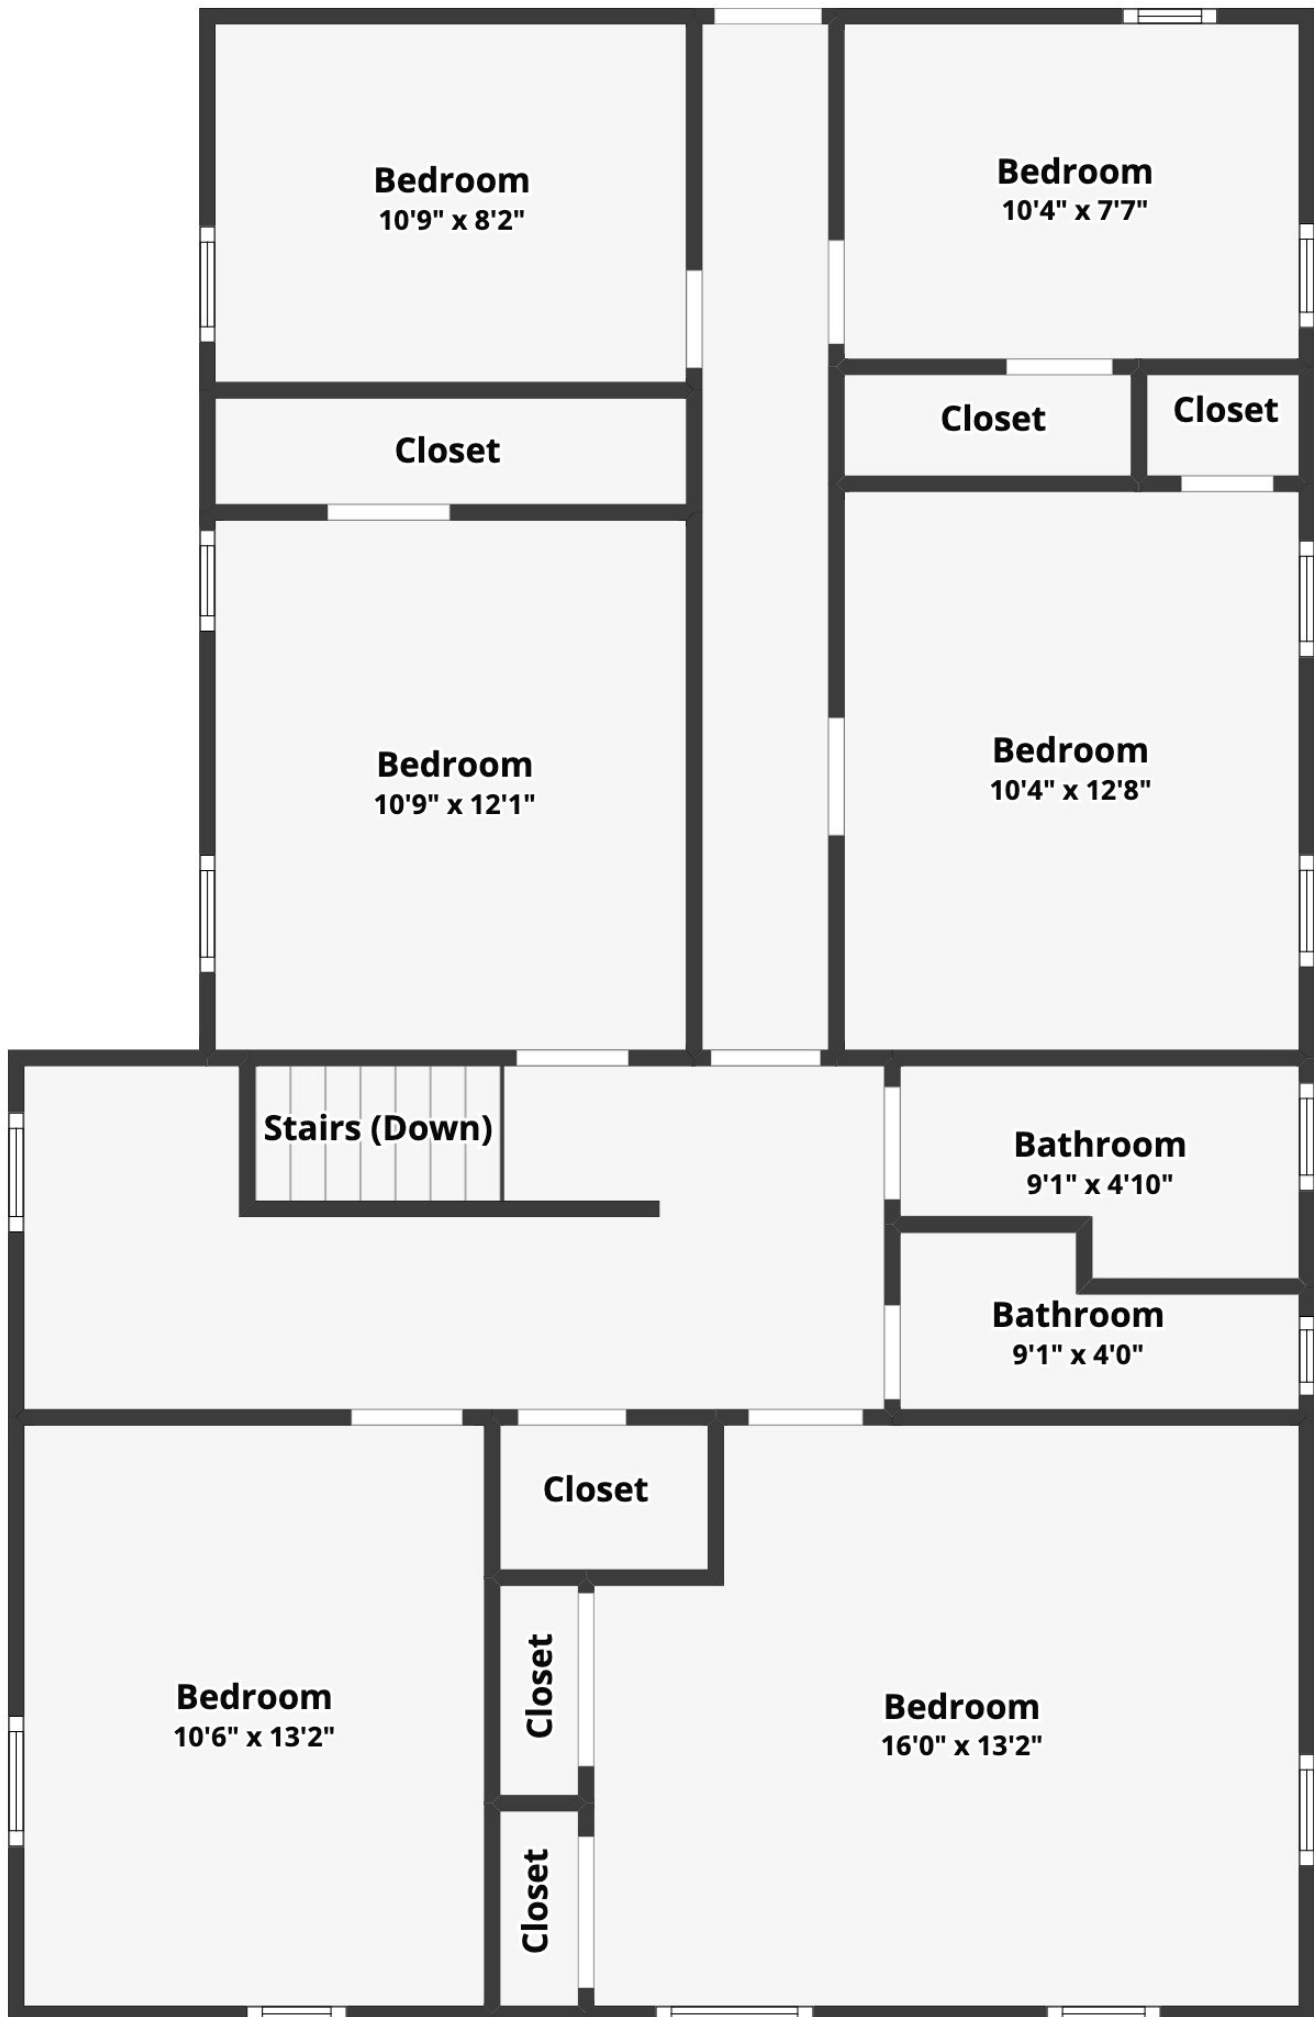

To Home

Main Room (Unfinished)
25'6" x 33'11"

All dimensions are approximate and subject to independent verification

All dimensions are approximate and subject to independent verification

To Home

All dimensions are approximate and subject to independent verification