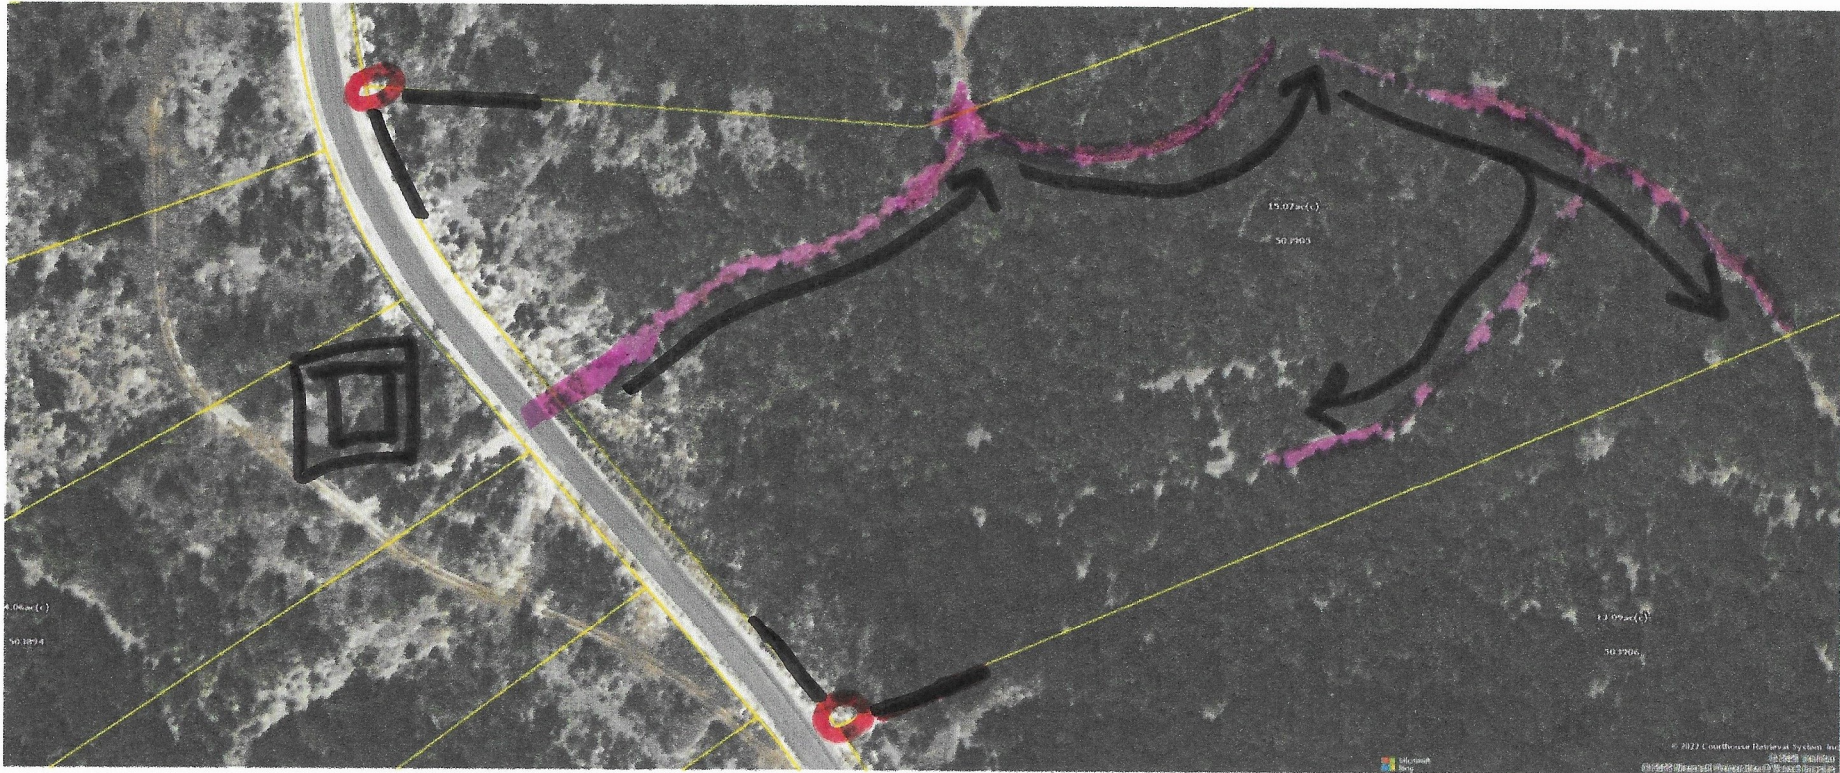

Map for Parcel Address: Pr 2771 Mico, TX 78056 Parcel ID: R76362

☐ = GPS 987 Private Road 2775
○ = Corner Pins
— = Trailhead