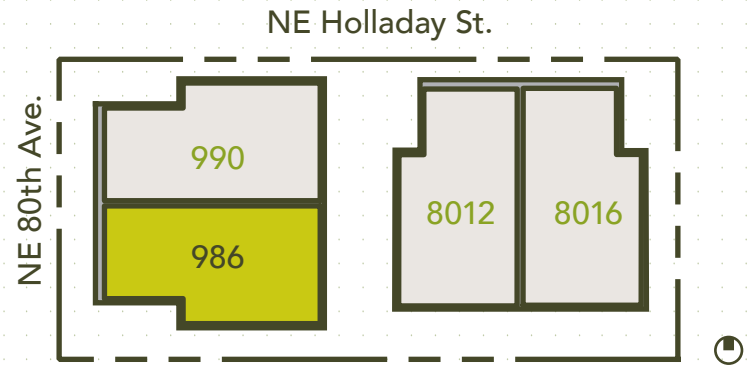

PROJECT

SISU

986 NE 80TH AVE.

LEVEL 01

LEVEL 02