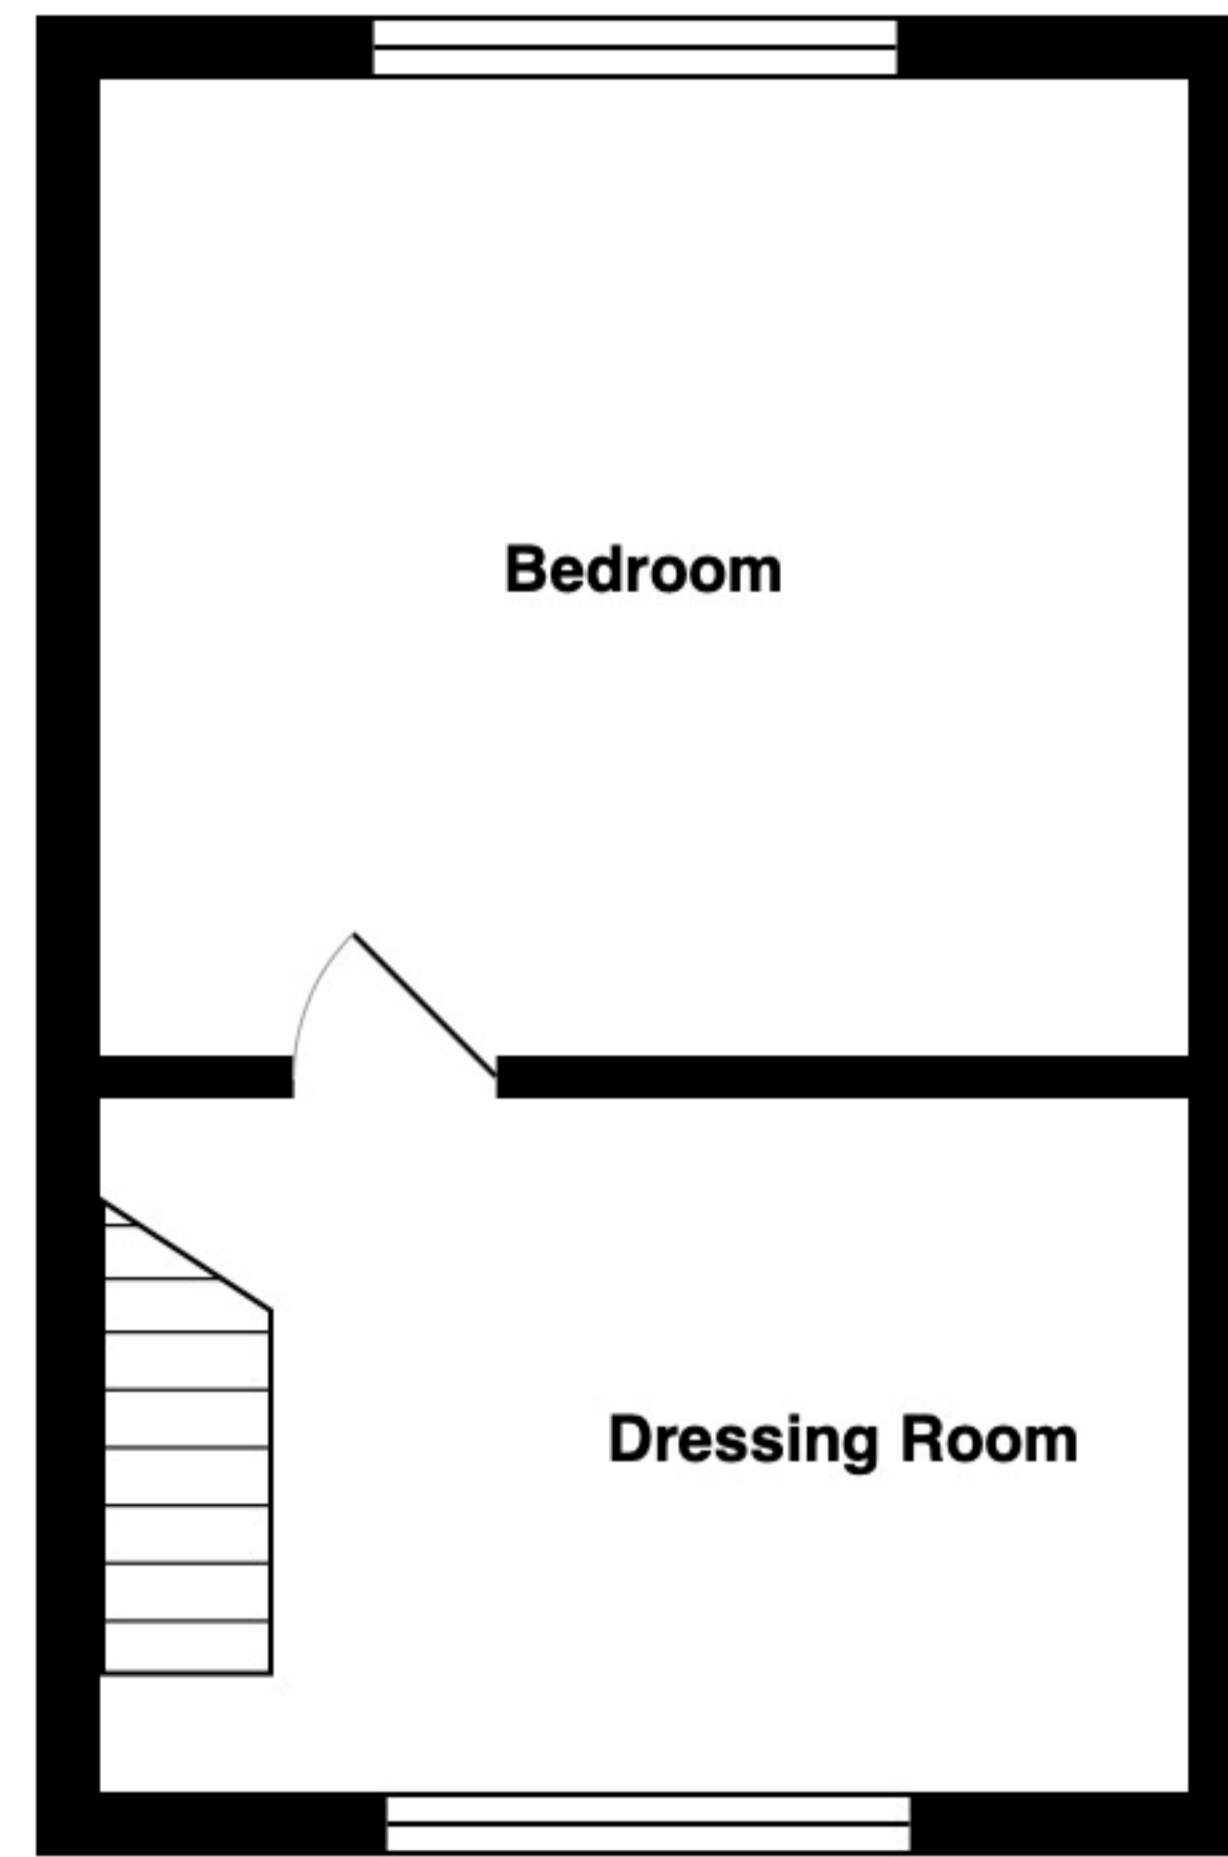

Bluebell Lane, Tytherington, SK10 2JL

Ground Floor

First Floor

Second Floor

Total Approx. Area: 85.6 m² ... 921 ft²

All measurements are approximate and for display purposes only