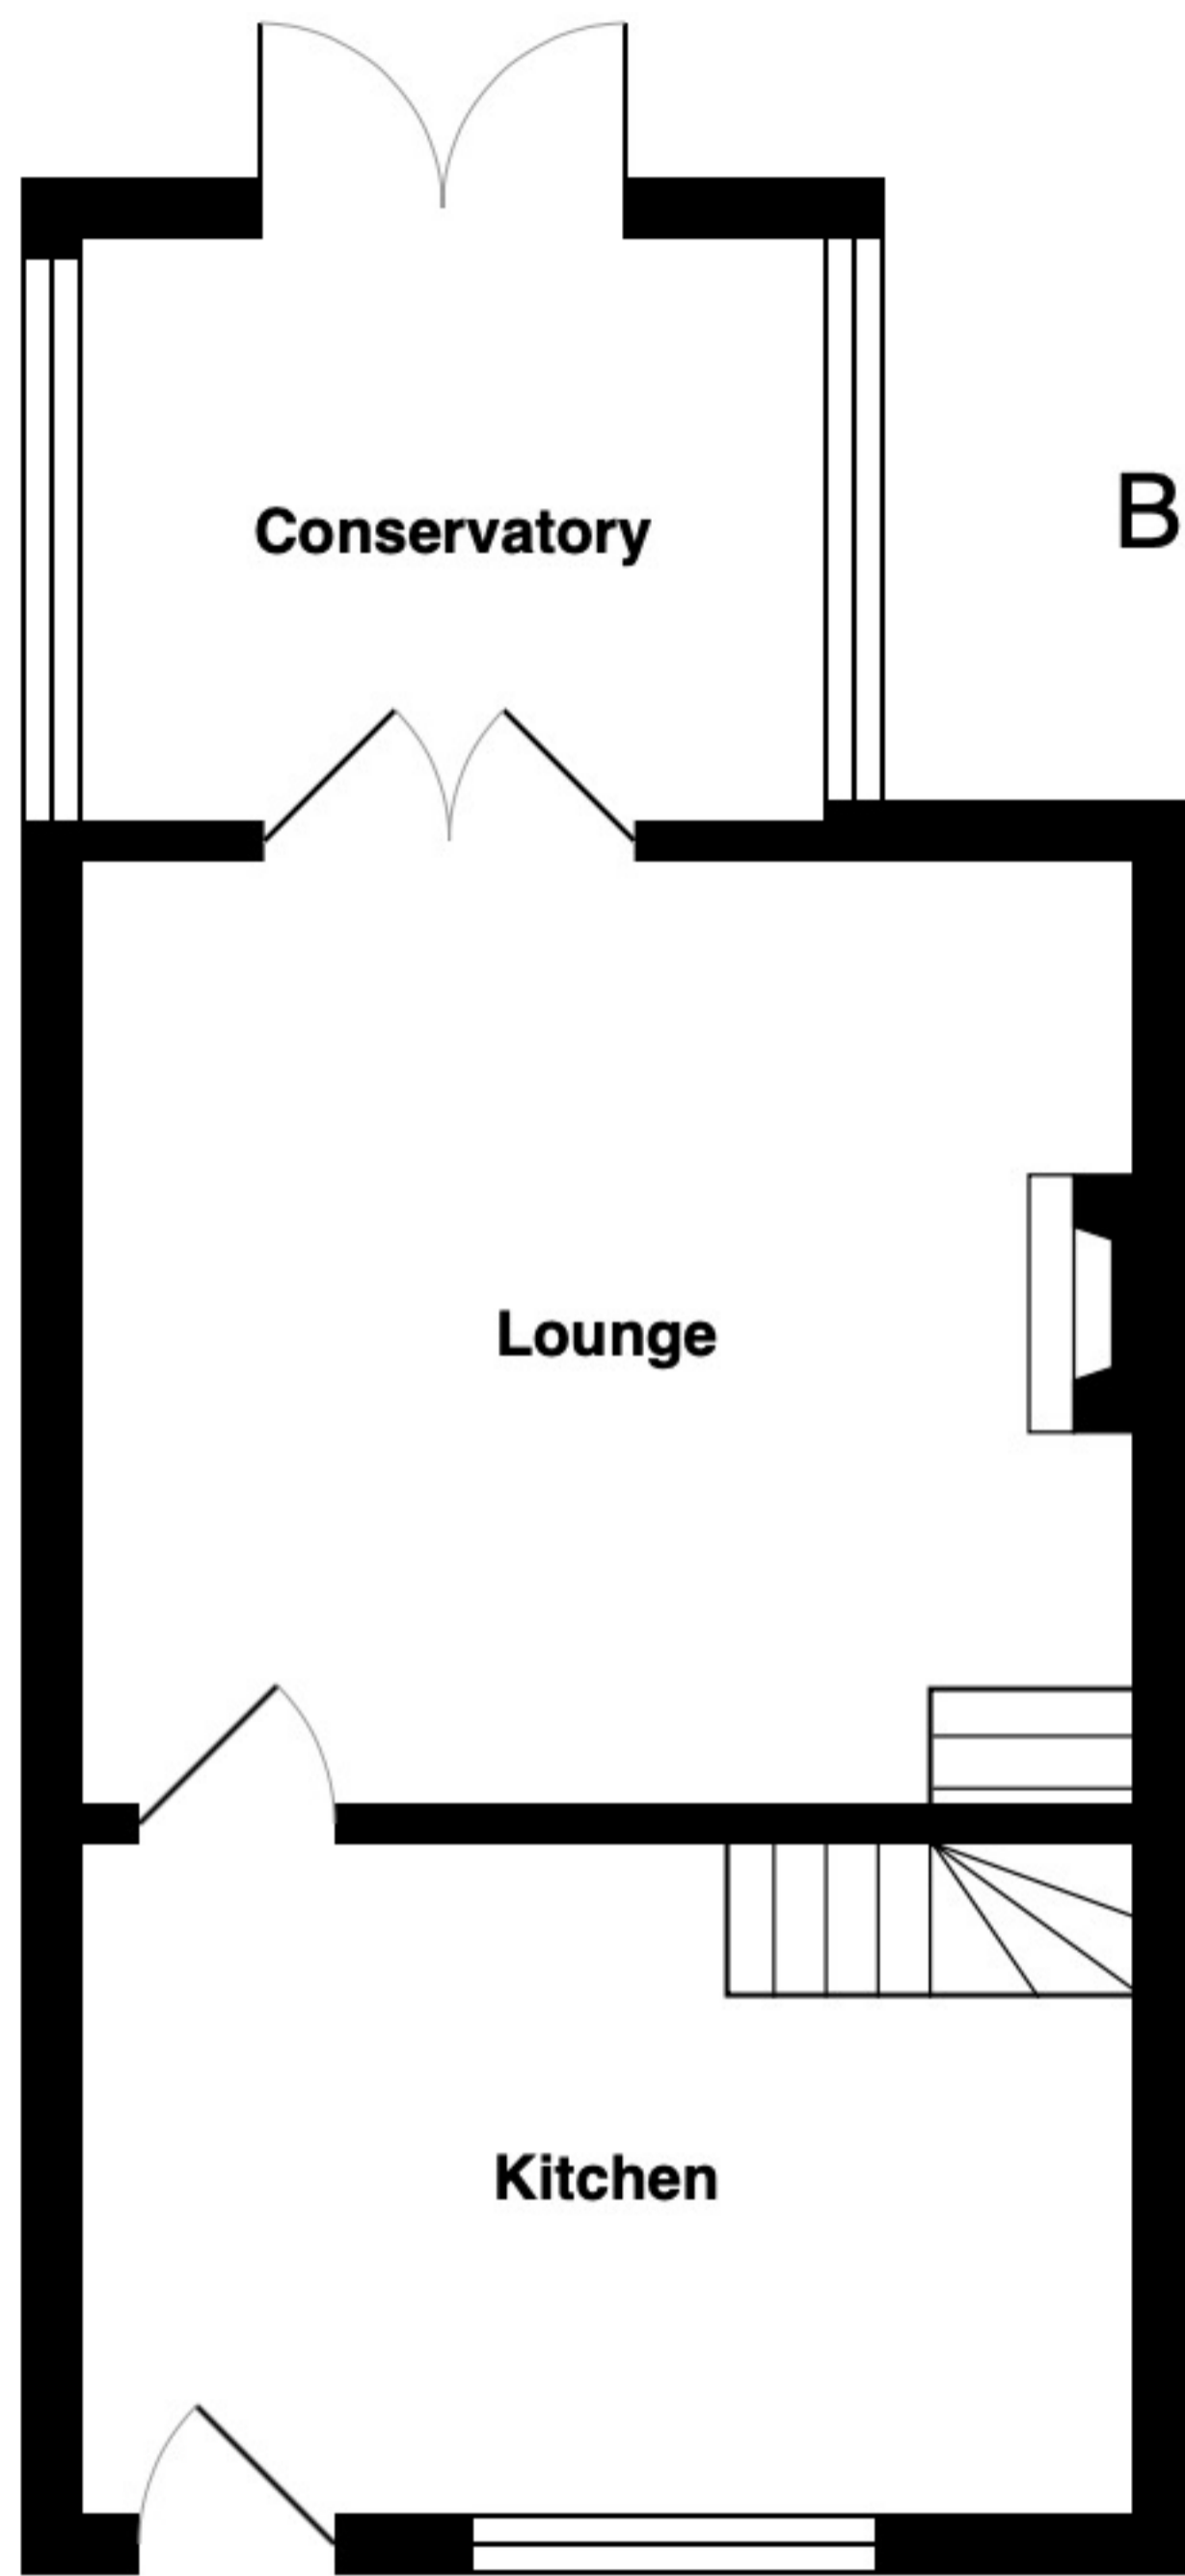

Bluebell Lane, Tytherington, SK10 2JL

Ground Floor

First Floor

Second Floor

Total Approx. Area: 85.6 m² ... 921 ft²

All measurements are approximate and for display purposes only