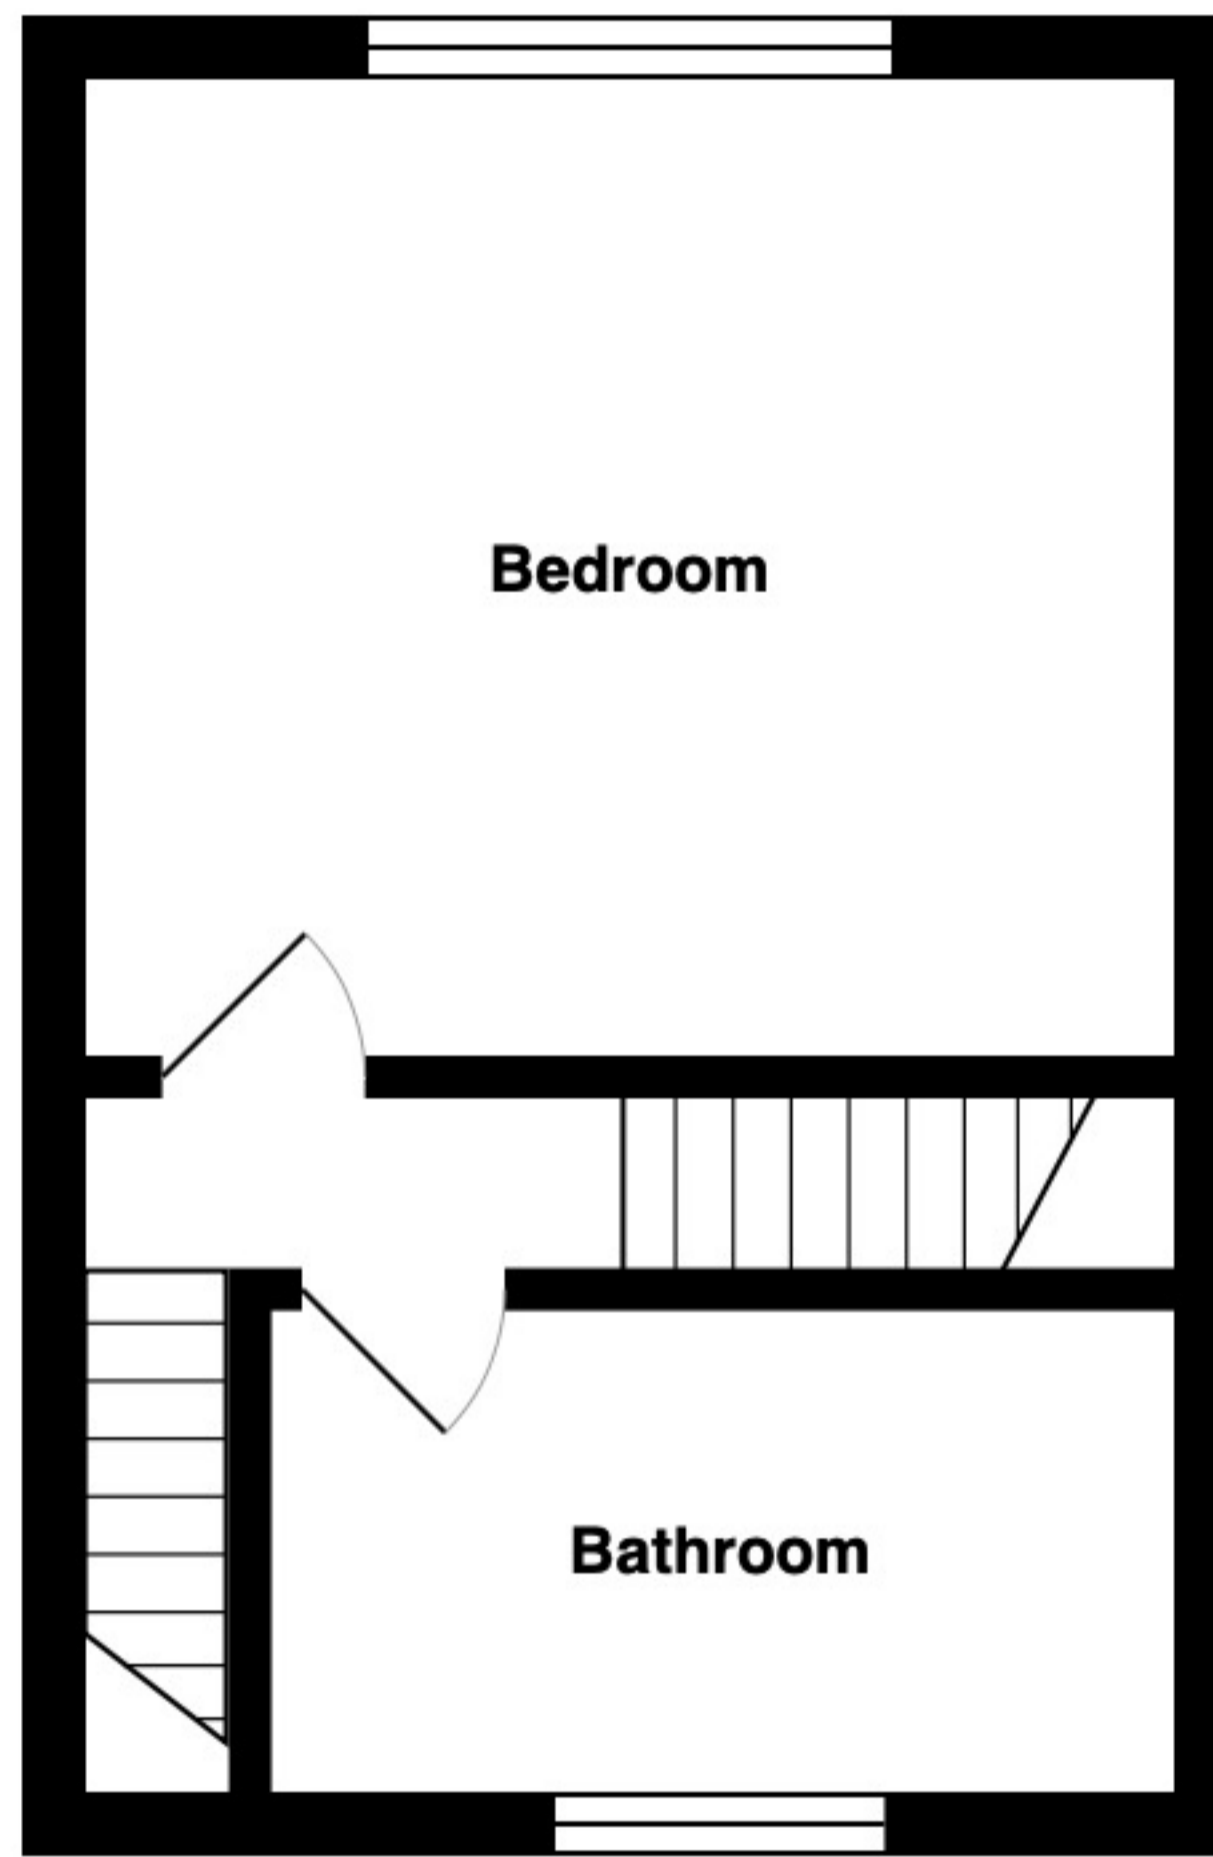

Bluebell Lane, Tytherington, SK10 2JL

Ground Floor

First Floor

Second Floor

Total Approx. Area: 85.6 m² ... 921 ft²

All measurements are approximate and for display purposes only