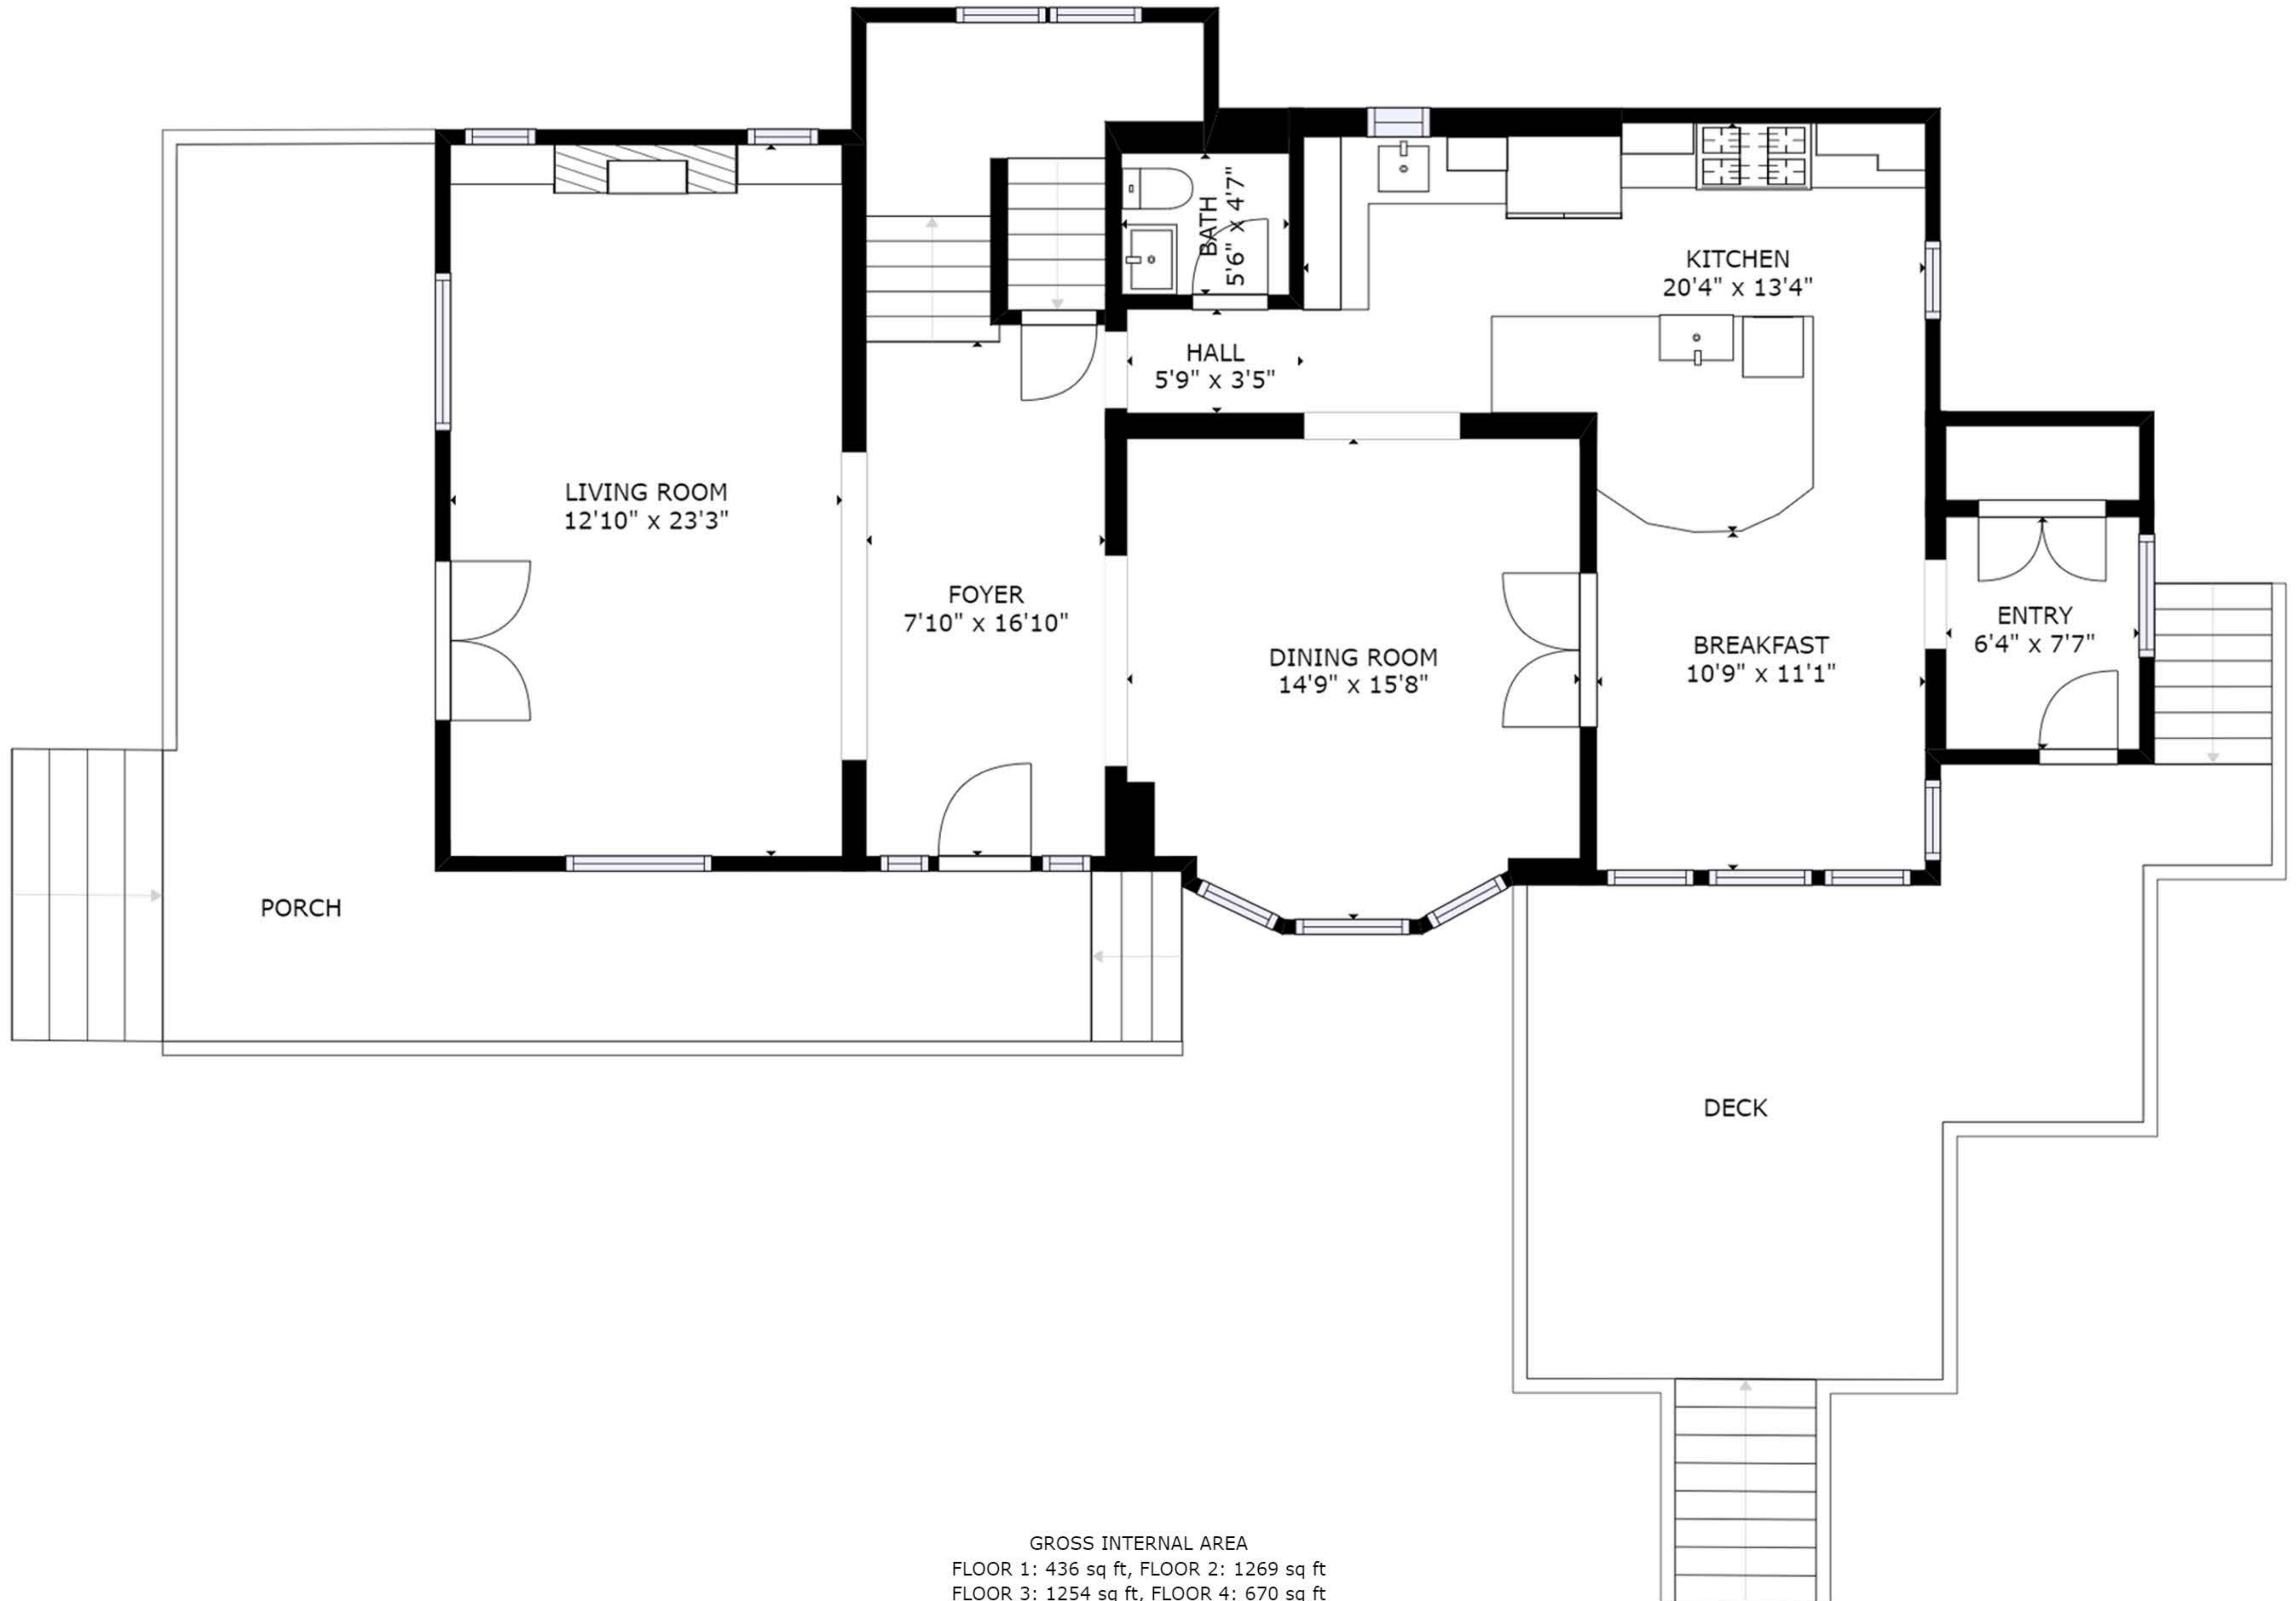

RECREATION ROOM
19'7" x 21'8"

GROSS INTERNAL AREA
FLOOR 1: 436 sq ft, FLOOR 2: 1269 sq ft
FLOOR 3: 1254 sq ft, FLOOR 4: 670 sq ft
TOTAL: 3629 sq ft

SIZES AND DIMENSIONS ARE APPROXIMATE, ACTUAL MAY VARY.

GROSS INTERNAL AREA
 FLOOR 1: 436 sq ft, FLOOR 2: 1269 sq ft
 FLOOR 3: 1254 sq ft, FLOOR 4: 670 sq ft
 TOTAL: 3629 sq ft

SIZES AND DIMENSIONS ARE APPROXIMATE, ACTUAL MAY VARY.

GROSS INTERNAL AREA
 FLOOR 1: 436 sq ft, FLOOR 2: 1269 sq ft
 FLOOR 3: 1254 sq ft, FLOOR 4: 670 sq ft
 TOTAL: 3629 sq ft

SIZES AND DIMENSIONS ARE APPROXIMATE, ACTUAL MAY VARY.

GROSS INTERNAL AREA
 FLOOR 1: 436 sq ft, FLOOR 2: 1269 sq ft
 FLOOR 3: 1254 sq ft, FLOOR 4: 670 sq ft
 TOTAL: 3629 sq ft

SIZES AND DIMENSIONS ARE APPROXIMATE, ACTUAL MAY VARY.