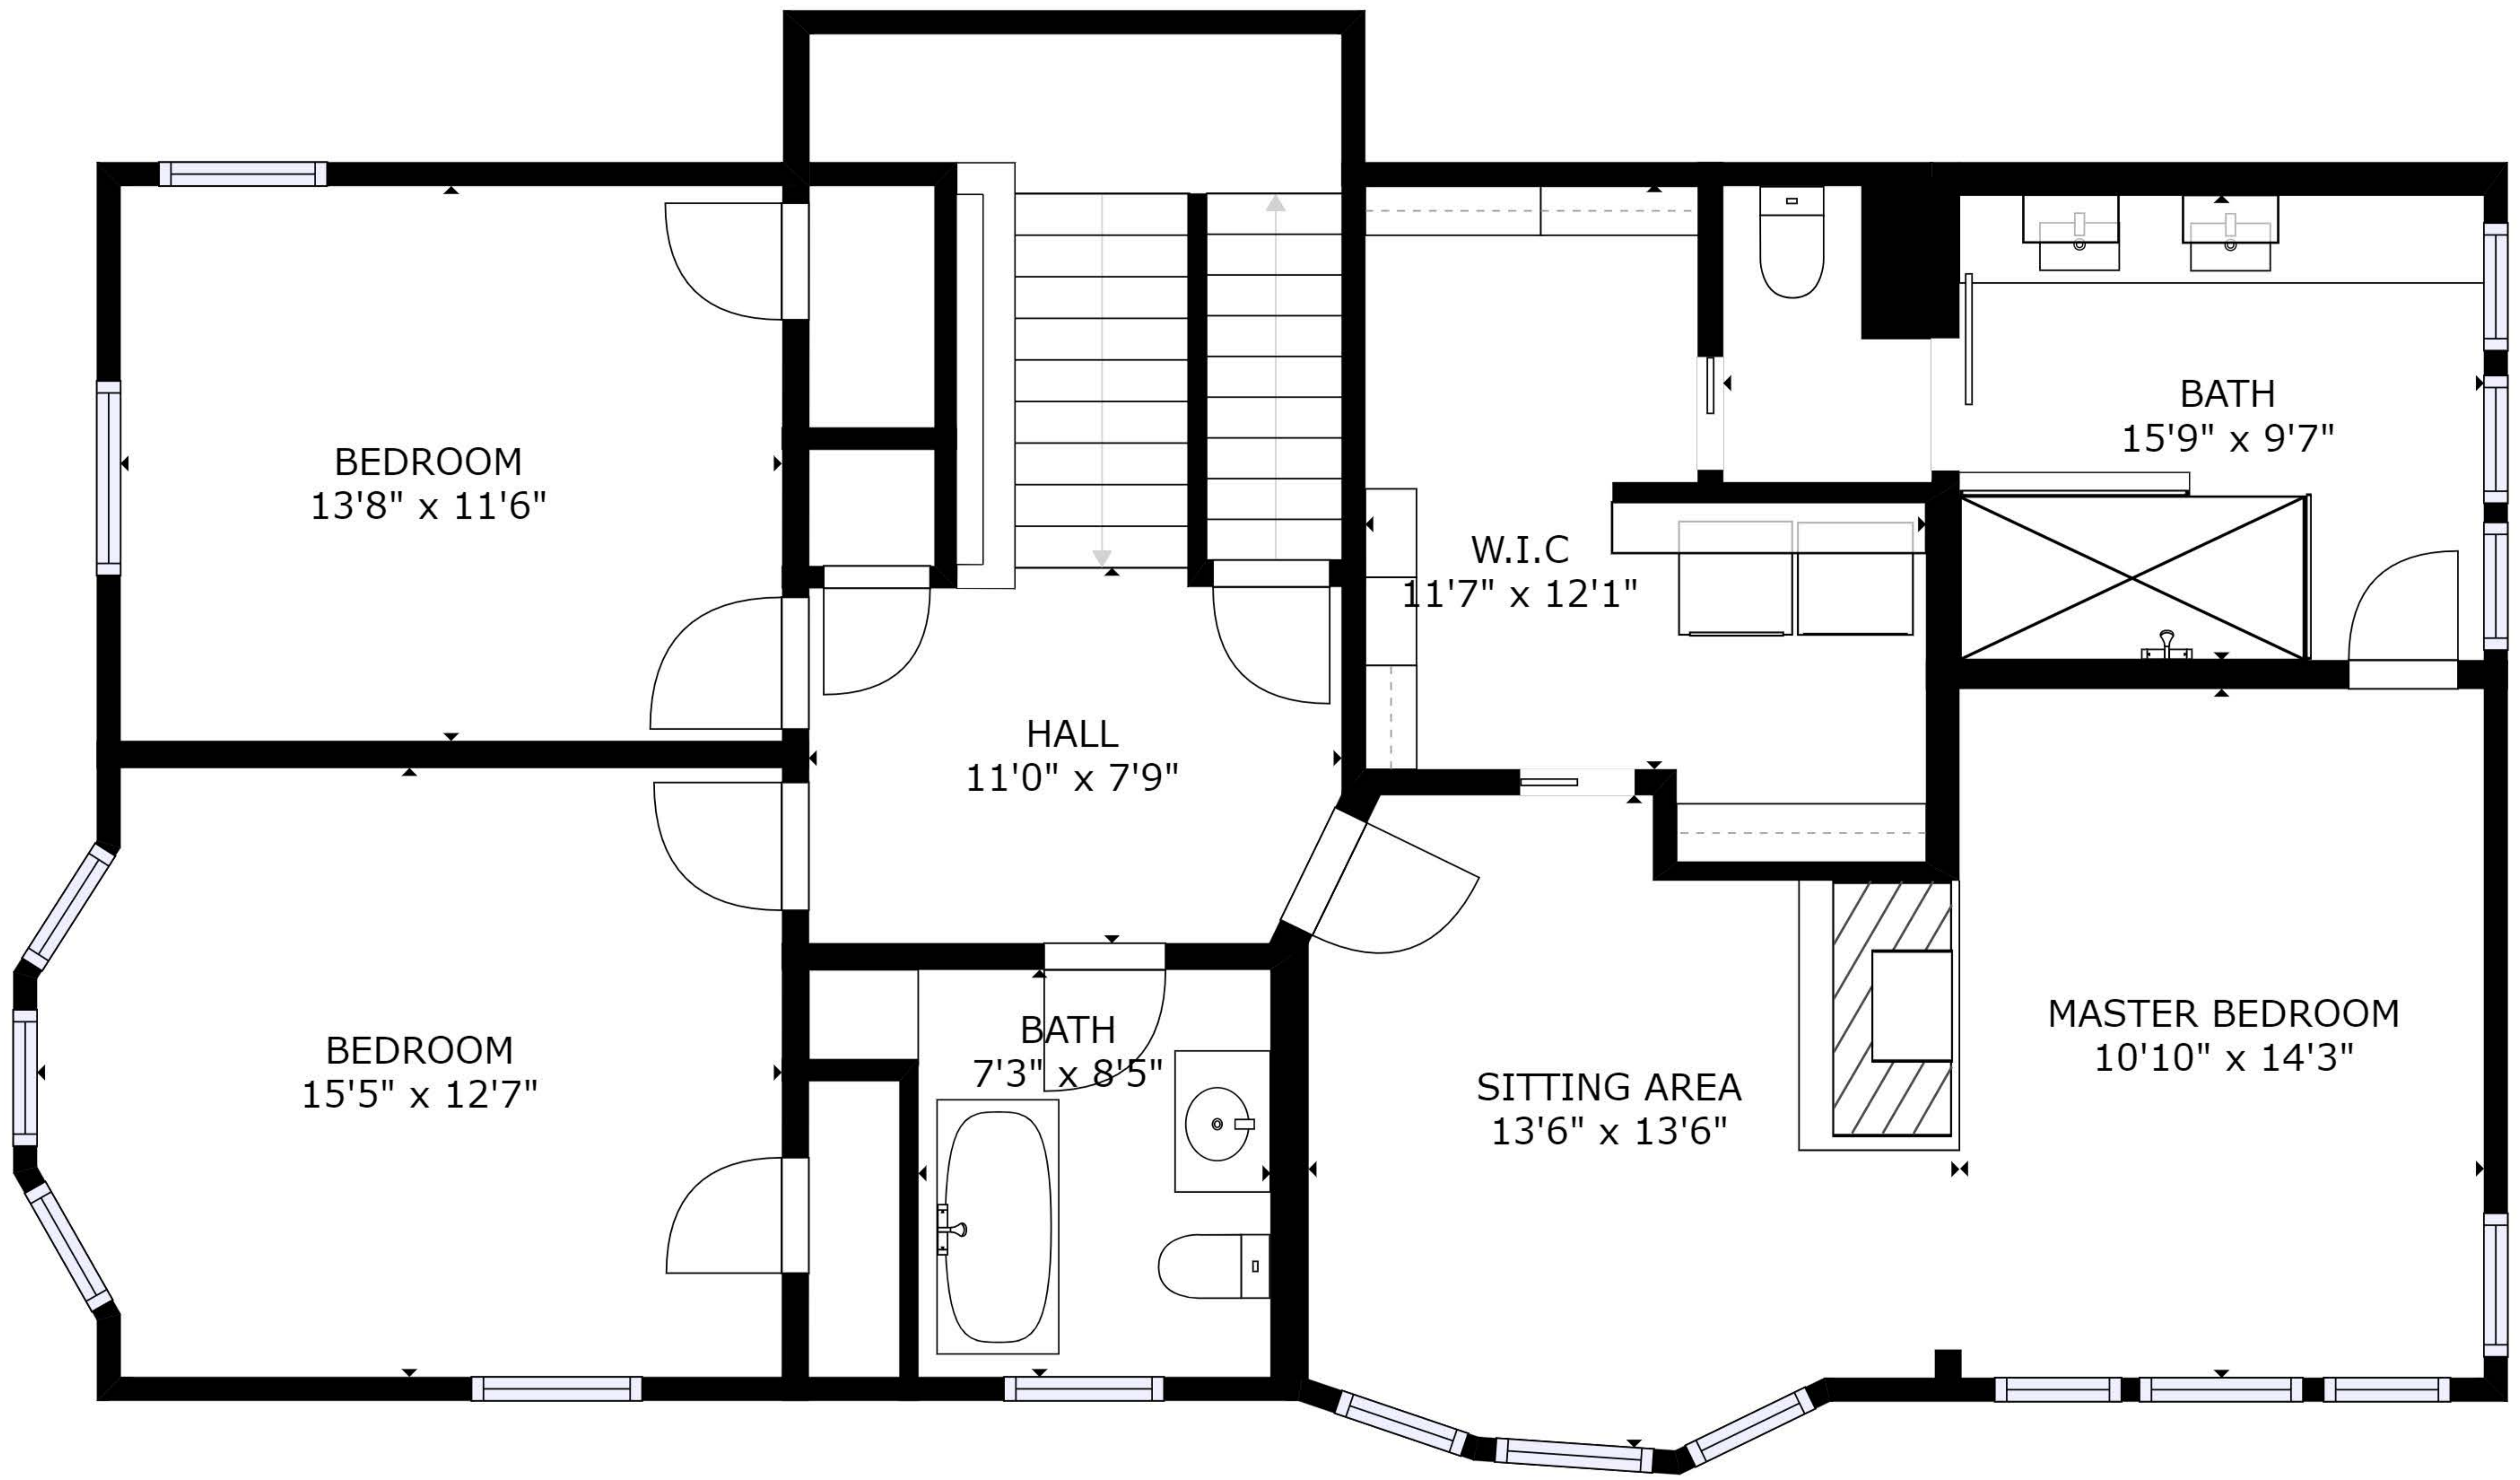

RECREATION ROOM
19'7" x 21'8"

GROSS INTERNAL AREA
FLOOR 1: 436 sq ft, FLOOR 2: 1269 sq ft
FLOOR 3: 1254 sq ft, FLOOR 4: 670 sq ft
TOTAL: 3629 sq ft

SIZES AND DIMENSIONS ARE APPROXIMATE, ACTUAL MAY VARY.

GROSS INTERNAL AREA
 FLOOR 1: 436 sq ft, FLOOR 2: 1269 sq ft
 FLOOR 3: 1254 sq ft, FLOOR 4: 670 sq ft
 TOTAL: 3629 sq ft

SIZES AND DIMENSIONS ARE APPROXIMATE, ACTUAL MAY VARY.

GROSS INTERNAL AREA
 FLOOR 1: 436 sq ft, FLOOR 2: 1269 sq ft
 FLOOR 3: 1254 sq ft, FLOOR 4: 670 sq ft
 TOTAL: 3629 sq ft

SIZES AND DIMENSIONS ARE APPROXIMATE, ACTUAL MAY VARY.

GROSS INTERNAL AREA
 FLOOR 1: 436 sq ft, FLOOR 2: 1269 sq ft
 FLOOR 3: 1254 sq ft, FLOOR 4: 670 sq ft
 TOTAL: 3629 sq ft

SIZES AND DIMENSIONS ARE APPROXIMATE, ACTUAL MAY VARY.