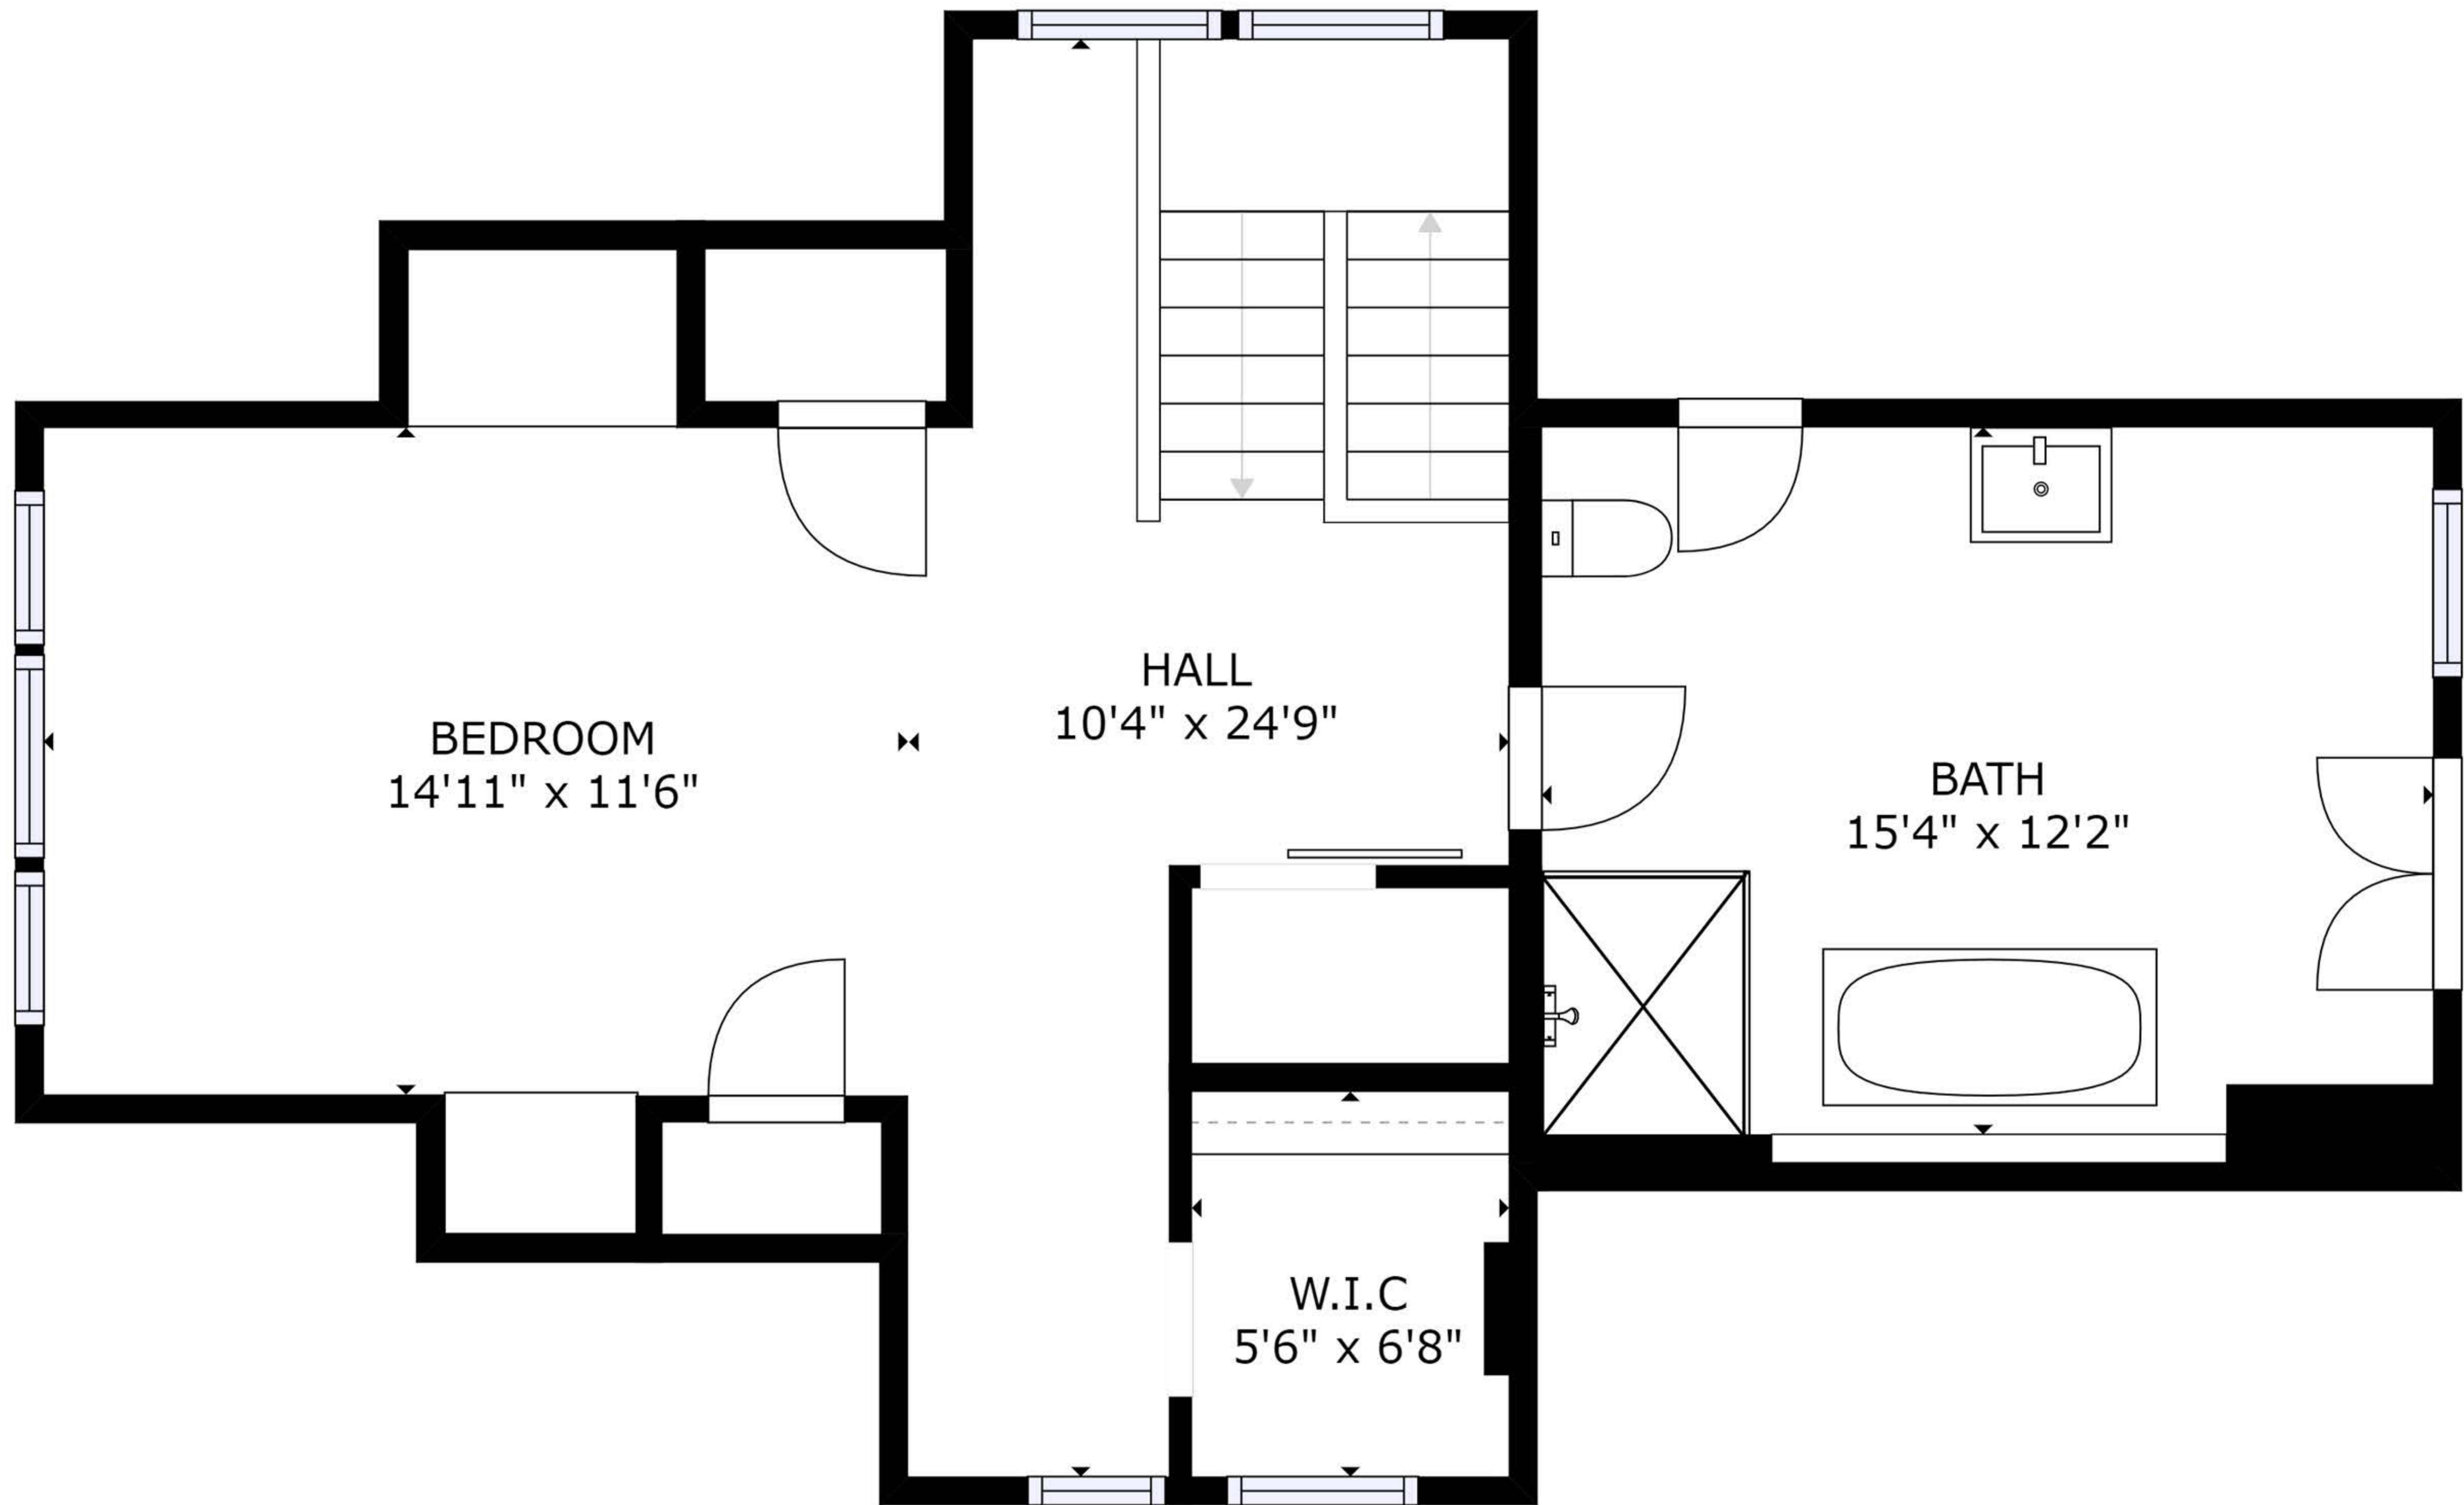

RECREATION ROOM
19'7" x 21'8"

GROSS INTERNAL AREA
FLOOR 1: 436 sq ft, FLOOR 2: 1269 sq ft
FLOOR 3: 1254 sq ft, FLOOR 4: 670 sq ft
TOTAL: 3629 sq ft

SIZES AND DIMENSIONS ARE APPROXIMATE, ACTUAL MAY VARY.

GROSS INTERNAL AREA
 FLOOR 1: 436 sq ft, FLOOR 2: 1269 sq ft
 FLOOR 3: 1254 sq ft, FLOOR 4: 670 sq ft
 TOTAL: 3629 sq ft

SIZES AND DIMENSIONS ARE APPROXIMATE, ACTUAL MAY VARY.

GROSS INTERNAL AREA
 FLOOR 1: 436 sq ft, FLOOR 2: 1269 sq ft
 FLOOR 3: 1254 sq ft, FLOOR 4: 670 sq ft
 TOTAL: 3629 sq ft

SIZES AND DIMENSIONS ARE APPROXIMATE, ACTUAL MAY VARY.

GROSS INTERNAL AREA
 FLOOR 1: 436 sq ft, FLOOR 2: 1269 sq ft
 FLOOR 3: 1254 sq ft, FLOOR 4: 670 sq ft
 TOTAL: 3629 sq ft

SIZES AND DIMENSIONS ARE APPROXIMATE, ACTUAL MAY VARY.