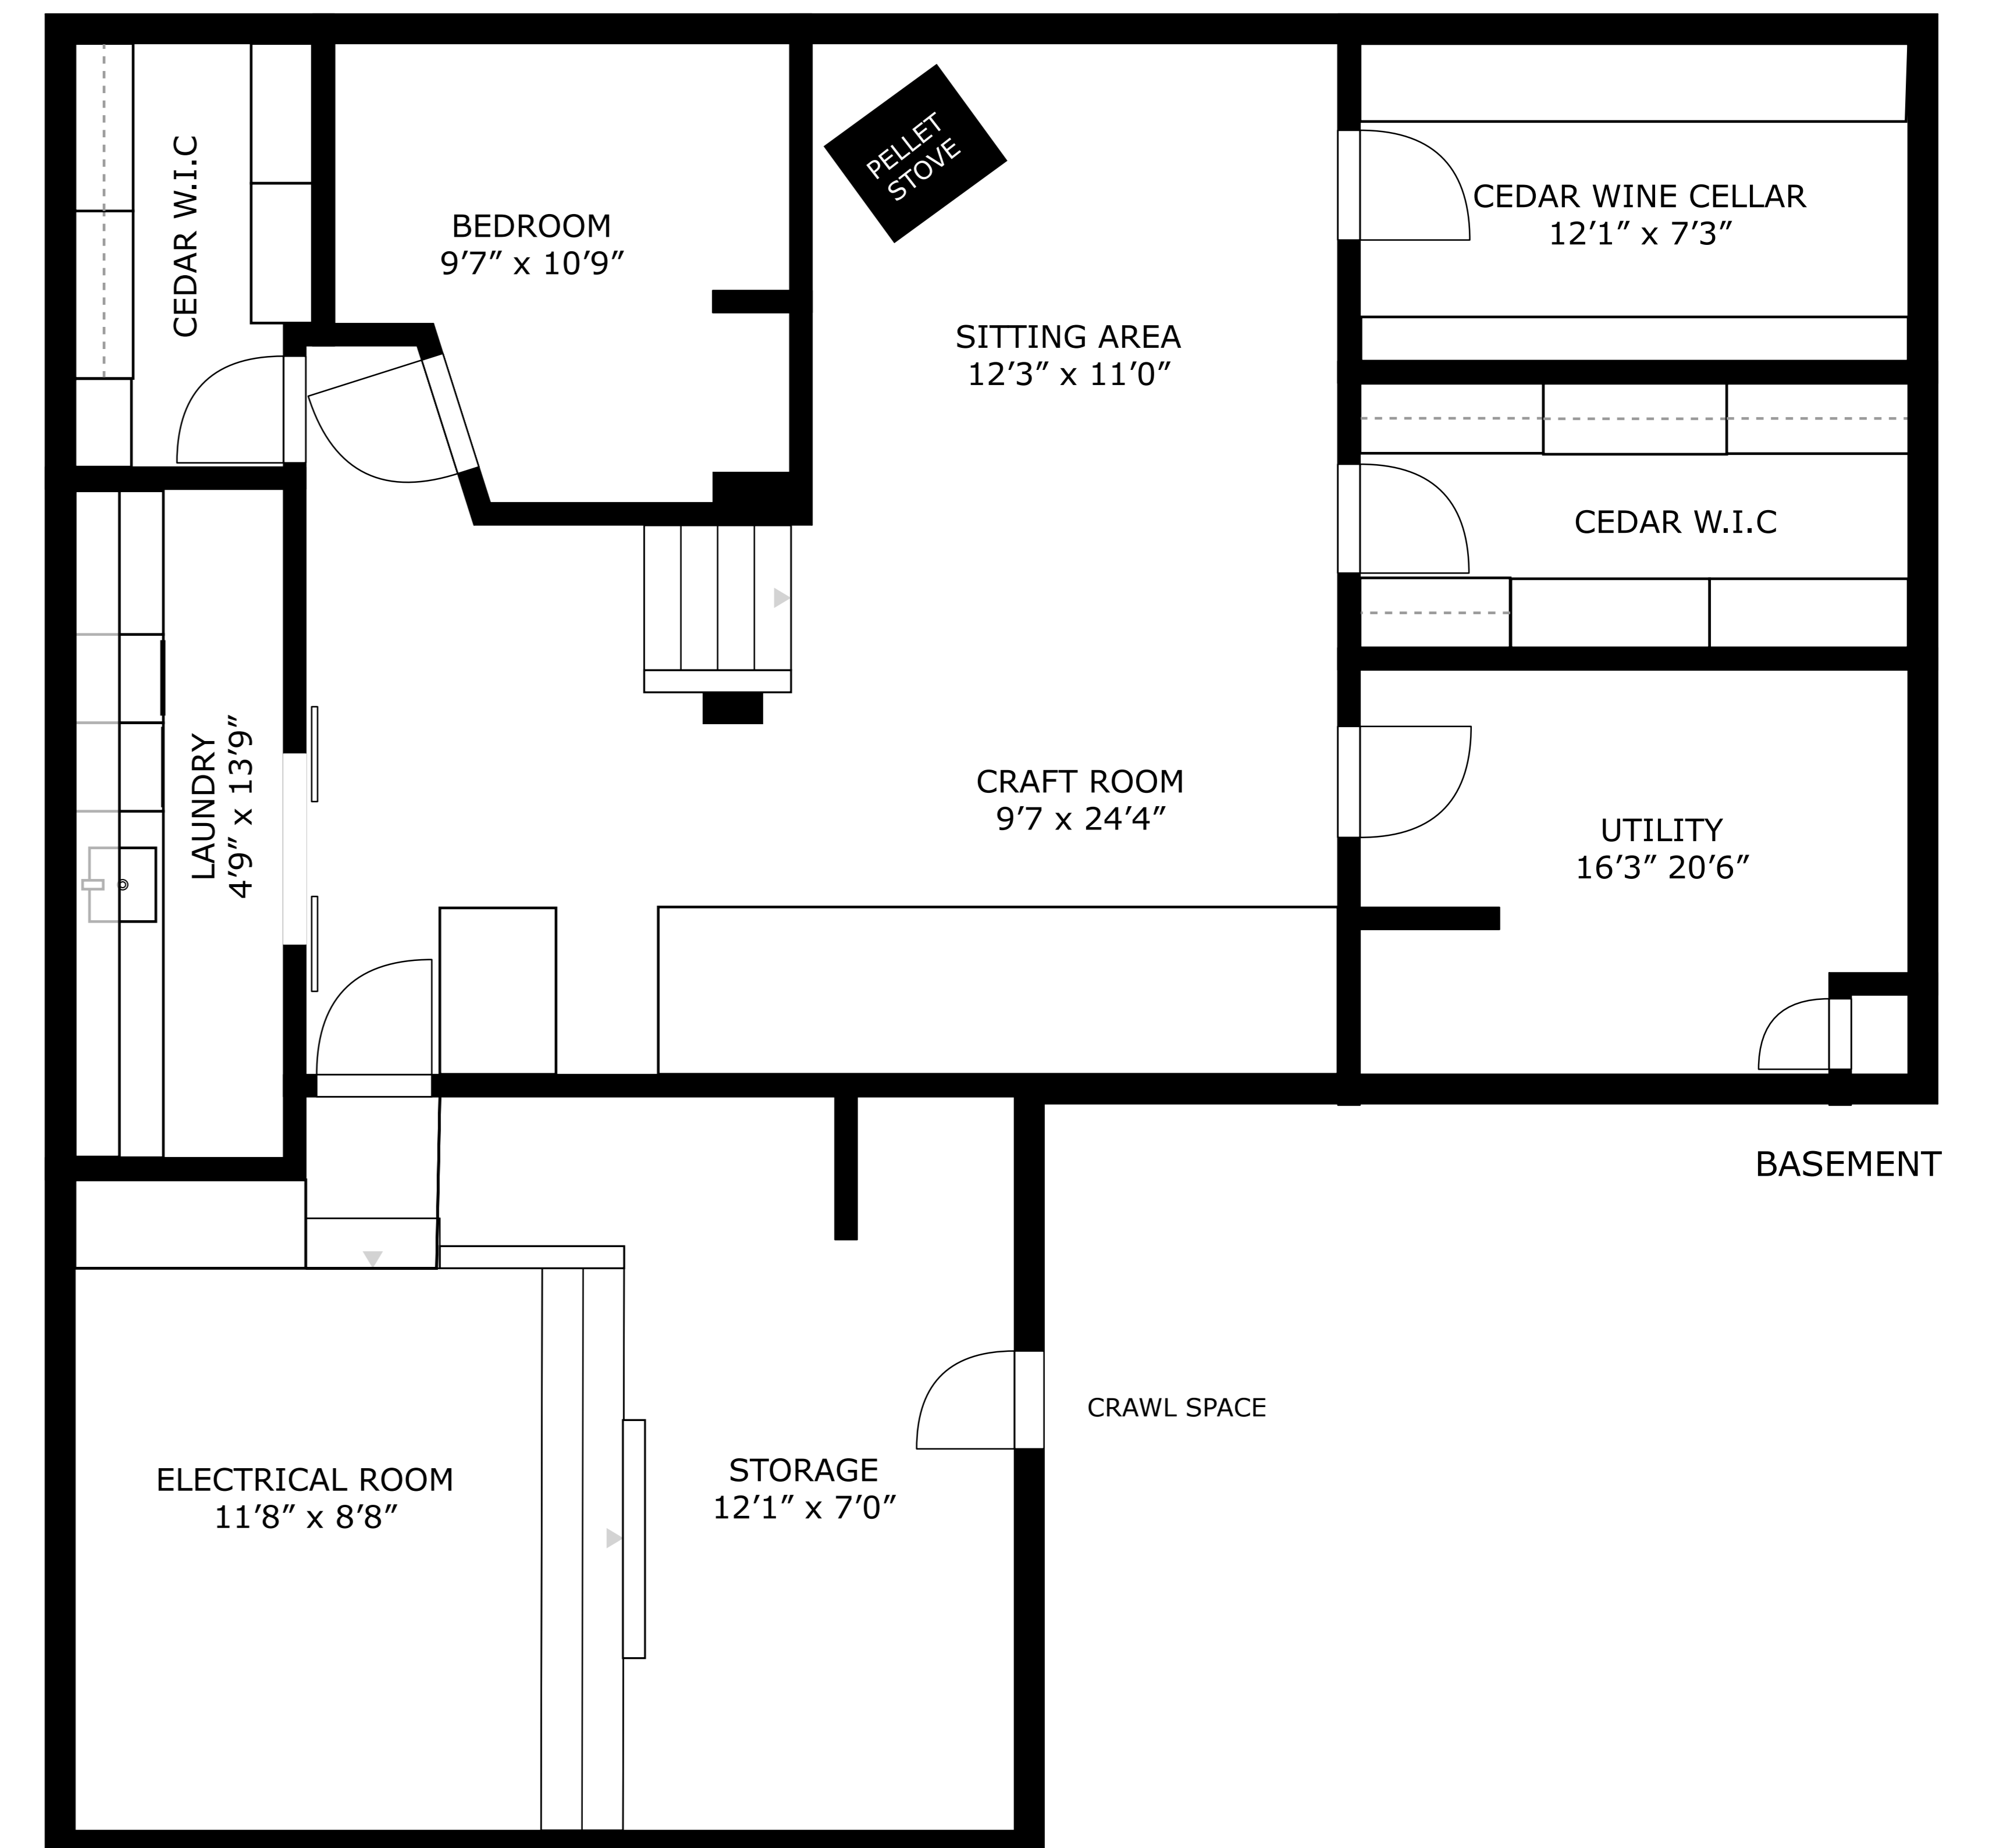

145 Highway 581, Moonbeam, ON | Main House | Basement & Ground Floor

SIZES AND DIMENSIONS ARE APPROXIMATE, ACTUAL MAY VARY.