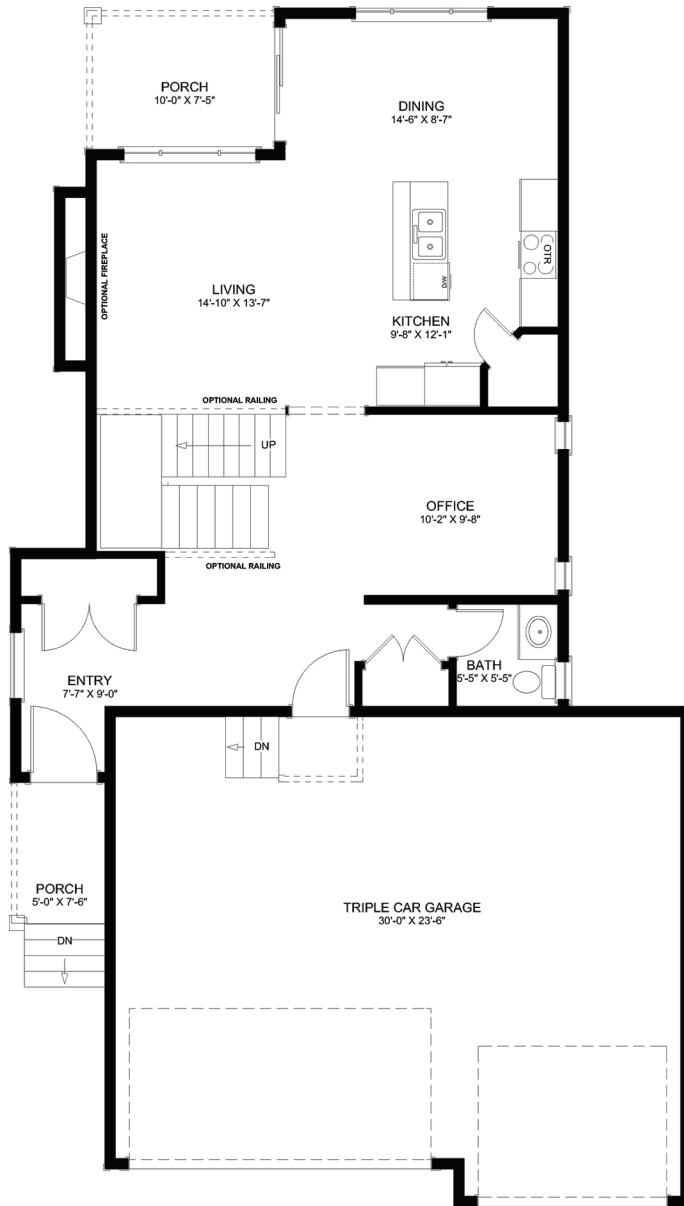

Lotus

(3 Car Garage Option)

36'

main 882 | upper 1165

2047 SQ FT

HOMES by CREATION