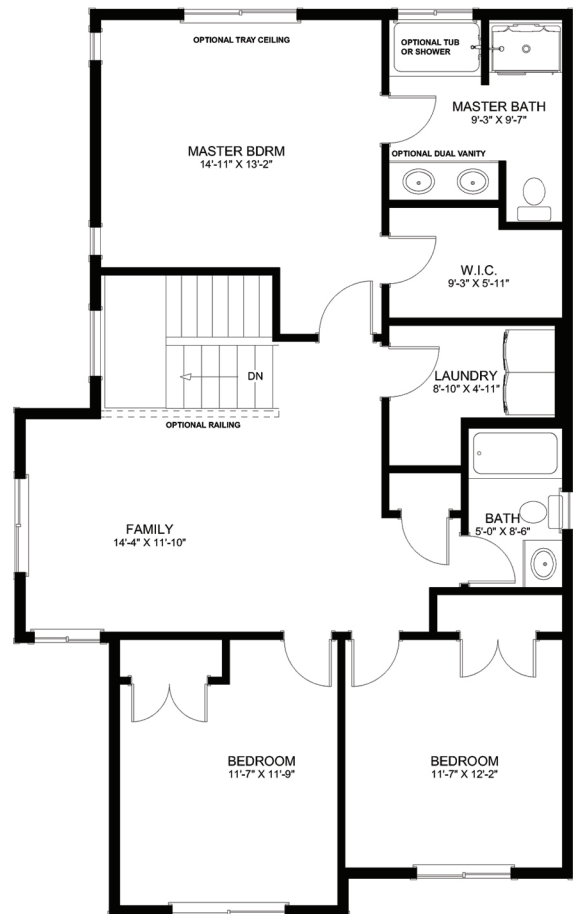

Lotus

(3 Car Garage Option)

36'

main 882 | upper 1165

2047 SQ FT

HOMES by CREATION